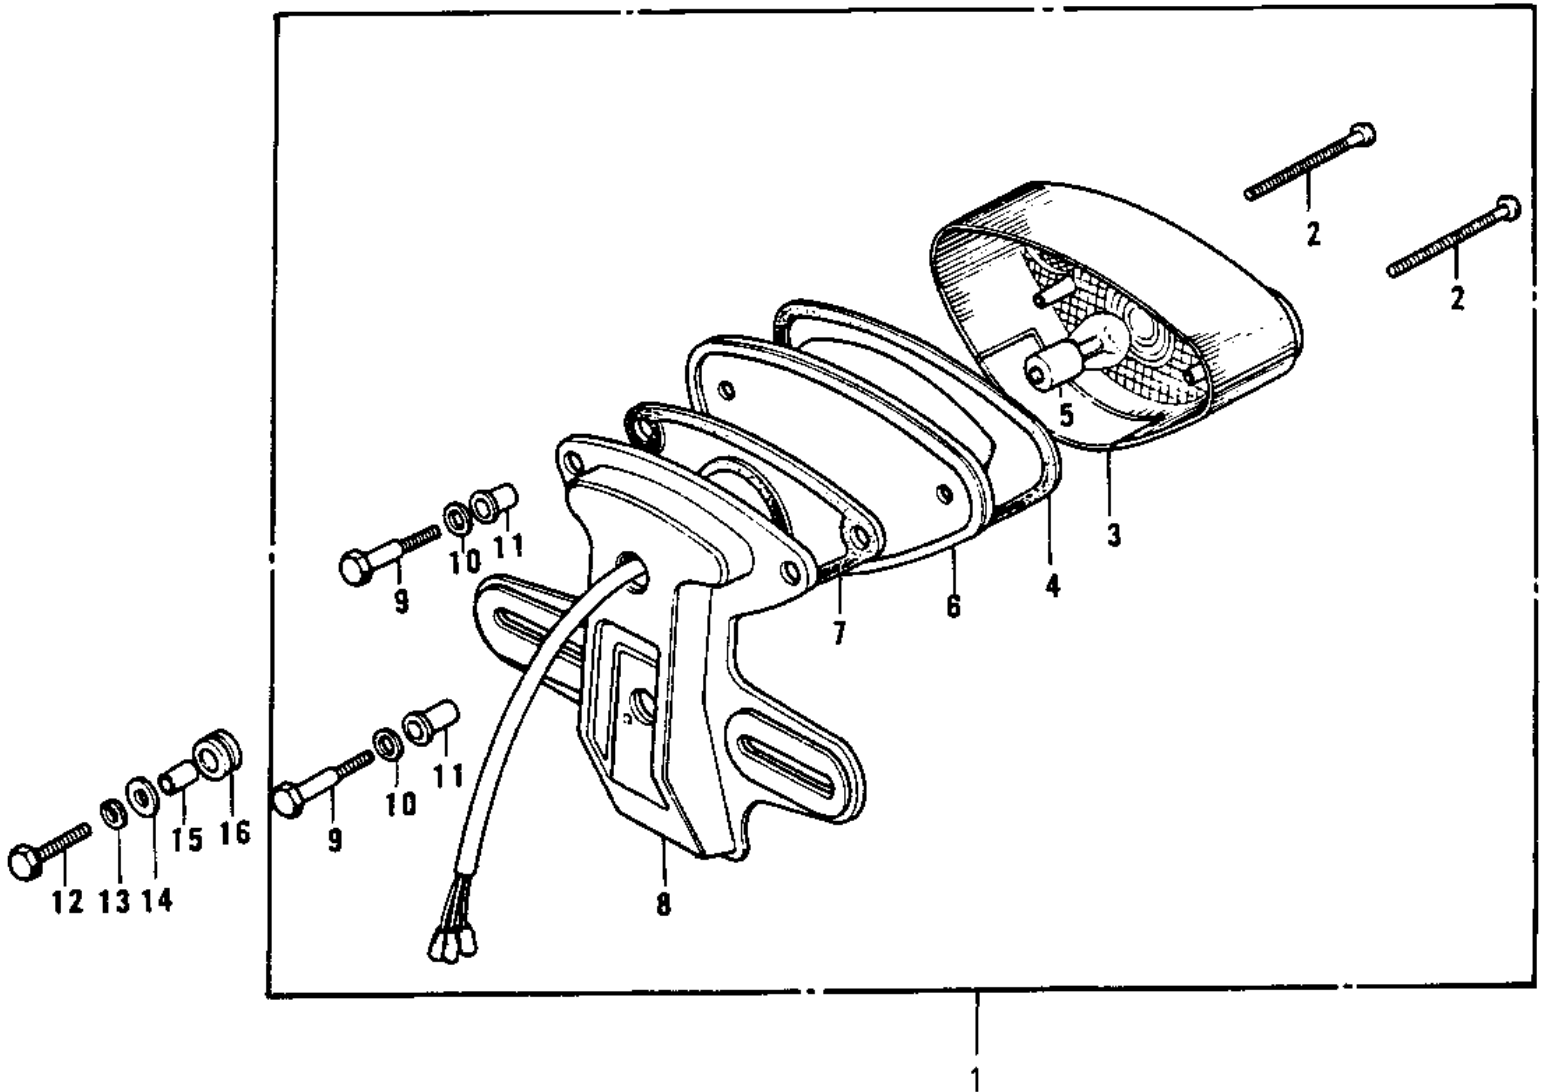

1970 Mach III

PARTS DIAGRAM

TAILLIGHT ('73-'75 D/E/F & '76 A8)

1970 Mach III

PARTS LIST

TAILLIGHT ('73-'75 D/E/F & '76 A8)

ITEM NAME	PART NUMBER	QUANTITY
LAMP ASY, TAIL, BLACK (Ref # 1)	23024-027-21	1
SCREW (Ref # 2)	220R0455	4
LENS-TAIL LAMP (Ref # 3)	23026-022	1
GASKET-TAIL LAMP LENS (Ref # 4)	23028-016	1
BULB, 12V 32/3CP (Ref # 5)	92069-059	1
CASE-TAIL LAMP (Ref # 6)	23027-029	1
GASKET-TAIL LAMP CASE (Ref # 7)	23028-015	1
BKT, LICENSE PLT, BLACK (Ref # 8)	23036-020-21	1
BOLT (Ref # 9)	92001-105	2
WASHER, 8.5X20X1.6 (Ref # 10)	92022-1561	2
DAMPER RUBBER (Ref # 11)	92075-091	2
BOLT 6X22 (Ref # 12)	112B0622	3
WASHER SPRING 6MM (Ref # 13)	461F0600	3
WASHER 6.5X20X1.6T (Ref # 14)	92022-125	3
COLLAR 6.8X10X10.5 (Ref # 15)	92027-120	3
DAMPER RUBBER (Ref # 16)	92075-112	3