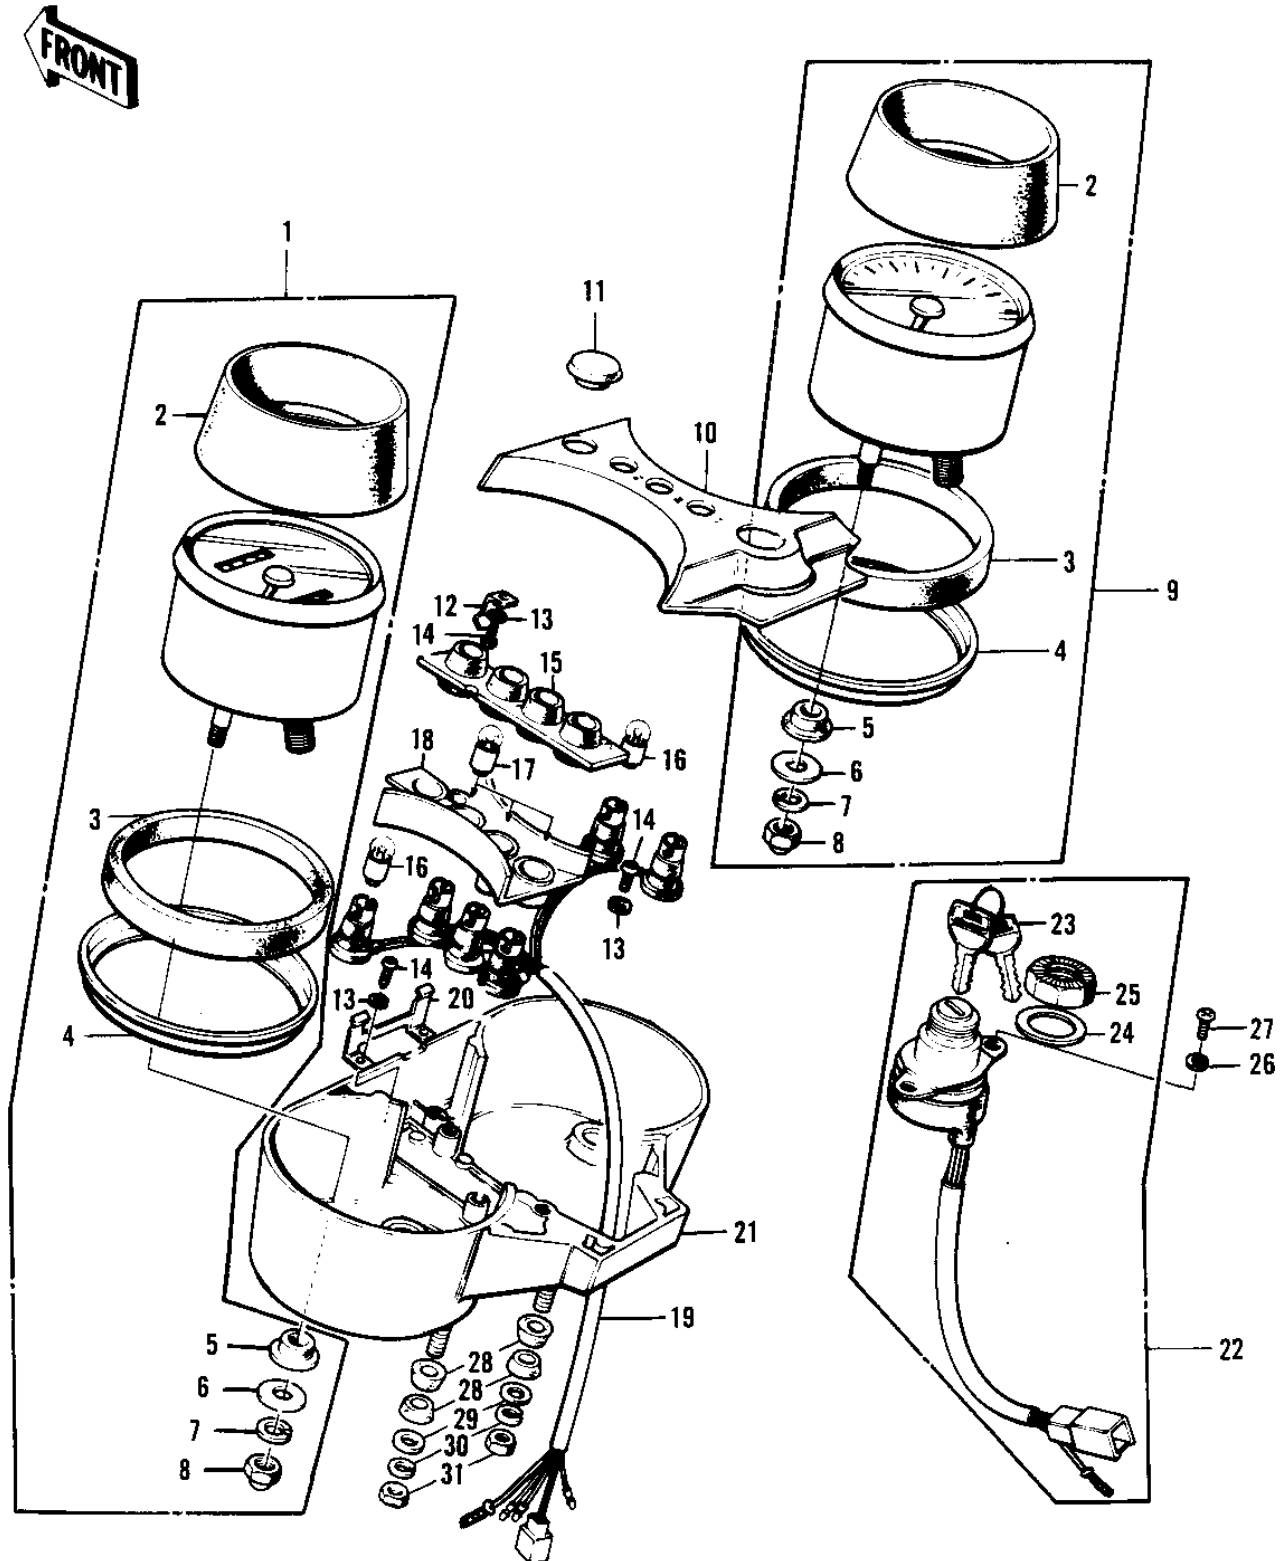

## PARTS DIAGRAM

### METERS/IGNITION SWITCH ('73-'75 D/E/F &

1045-235-7 H1-D/E/F, KH500-A8

## PARTS LIST

METERS/IGNITION SWITCH ('73-'75 D/E/F &

**ITEM NAME**

**PART NUMBER**

**QUANTITY**

---