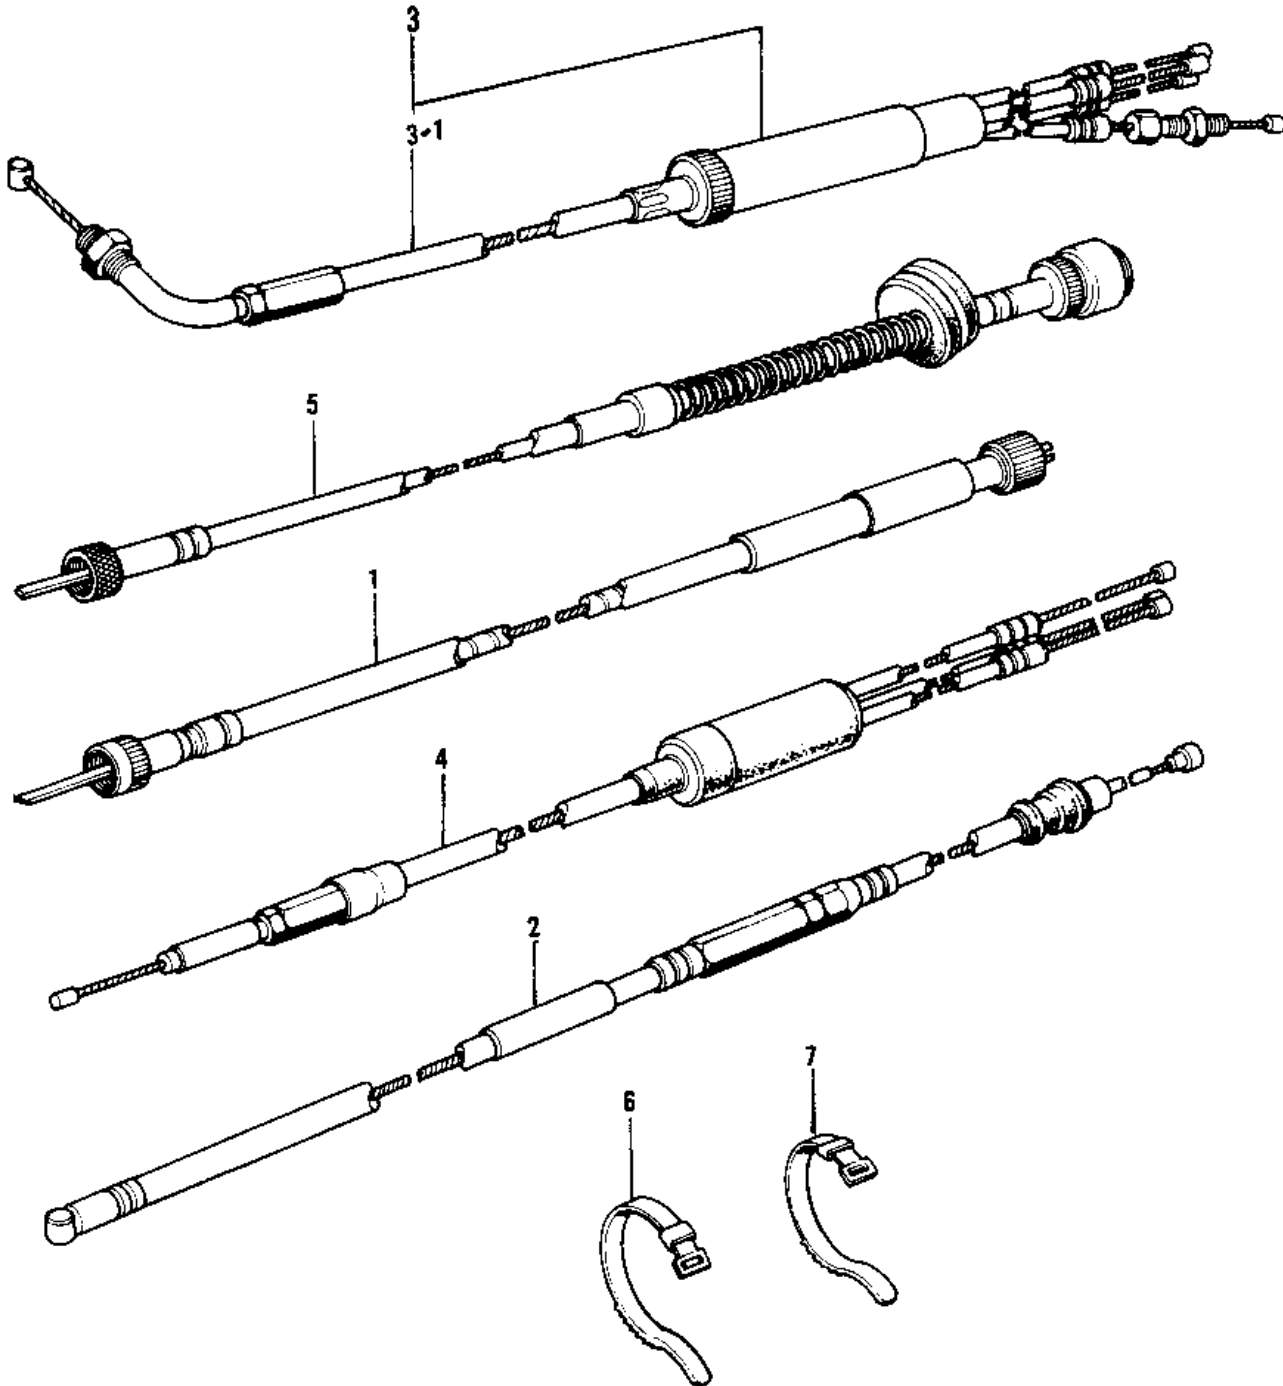

1976 KH500-A8

PARTS DIAGRAM

CABLES ('73-'75 D/E/F & '76 A8)

1976 KH500-A8

PARTS LIST

CABLES ('73-'75 D/E/F & '76 A8)

ITEM NAME

PART NUMBER