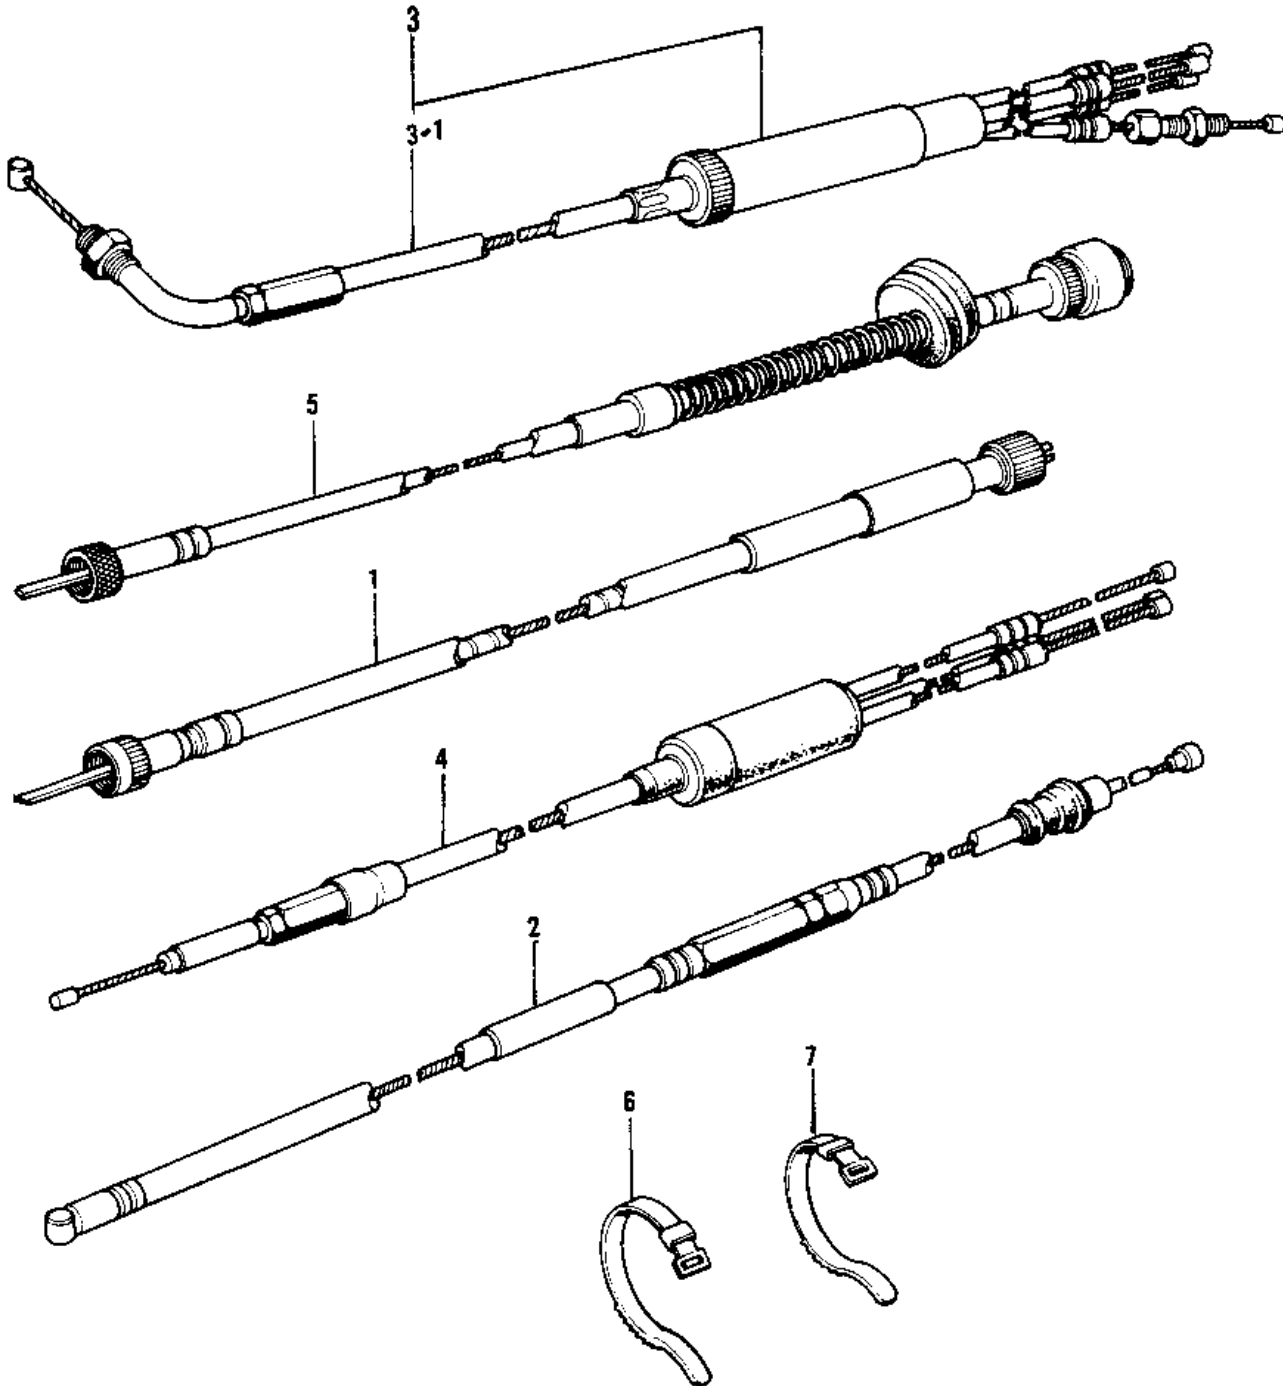

1976 KH500-A8

PARTS DIAGRAM

CABLES ('73-'75 D/E/F & '76 A8)

1976 KH500-A8

PARTS LIST

CABLES ('73-'75 D/E/F & '76 A8)

ITEM NAME	PART NUMBER	QUANTITY
CABLE CLUTCH (Ref # 1)	54011-030	1
CABLE CLUTCH (Ref # 2)	54011-030	1
CABLE COMBINATION (Ref # 3)	54012-054	1
CABLE,TROTTLE UPPER (Ref # 3-1)	54012-054-SP	1
CABLE,STARTER (Ref # 4)	54017-053	1
CABLE TACHOMETER (Ref # 5)	54018-007	1
BAND,MIDDLE (Ref # 6)	92072-031	2
BAND,LONG (Ref # 7)	92072-032	2