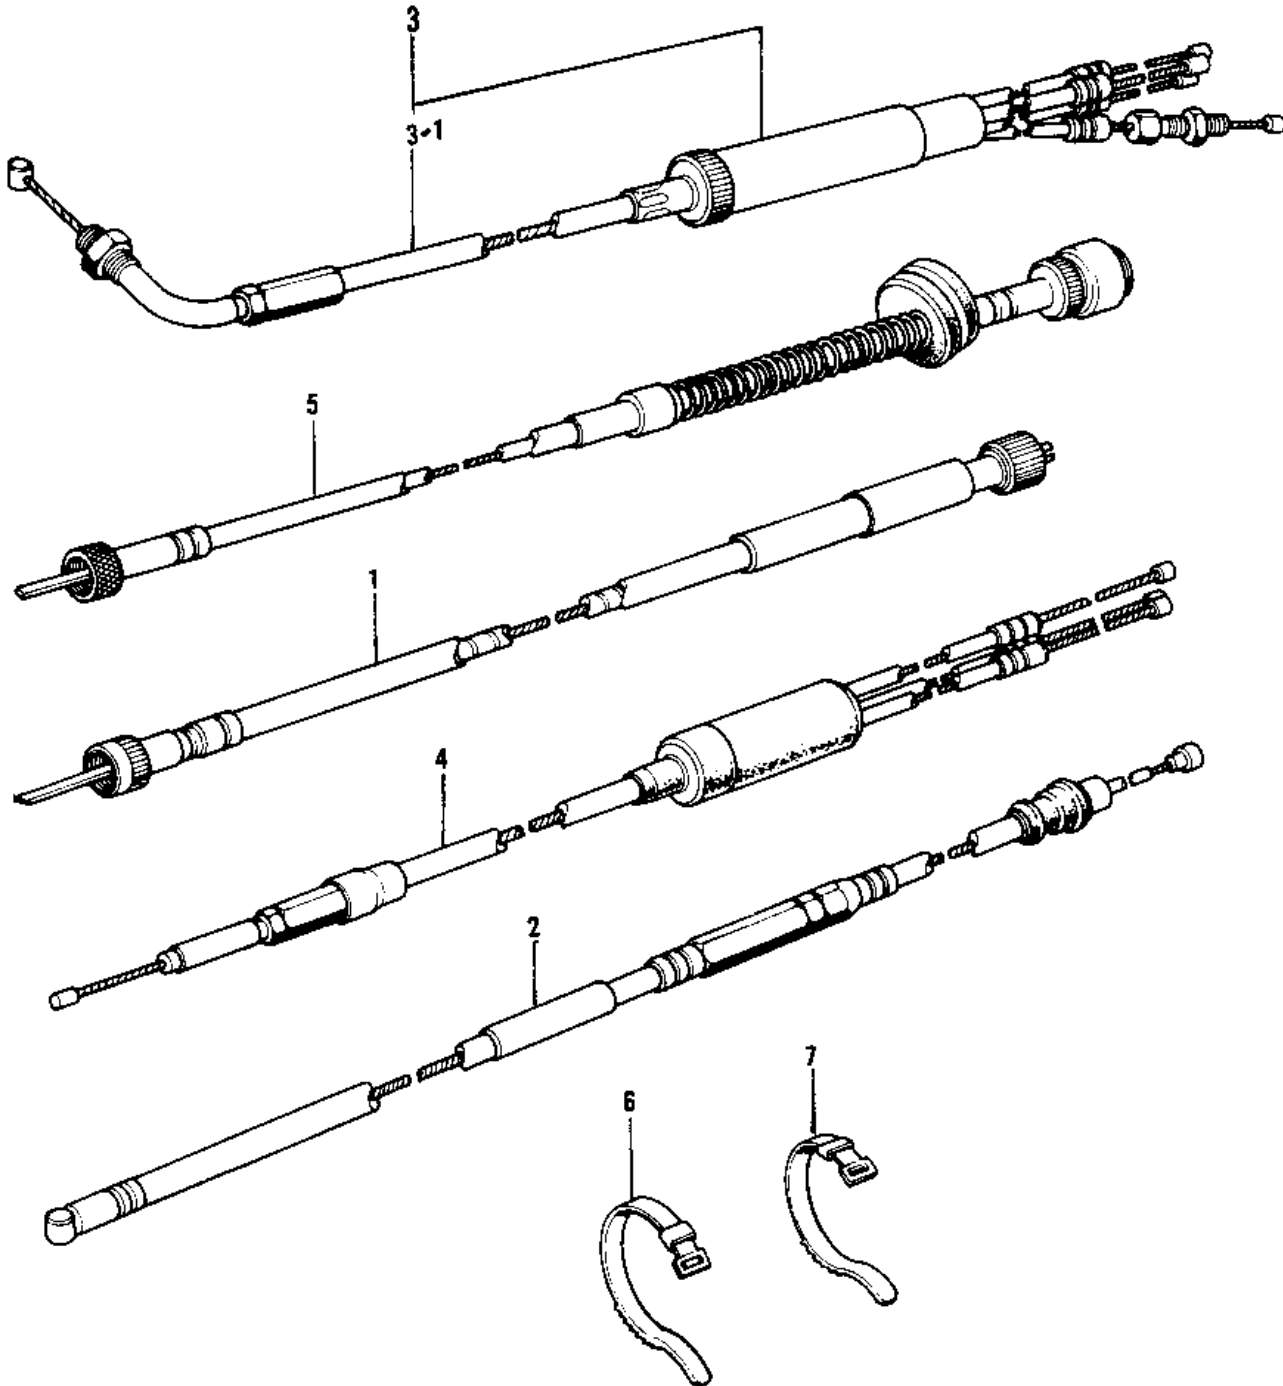

1975 H1-F

PARTS DIAGRAM

CABLES ('73-'75 D/E/F & '76 A8)

1975 H1-F

PARTS LIST

CABLES ('73-'75 D/E/F & '76 A8)

ITEM NAME

PART NUMBER