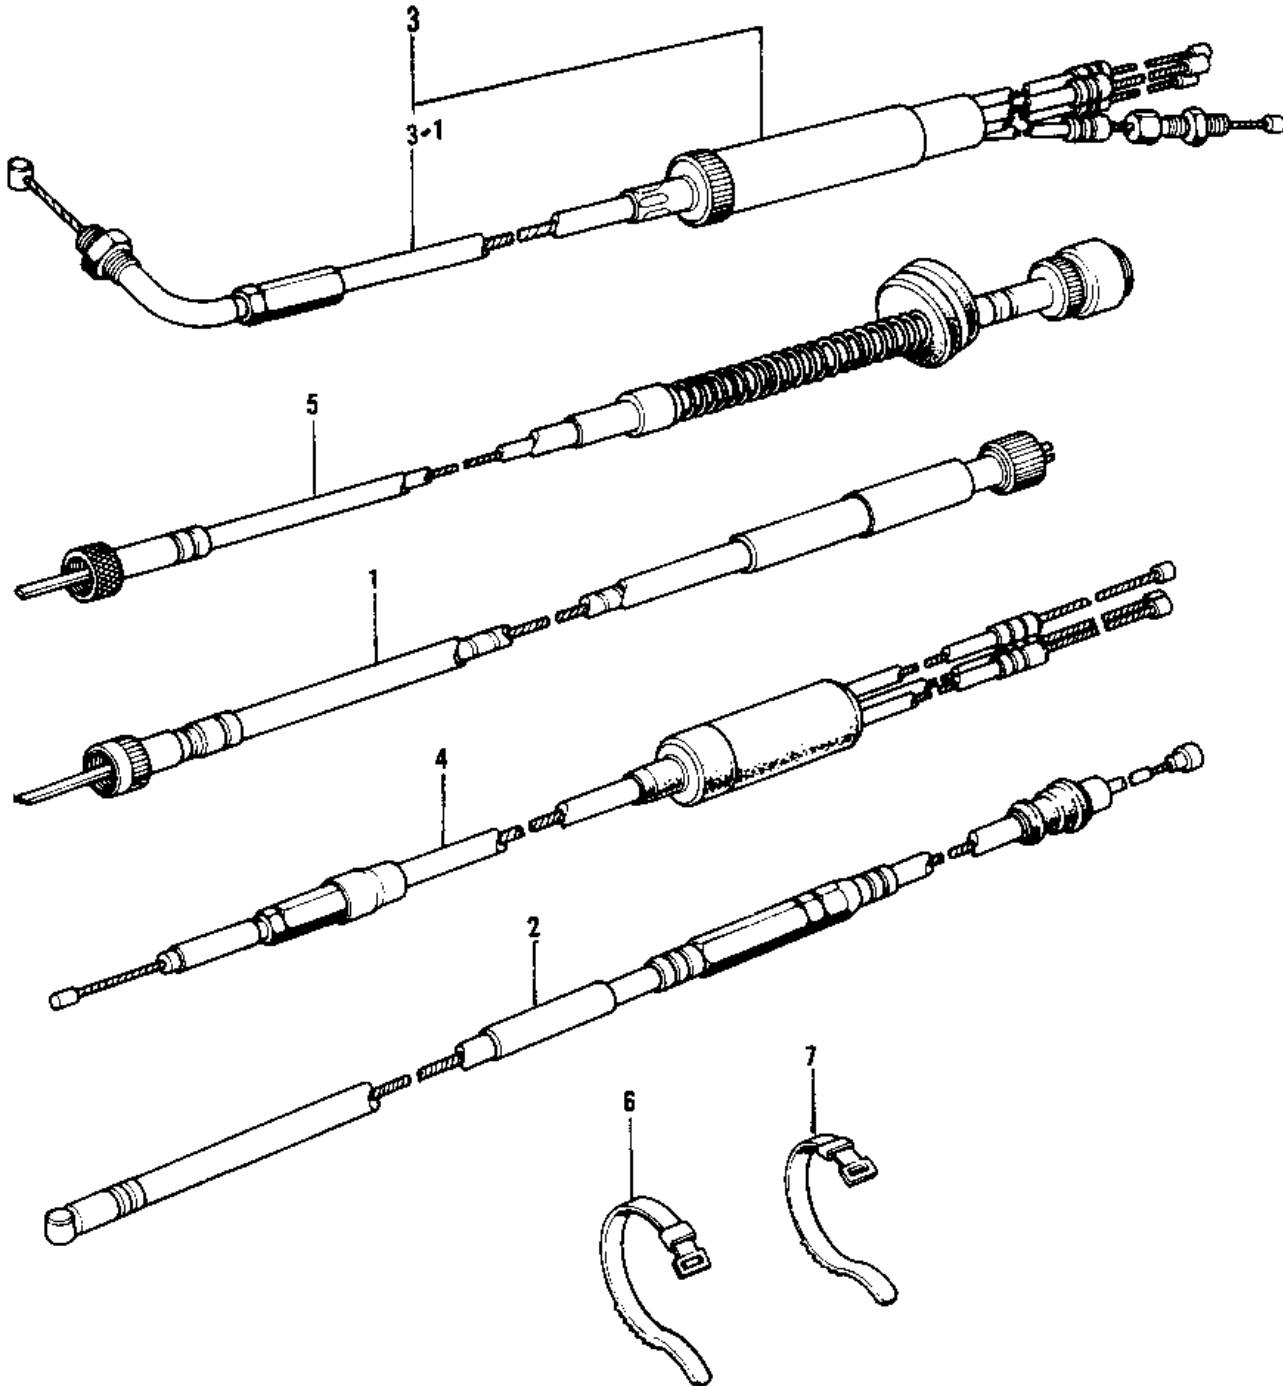

1975 H1-F

PARTS DIAGRAM

CABLES ('73-'75 D/E/F & '76 A8)

1975 H1-F

PARTS LIST

CABLES ('73-'75 D/E/F & '76 A8)

ITEM NAME	PART NUMBER	QUANTITY
CABLE CLUTCH (Ref # 1)	54011-030	1
CABLE CLUTCH (Ref # 2)	54011-030	1
CABLE COMBINATION (Ref # 3)	54012-054	1
CABLE,TROTTLE UPPER (Ref # 3-1)	54012-054-SP	1
CABLE,STARTER (Ref # 4)	54017-053	1
CABLE TACHOMETER (Ref # 5)	54018-007	1
BAND,MIDDLE (Ref # 6)	92072-031	2
BAND,LONG (Ref # 7)	92072-032	2