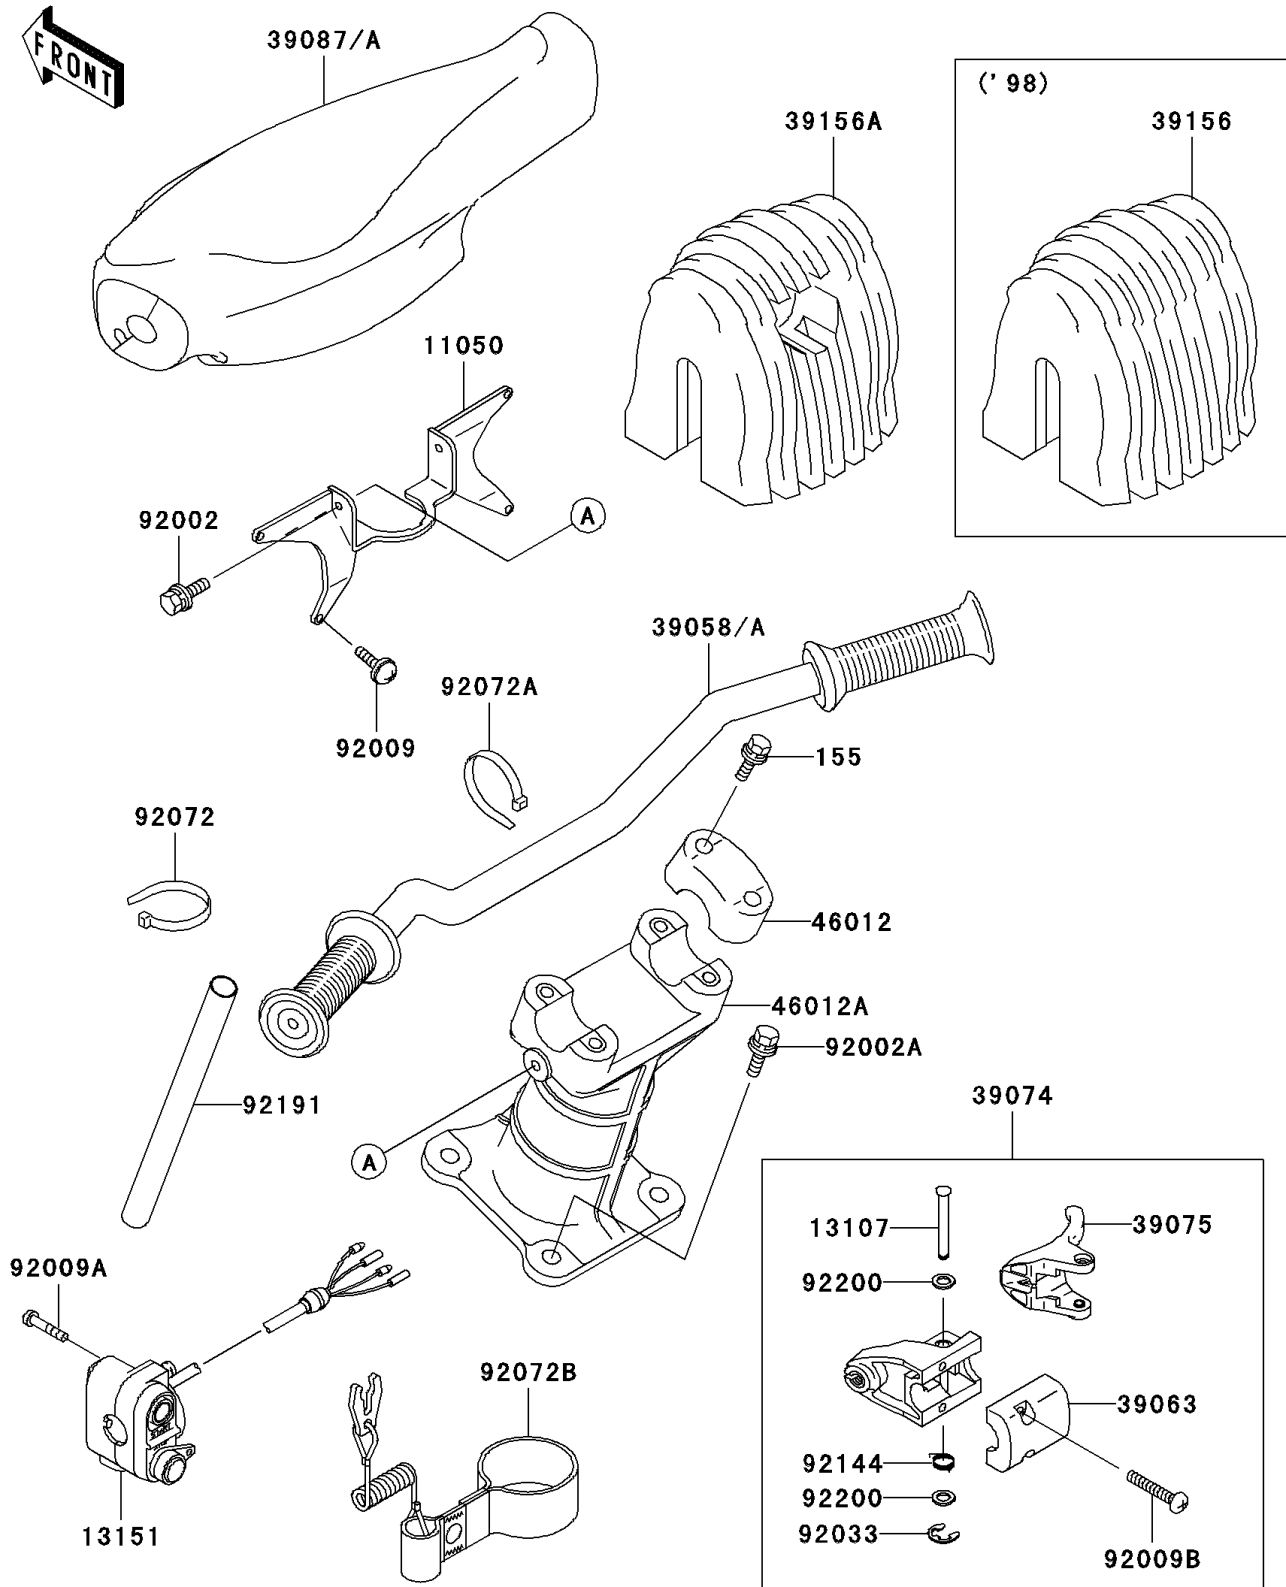

1998 1100 STX

PARTS DIAGRAM

Handlebar

F3172