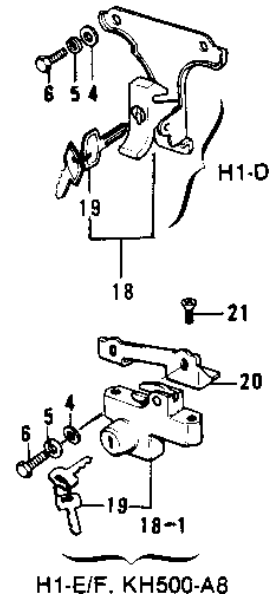

1976 KH500-A8

PARTS DIAGRAM

SEAT/SEAT COVER ('73-'75 D/E/F & '76 A8)

23