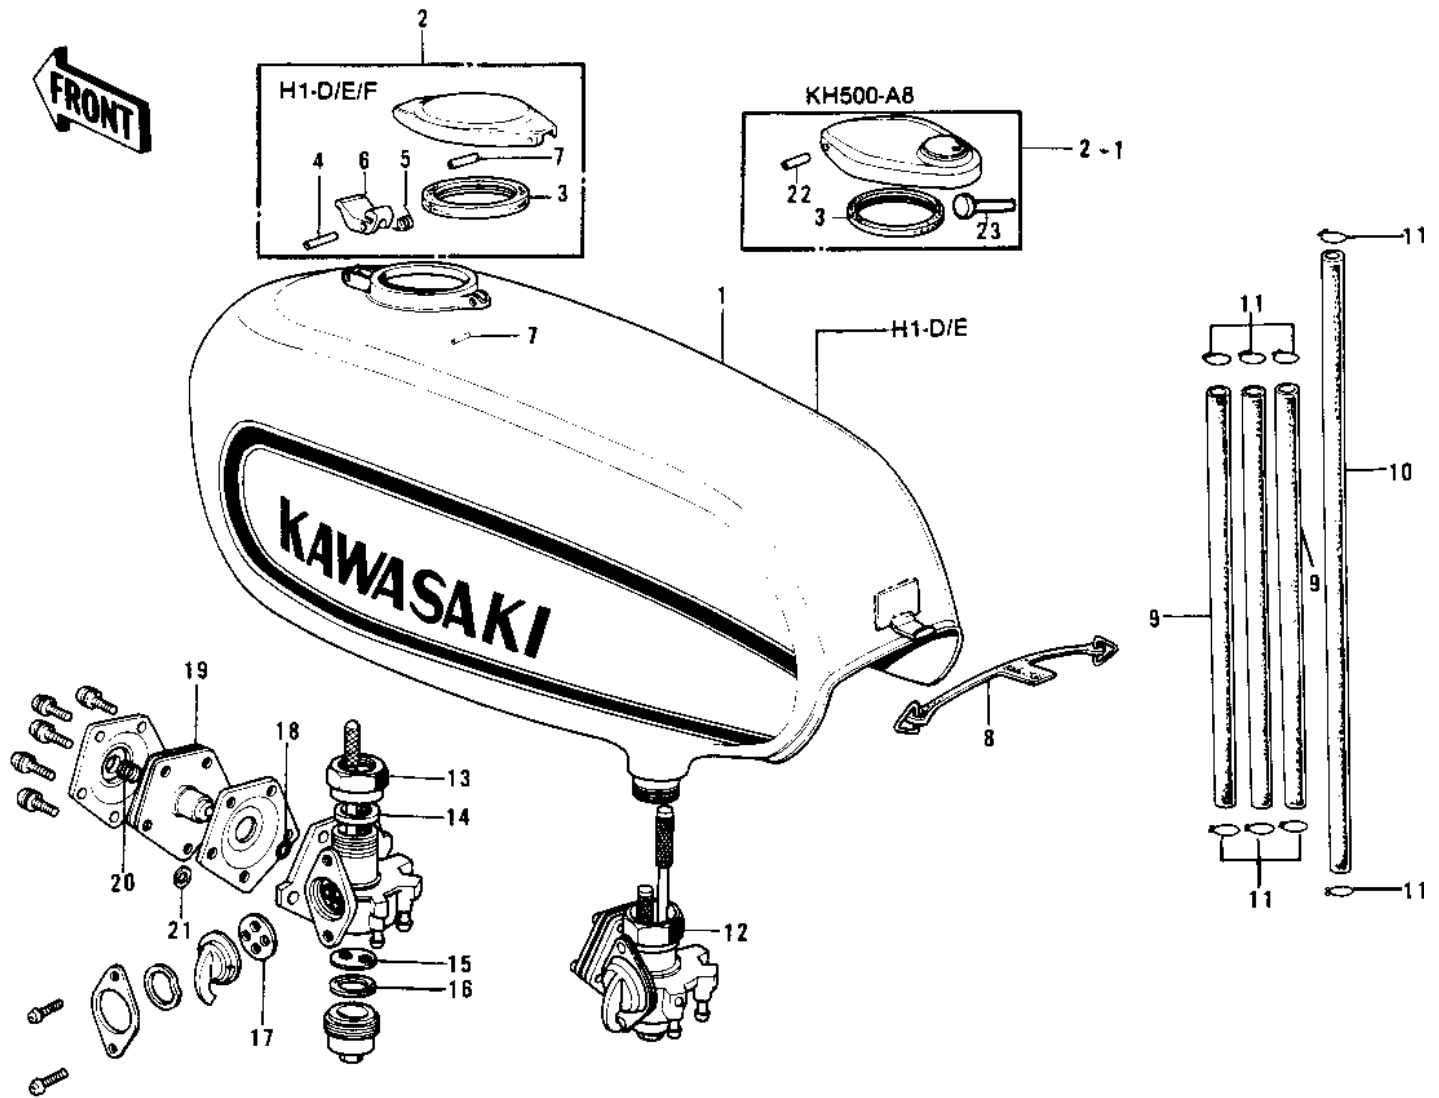

1976 KH500-A8

PARTS DIAGRAM

FUEL TANK ('73-'75 D/E/F & '76 A8)

1976 KH500-A8

PARTS LIST

FUEL TANK ('73-'75 D/E/F & '76 A8)

ITEM NAME	PART NUMBER	QUANTITY
TANK-FUEL,C.LIME (Ref # 1)	51001-082-77	1
TANK-FUEL,C.RED (Ref # 1)	51001-082-1X	1
TANK-FUEL,C.LIME (Ref # 1)	51001-082-1Y	1
TANK-FUEL,C.BLUE (Ref # 1)	51001-082-2W	1
TANK-FUEL,C.GOLD (Ref # 1)	51001-082-2X	1
TANK-FUEL,D.BURGUNDY (Ref # 1)	51001-108-3T	1
TANK-FUEL,COPPER (Ref # 1)	51001-108-3U	1
CAP ASSY,FUEL TANK (Ref # 2)	51048-007	1
CAP,FUEL TANK (Ref # 2-1)	51048-012	1
GASKET-FUEL TANK CAP (Ref # 3)	51059-008	1
PIN,TANK CAP (Ref # 4)	92043-091	1
SPRING-HOOK (Ref # 5)	51053-003	1
HOOK,FUEL TANK CAP (Ref # 6)	51063-002	1
PIN,TANK CAP FIT (Ref # 7)	92043-096	2
BAND-FUEL TANK (Ref # 8)	92072-050	1
PIPE FUEL TANK CONECT (Ref # 9)	51047-001	3
TUBE,4.5X9X380 (Ref # 9)	92059-1691	3
PIPE OIL TANK (Ref # 10)	92059-008	1
PIPE-FUEL (Ref # 10)	92059-073	1
CLAMP FUEL PIPE (Ref # 11)	92037-010	8
COCK ASSY,FUEL (Ref # 12)	51023-040	1
NUT FUEL COCK JOINT (Ref # 13)	51035-005	1
GASKET FUEL COCK JONT (Ref # 14)	92065-054	1
STRAINER FUEL (Ref # 15)	51038-005	1
GASKET FUEL COCK CUP (Ref # 16)	51037-007	1
GASKET FUEL COCK LEV (Ref # 17)	92065-055	1
"O" RING (Ref # 18)	92055-044	1
DIAPHRAGM ASSY (Ref # 19)	51069-001	1
SPRING DIAPHRAGM (Ref # 20)	92081-048	1

1976 KH500-A8

PARTS LIST

FUEL TANK ('73-'75 D/E/F & '76 A8)

ITEM NAME	PART NUMBER	QUANTITY
GASKET (Ref # 21)	92065-052	1
PIN,CAP HINGE (Ref # 22)	92043-127	1
PIN,HOOK (Ref # 23)	92043-126	1