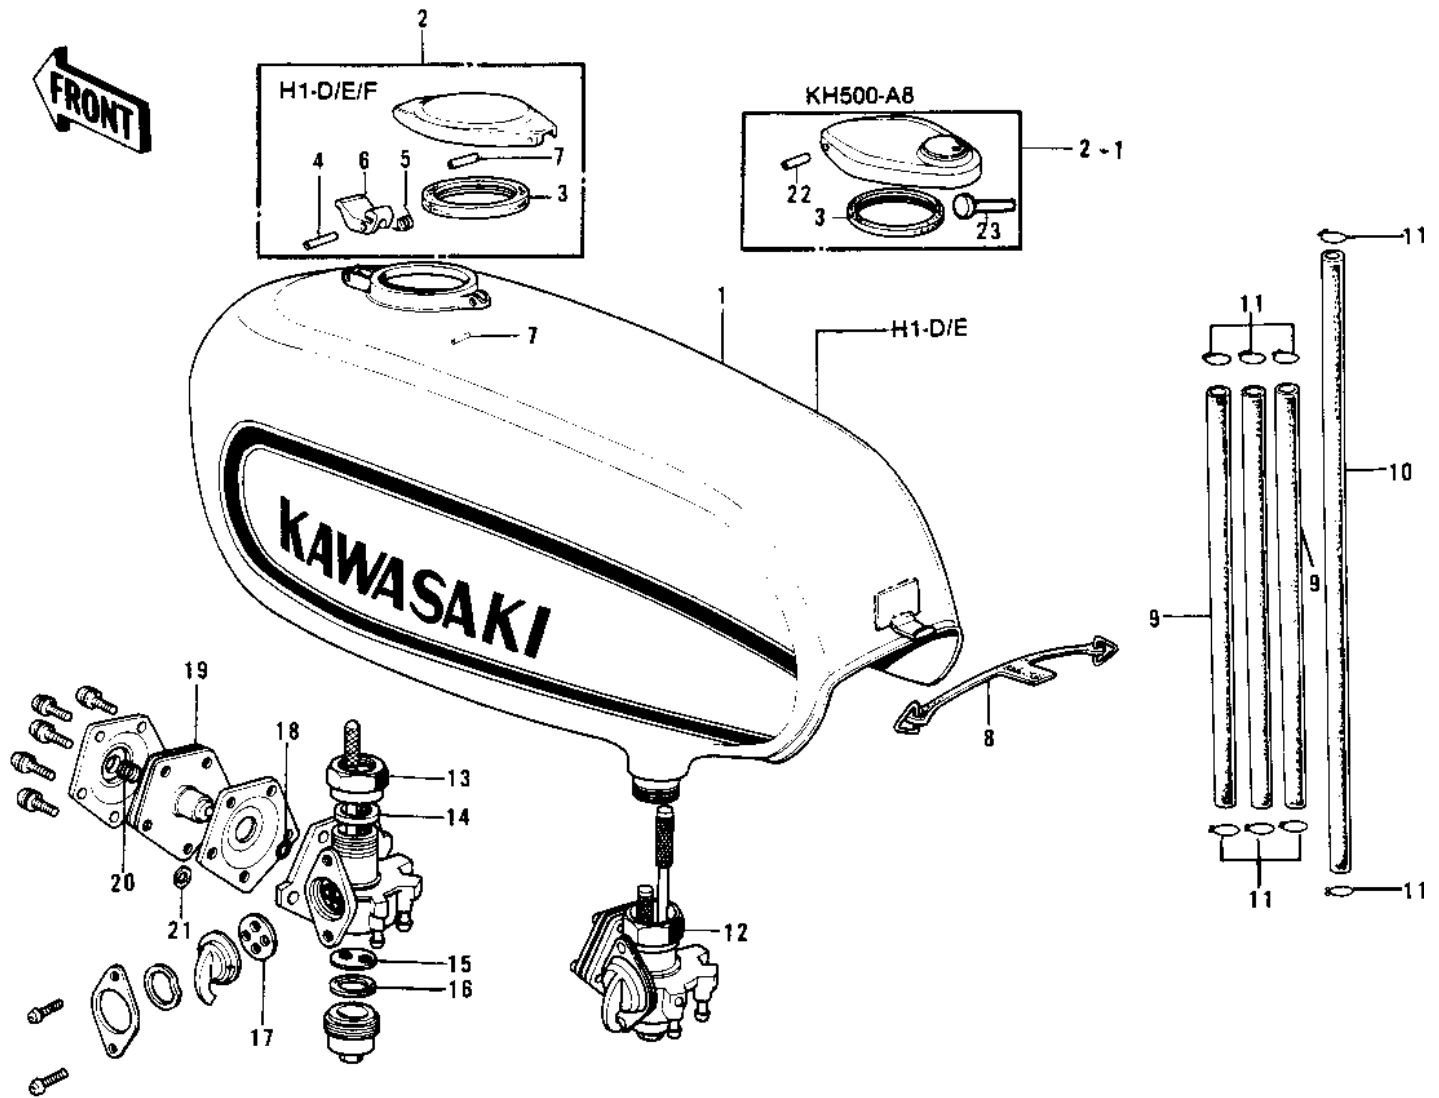

1969 Mach III

PARTS DIAGRAM

FUEL TANK ('73-'75 D/E/F & '76 A8)

1969 Mach III

PARTS LIST

FUEL TANK ('73-'75 D/E/F & '76 A8)

ITEM NAME	PART NUMBER	QUANTITY
TANK-FUEL,C.LIME (Ref # 1)	51001-082-77	1
TANK-FUEL,C.RED (Ref # 1)	51001-082-1X	1
TANK-FUEL,C.LIME (Ref # 1)	51001-082-1Y	1
TANK-FUEL,C.BLUE (Ref # 1)	51001-082-2W	1
TANK-FUEL,C.GOLD (Ref # 1)	51001-082-2X	1
TANK-FUEL,D.BURGUNDY (Ref # 1)	51001-108-3T	1
TANK-FUEL,COPPER (Ref # 1)	51001-108-3U	1
CAP ASSY,FUEL TANK (Ref # 2)	51048-007	1
CAP,FUEL TANK (Ref # 2-1)	51048-012	1
GASKET-FUEL TANK CAP (Ref # 3)	51059-008	1
PIN,TANK CAP (Ref # 4)	92043-091	1
SPRING-HOOK (Ref # 5)	51053-003	1
HOOK,FUEL TANK CAP (Ref # 6)	51063-002	1
PIN,TANK CAP FIT (Ref # 7)	92043-096	2
BAND-FUEL TANK (Ref # 8)	92072-050	1
PIPE FUEL TANK CONECT (Ref # 9)	51047-001	3
TUBE,4.5X9X380 (Ref # 9)	92059-1691	3
PIPE OIL TANK (Ref # 10)	92059-008	1
PIPE-FUEL (Ref # 10)	92059-073	1
CLAMP FUEL PIPE (Ref # 11)	92037-010	8
COCK ASSY,FUEL (Ref # 12)	51023-040	1
NUT FUEL COCK JOINT (Ref # 13)	51035-005	1
GASKET FUEL COCK JONT (Ref # 14)	92065-054	1
STRAINER FUEL (Ref # 15)	51038-005	1
GASKET FUEL COCK CUP (Ref # 16)	51037-007	1
GASKET FUEL COCK LEV (Ref # 17)	92065-055	1
"O" RING (Ref # 18)	92055-044	1
DIAPHRAGM ASSY (Ref # 19)	51069-001	1
SPRING DIAPHRAGM (Ref # 20)	92081-048	1

1969 Mach III

PARTS LIST

FUEL TANK ('73-'75 D/E/F & '76 A8)

ITEM NAME	PART NUMBER	QUANTITY
GASKET (Ref # 21)	92065-052	1
PIN,CAP HINGE (Ref # 22)	92043-127	1
PIN,HOOK (Ref # 23)	92043-126	1