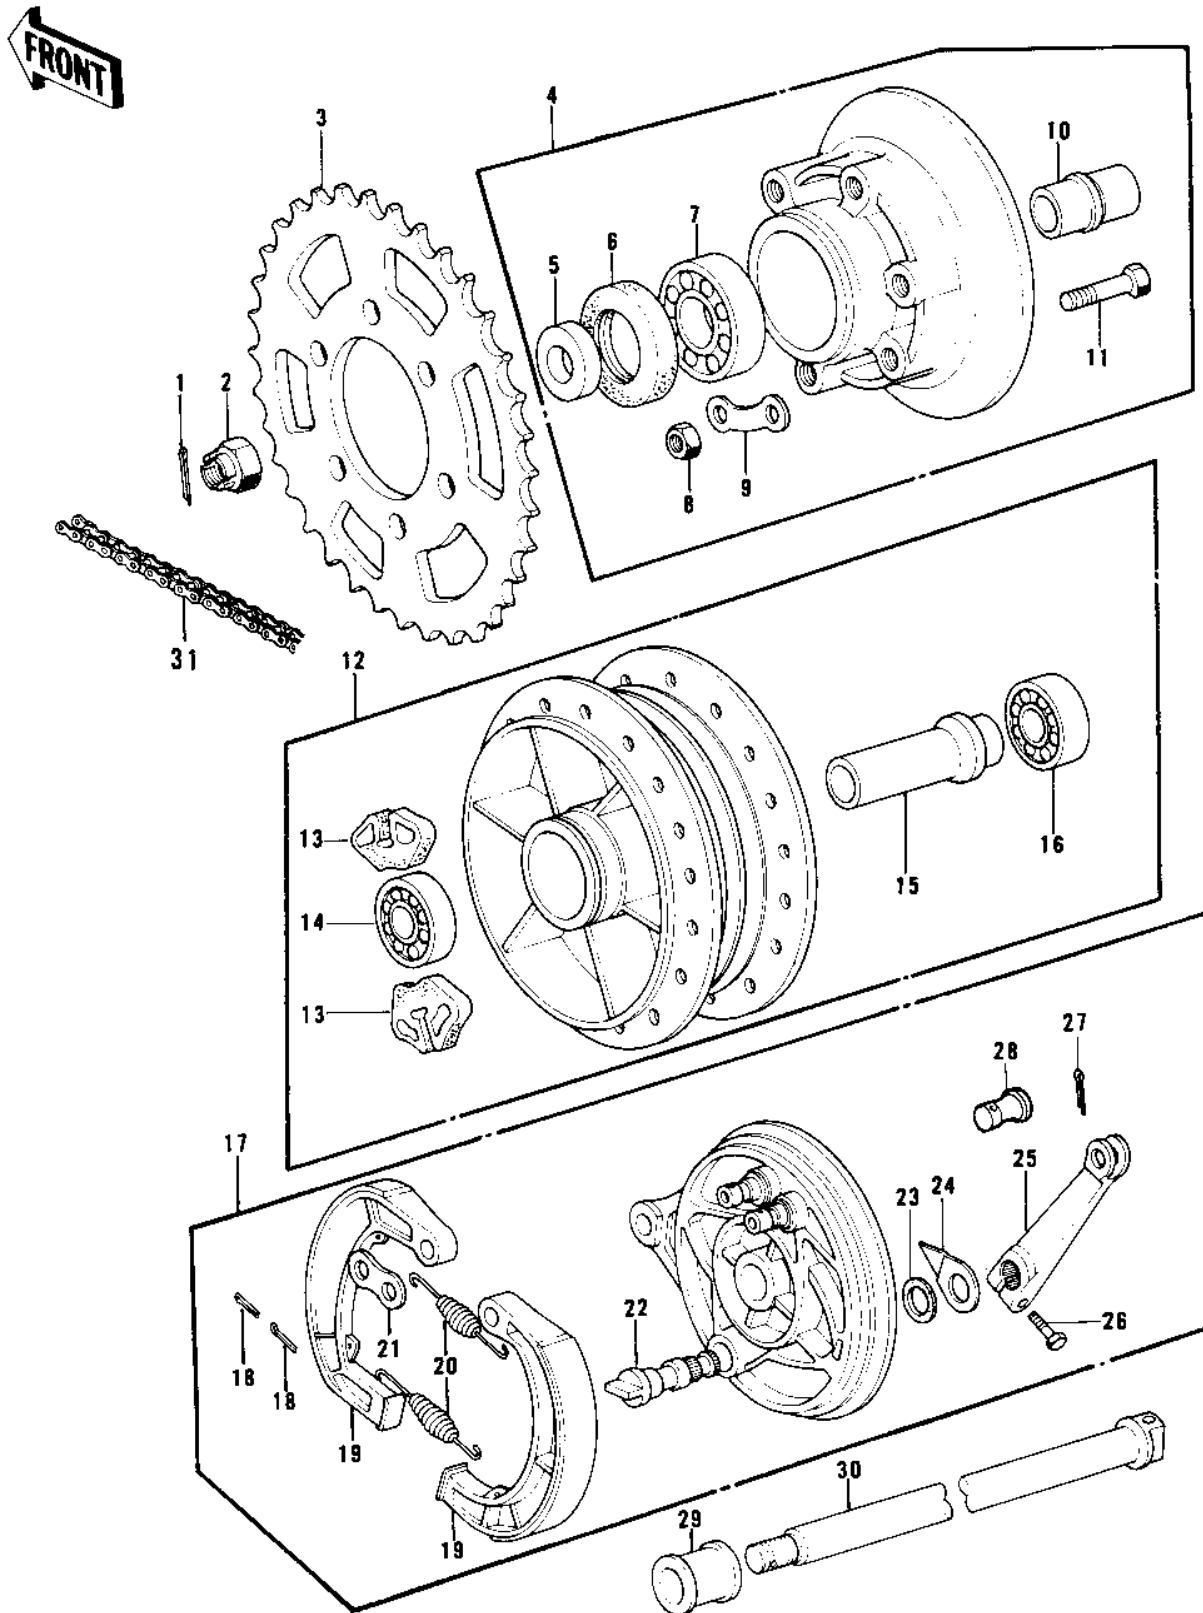

# 1976 KH500-A8

## PARTS DIAGRAM

### REAR HUB/BRAKE/CHAIN ('73-'75 D/E/F & '7

## PARTS LIST

REAR HUB/BRAKE/CHAIN ('73-'75 D/E/F & '7

**ITEM NAME**

**PART NUMBER**

**QUANTITY**

---