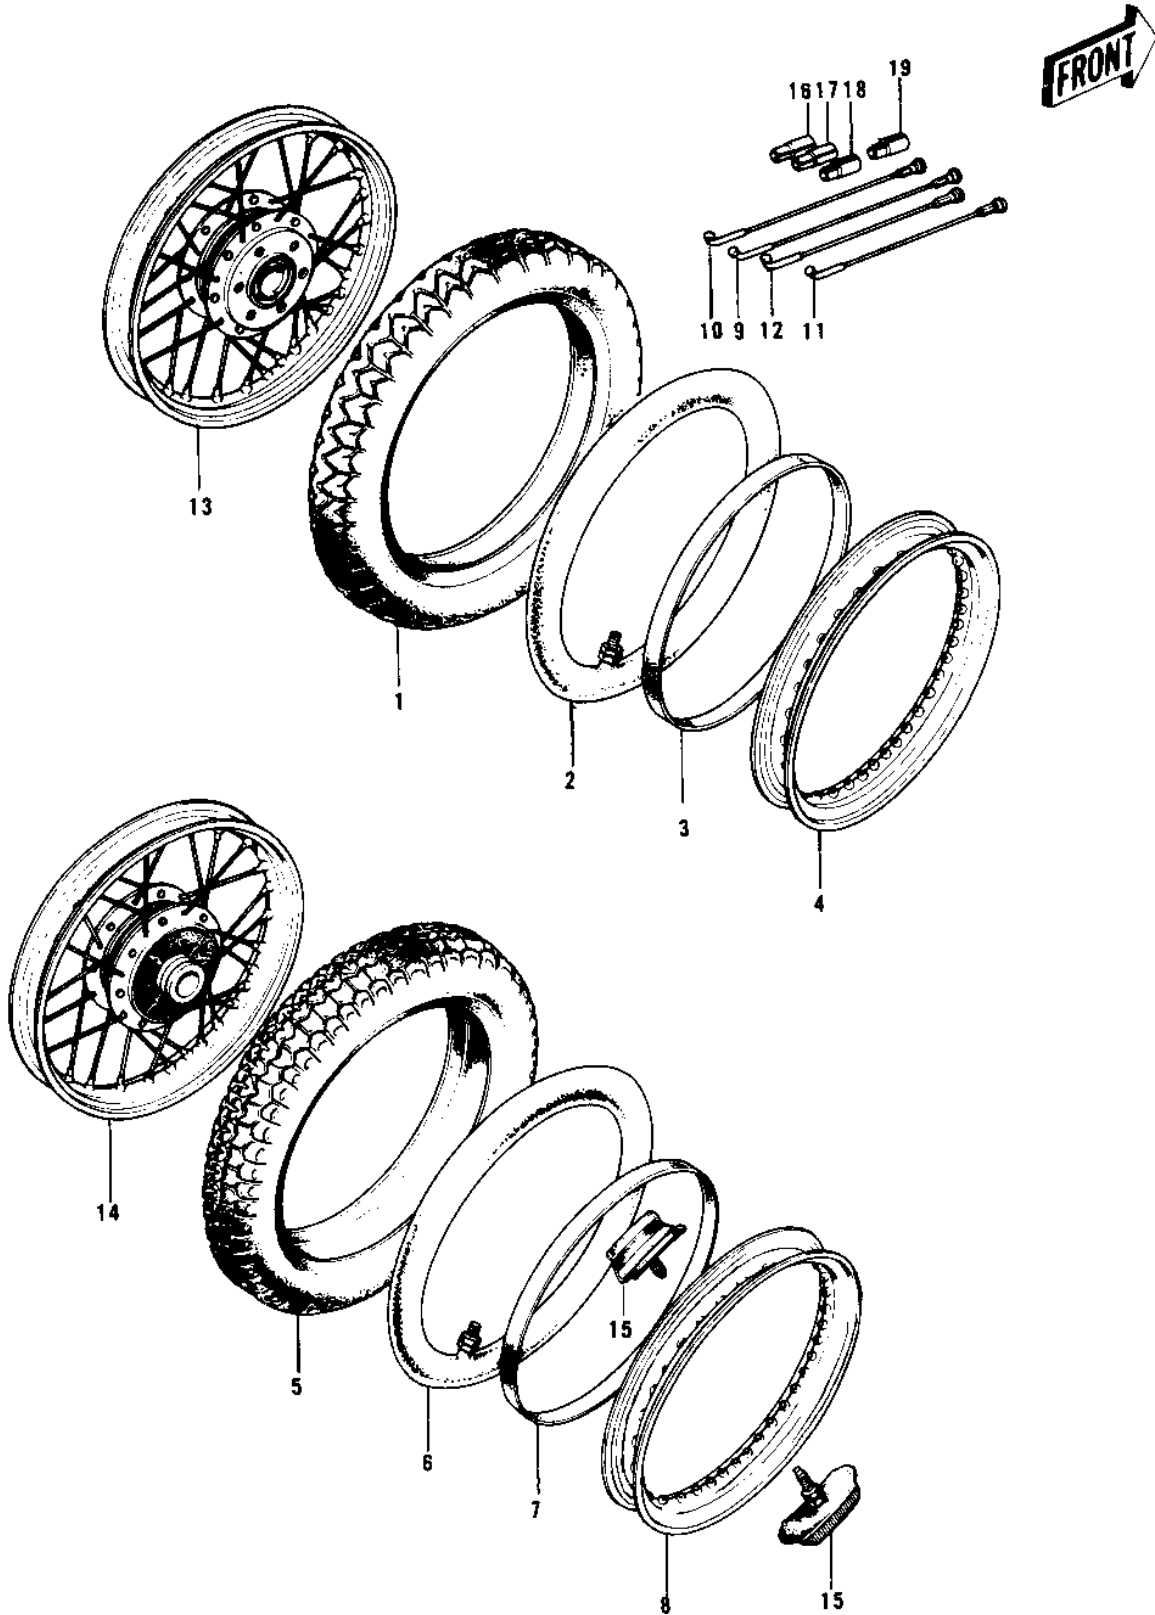

1970 Mach III

PARTS DIAGRAM

WHEELS/TIRES ('73-'75 D/E/F & '76 A8)

1970 Mach III

PARTS LIST

WHEELS/TIRES ('73-'75 D/E/F & '76 A8)

ITEM NAME	PART NUMBER	QUANTITY
UNAVAILABLE IN PRICE BOOK (Ref # 1)	41021-029	1
TIRE 325H-19 F6B F (Ref # 1)	41021-038	1
*** N.L.A.*** (Canada) (Ref # 2)	41022-030	1
TUBE,3.0/3.25/3.60-19 (Ref # 2)	41022-1019	1
BAND RIM (Ref # 3)	41023-015	1
RIM,1.8BX19W (Ref # 4)	41025-051	1
RIM (Ref # 4)	41025-085	1
UNAVAILABLE IN PRICE BOOK (Ref # 5)	41021-021	1
UNAVAILABLE IN PRICE BOOK (Ref # 5)	41021-030	1
TIRE 400H-18 K87 R (Ref # 5)	41021-039	1
TUBE 350/375/410-18 (Ref # 6)	41022-031	1
BAND,RIM,4.00/5.10-18 (Ref # 7)	41023-1006	1
RIM-2-15BX18W (Ref # 8)	41025-058	1
SPOKE-ASY,FR INNER (Ref # 9)	41027-042	20
SPOKE-ASY,FR INNER (Ref # 9)	41027-085	20
SPOKE-ASY,FR OUTER (Ref # 10)	41028-041	20
SPOKE-ASY,FR OUTER (Ref # 10)	41028-084	20
SPOKE-ASY,RR INNER (Ref # 11)	41027-047	20
SPOKE-ASY,RR OUTER (Ref # 12)	41028-046	20
WHEEL ASSY-FRONT (Ref # 13)	41074-022	1
WHEEL ASSY FRONT (Ref # 13)	41074-047	1
WHEEL ASSY,REAR (Ref # 14)	42048-021	1
PROTECTOR-BEAD,2.15B (Ref # 15)	41024-008	1
WEIGHT,BALANCE,10G (Ref # 16)	41075-1007	AR
WEIGHT,BALANCE,20G (Ref # 17)	41075-1008	AR
WEIGHT,BALANCE,30G (Ref # 18)	41075-1009	AR
WEIGHT,BALANCE,5G (Ref # 19)	41075-1010	AR