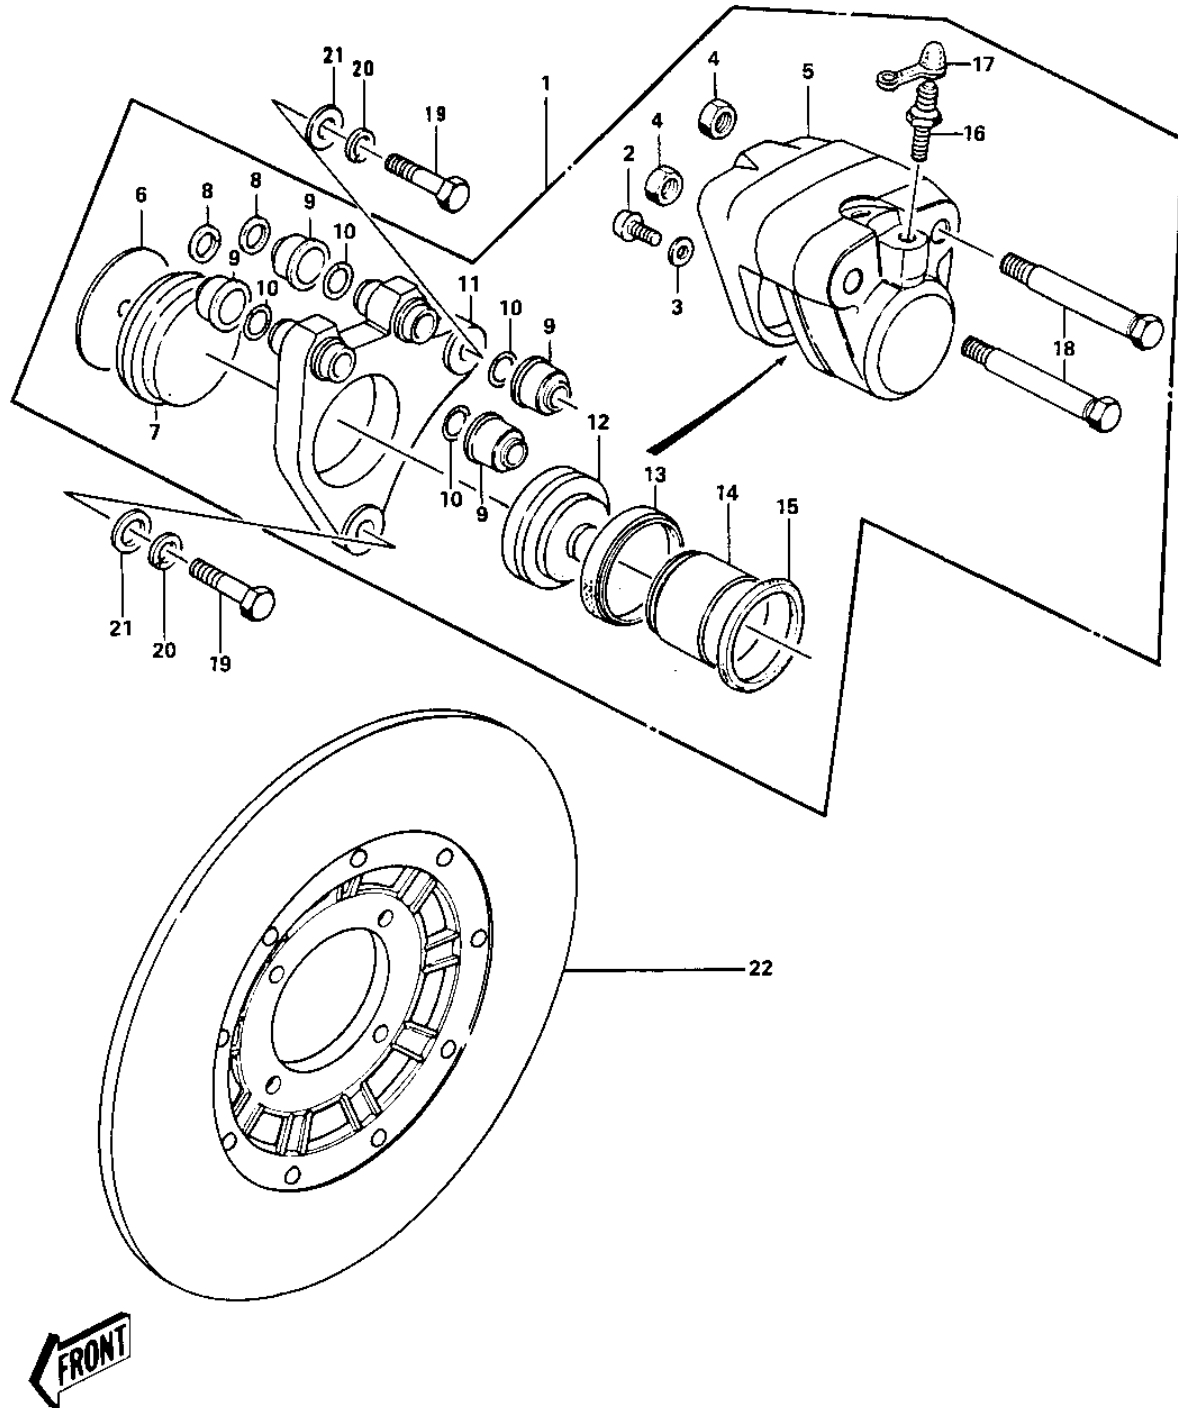

1969 Mach III

PARTS DIAGRAM

FRONT BRAKE (KH500-A8)

Re
—

1045-2

(KH500-

1969 Mach III

PARTS LIST

FRONT BRAKE (KH500-A8)

Kawasaki

Let the Good Times Roll®

ITEM NAME

PART NUMBER

QUANTITY
