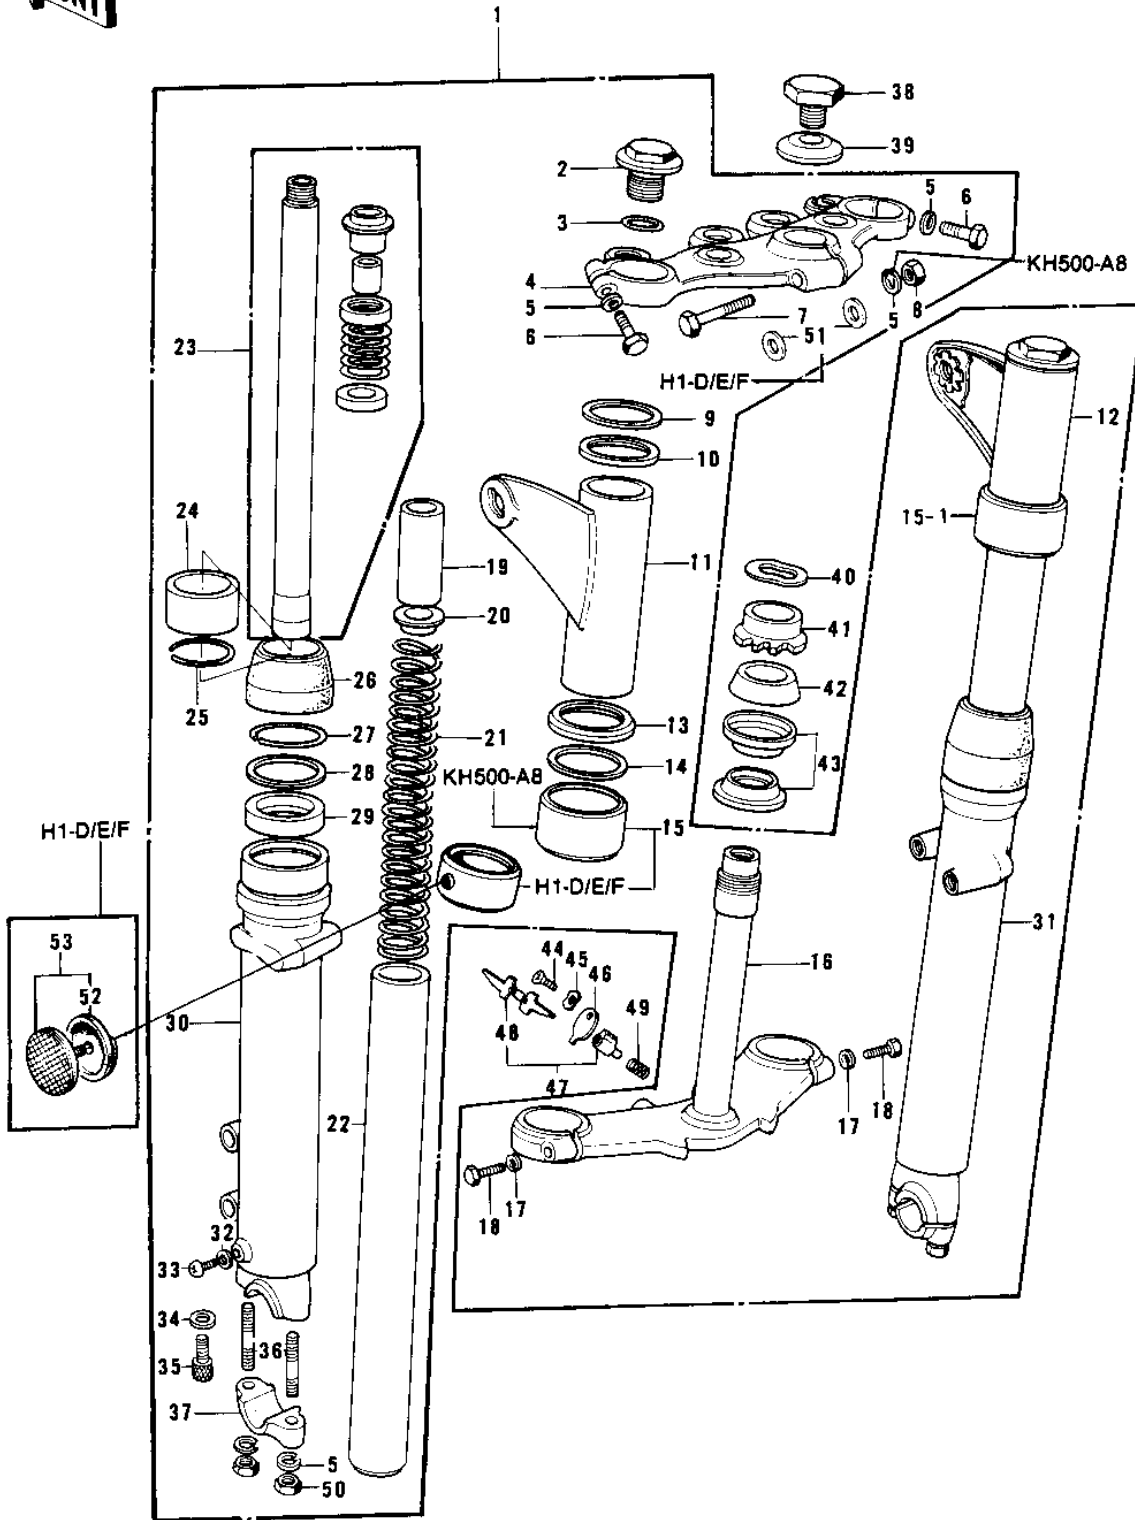

1970 Mach III

PARTS DIAGRAM

FRONT FORK ('73-'75 D/E/F & '76 A8)