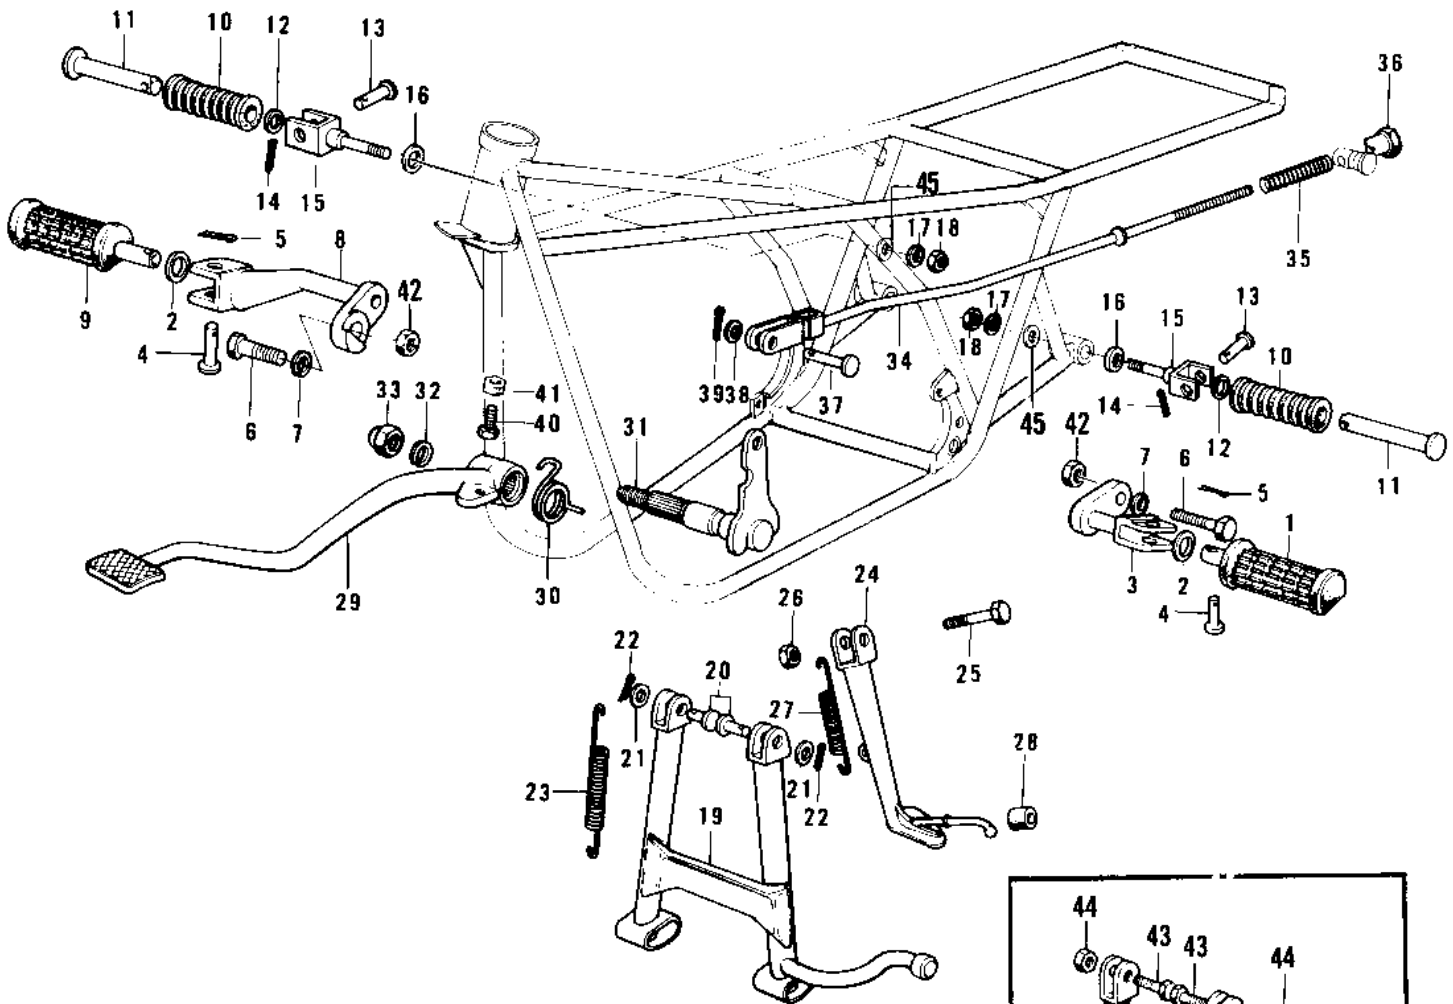

1975 H1-F

PARTS DIAGRAM

FOOTRESTS/STANDS/BRAKE PEDAL ('73-'75 D/

H1-E/F, KH500-A8

1975 H1-F

PARTS LIST

FOOTRESTS/STANDS/BRAKE PEDAL ('73-'75 D/

Kawasaki

Let the Good Times Roll®

ITEM NAME

PART NUMBER

QUANTITY
