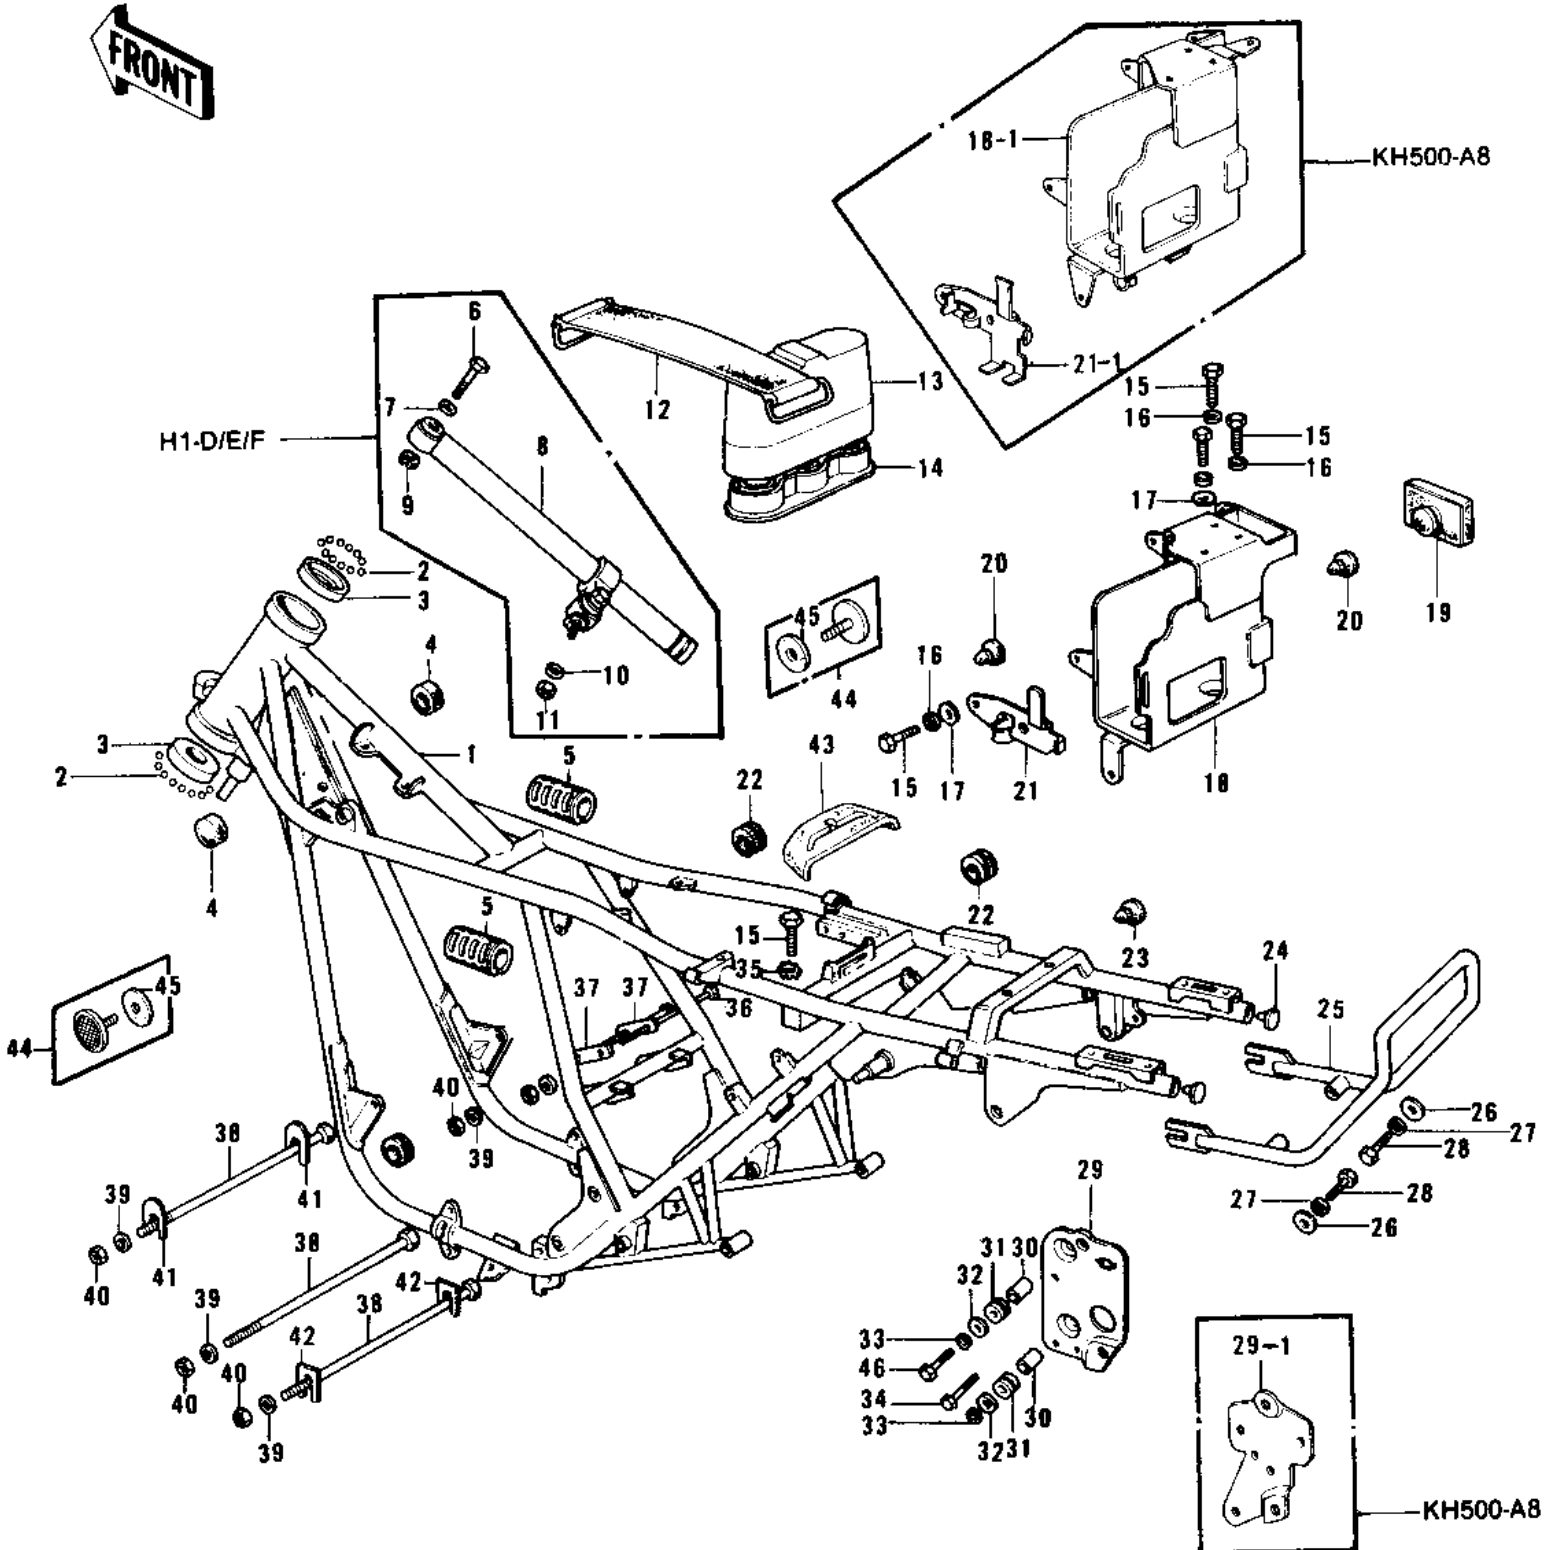

1976 KH500-A8

PARTS DIAGRAM

FRAME/FRAME FITTINGS ('73-'75 D/E/F & '7

1976 KH500-A8

PARTS LIST

FRAME/FRAME FITTINGS ('73-'75 D/E/F & '7

ITEM NAME

PART NUMBER

QUANTITY
