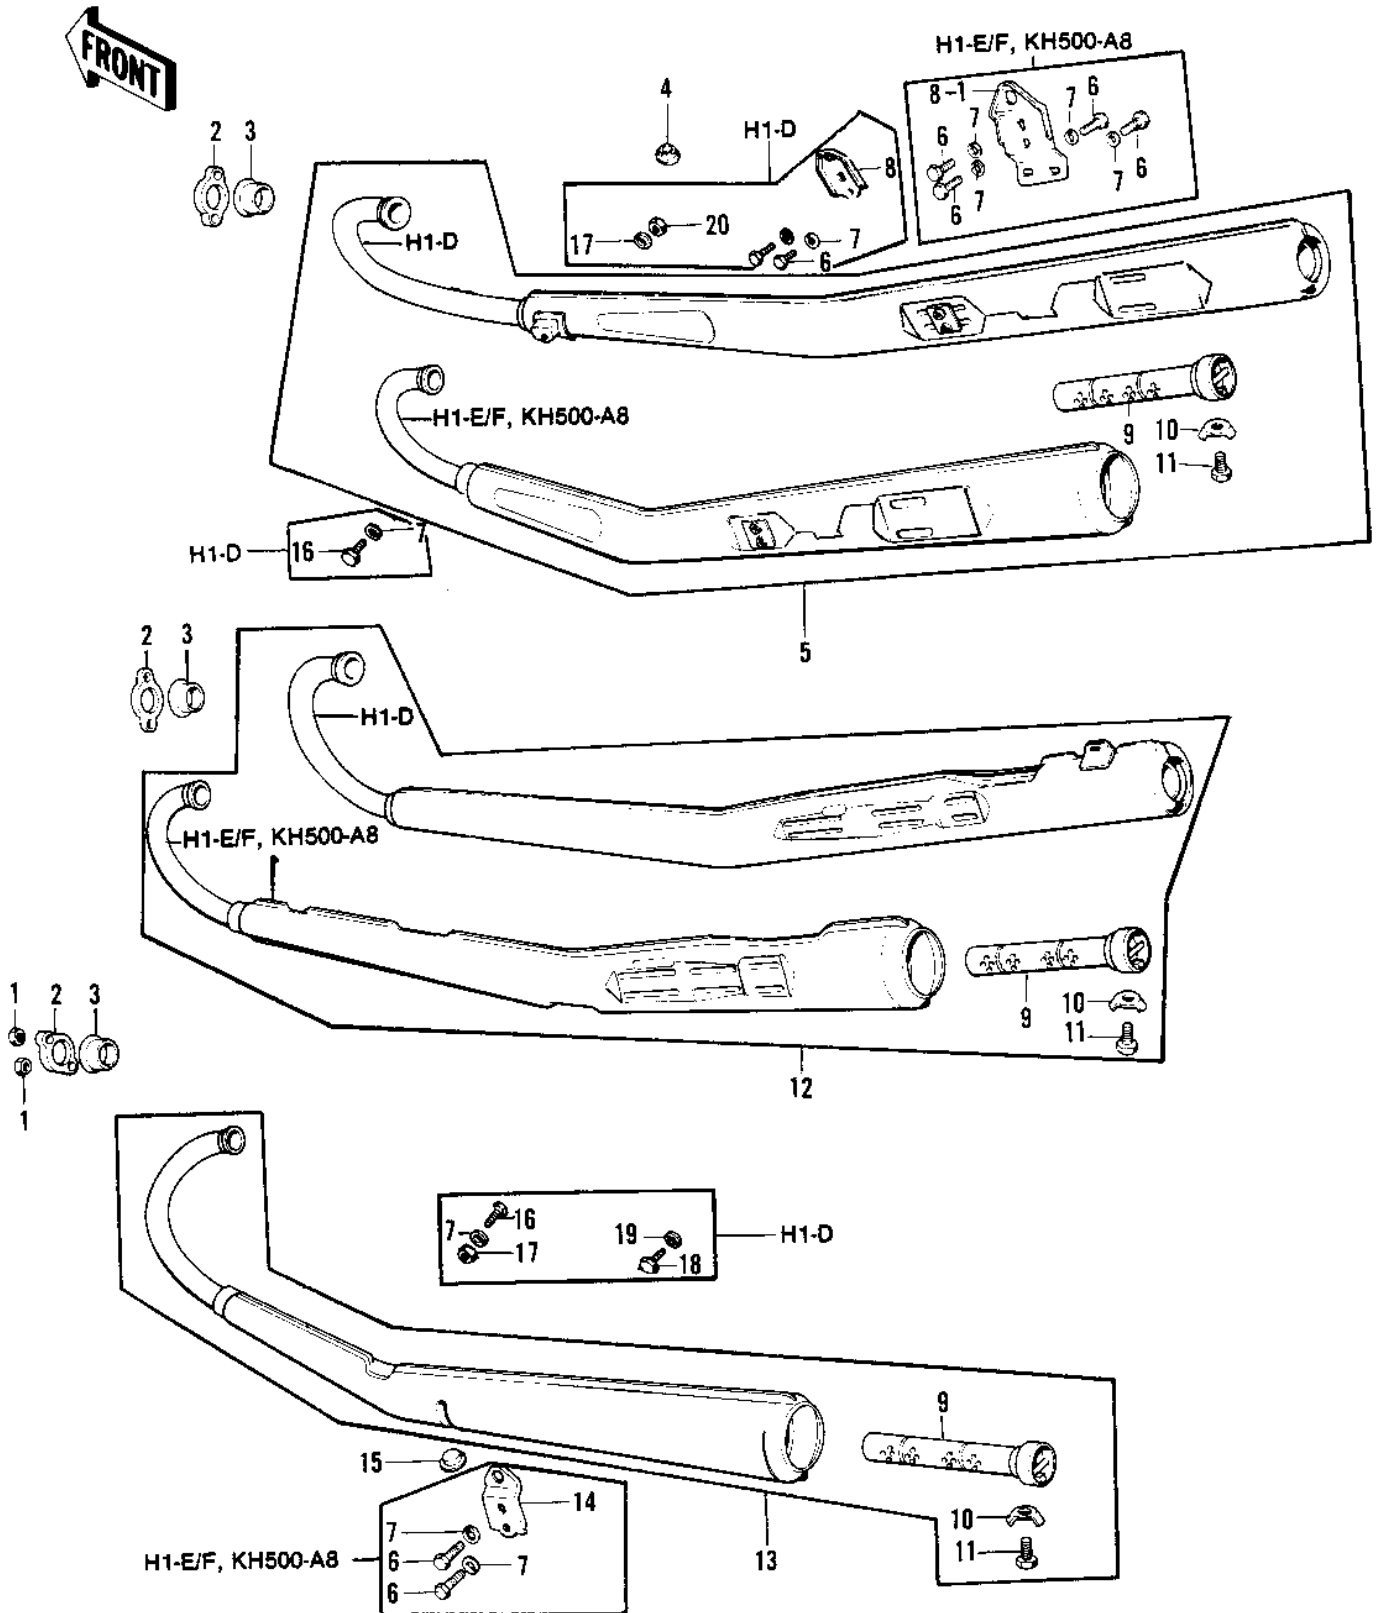

1976 KH500-A8

PARTS DIAGRAM

MUFFLERS ('73-'75 D/E/F & '76 A8)

1976 KH500-A8

PARTS LIST

MUFFLERS ('73-'75 D/E/F & '76 A8)

ITEM NAME	PART NUMBER	QUANTITY
NUT 6MM (Ref # 1)	311B0600	6
NUT,8MM (Ref # 1)	311B0800	6
NUT,8MM (Ref # 1)	311B0800	6
HOLDER,EXHAUST (Ref # 2)	18069-044	3
HOLDER,EXHAUST (Ref # 2)	18069-049	3
INSERT,EXHAUST HOLDER (Ref # 3)	18070-007	3
DAMPER RUBBER (Ref # 4)	92075-006	1
MUFFLER ASSY,R.H (Ref # 5)	18001-086	1
MUFFLER ASSY,R.H (Ref # 5)	18001-164	1
MUFFLER ASSY,R.H (Ref # 5)	18001-164	1
MUFFLER ASSY,R.H (Ref # 5)	18001-179	1
BOLT-SMALL-UPSET,8X14 (Ref # 6)	115B0814	4
BOLT-SMALL-UPSET,8X14 (Ref # 6)	115B0814	6
WASHER SPRING 8MM (Ref # 7)	461F0800	6
BRACKET,MUFFLER (Ref # 8)	18061-039	2
BRACKET,MUFFLER,R.H (Ref # 8-1)	18061-050	1
BAFFLE TUBE (Ref # 9)	18033-064	3
WASHER LOCK 6MM (Ref # 10)	92024-016	3
BOLT-UPSET,6X12 (Ref # 11)	112G0612	3
MUFFLER ASSY,CENTER (Ref # 12)	18001-085	1
MUFFLER ASSY,CENTER (Ref # 12)	18001-163	1
MUFFLER ASSY,CENTER (Ref # 12)	18001-163	1
MUFFLER ASSY,CENTER (Ref # 12)	18001-178	1
MUFFLER ASSY,L.H (Ref # 13)	18001-084	1
MUFFLER ASSY L.H. (Ref # 13)	18001-162	1
MUFFLER ASSY L.H. (Ref # 13)	18001-162	1
MUFFLER ASSY,L.H (Ref # 13)	18001-177	1
BRACKET,MUFFLER,L.H (Ref # 14)	18061-049	1
DAMPER RUBB MAIN STAD (Ref # 15)	92075-015	1