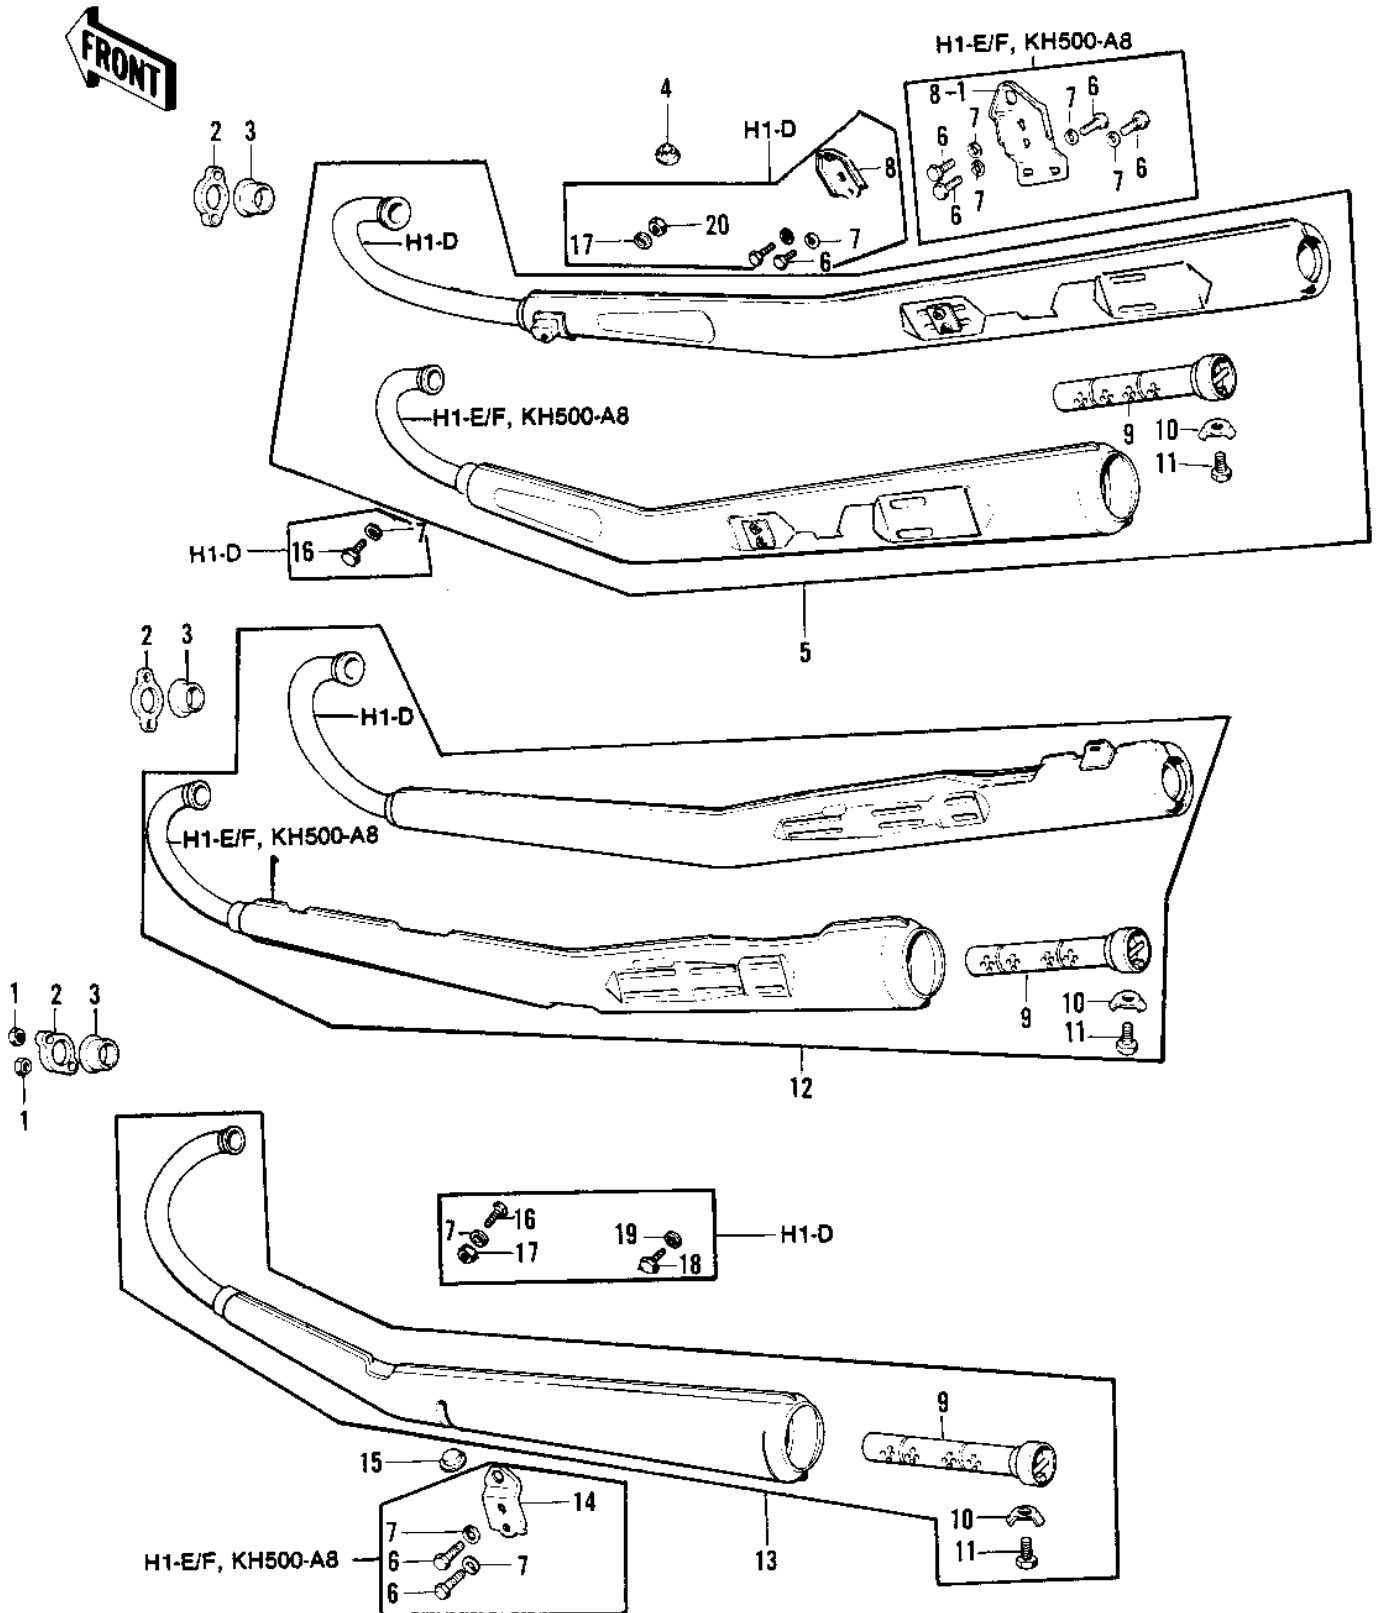

# 1970 Mach III

## PARTS DIAGRAM

MUFFLERS ('73-'75 D/E/F & '76 A8)

## PARTS LIST

MUFFLERS ('73-'75 D/E/F & '76 A8)

ITEM NAME	PART NUMBER	QUANTITY
NUT 6MM (Ref # 1)	311B0600	6
NUT,8MM (Ref # 1)	311B0800	6
NUT,8MM (Ref # 1)	311B0800	6
HOLDER,EXHAUST (Ref # 2)	18069-044	3
HOLDER,EXHAUST (Ref # 2)	18069-049	3
INSERT,EXHAUST HOLDER (Ref # 3)	18070-007	3
DAMPER RUBBER (Ref # 4)	92075-006	1
MUFFLER ASSY,R.H (Ref # 5)	18001-086	1
MUFFLER ASSY,R.H (Ref # 5)	18001-164	1
MUFFLER ASSY,R.H (Ref # 5)	18001-164	1
MUFFLER ASSY,R.H (Ref # 5)	18001-179	1
BOLT-SMALL-UPSET,8X14 (Ref # 6)	115B0814	4
BOLT-SMALL-UPSET,8X14 (Ref # 6)	115B0814	6
WASHER SPRING 8MM (Ref # 7)	461F0800	6
BRACKET,MUFFLER (Ref # 8)	18061-039	2
BRACKET,MUFFLER,R.H (Ref # 8-1)	18061-050	1
BAFFLE TUBE (Ref # 9)	18033-064	3
WASHER LOCK 6MM (Ref # 10)	92024-016	3
BOLT-UPSET,6X12 (Ref # 11)	112G0612	3
MUFFLER ASSY,CENTER (Ref # 12)	18001-085	1
MUFFLER ASSY,CENTER (Ref # 12)	18001-163	1
MUFFLER ASSY,CENTER (Ref # 12)	18001-163	1
MUFFLER ASSY,CENTER (Ref # 12)	18001-178	1
MUFFLER ASSY,L.H (Ref # 13)	18001-084	1
MUFFLER ASSY L.H. (Ref # 13)	18001-162	1
MUFFLER ASSY L.H. (Ref # 13)	18001-162	1
MUFFLER ASSY,L.H (Ref # 13)	18001-177	1
BRACKET,MUFFLER,L.H (Ref # 14)	18061-049	1
DAMPER RUBB MAIN STAD (Ref # 15)	92075-015	1