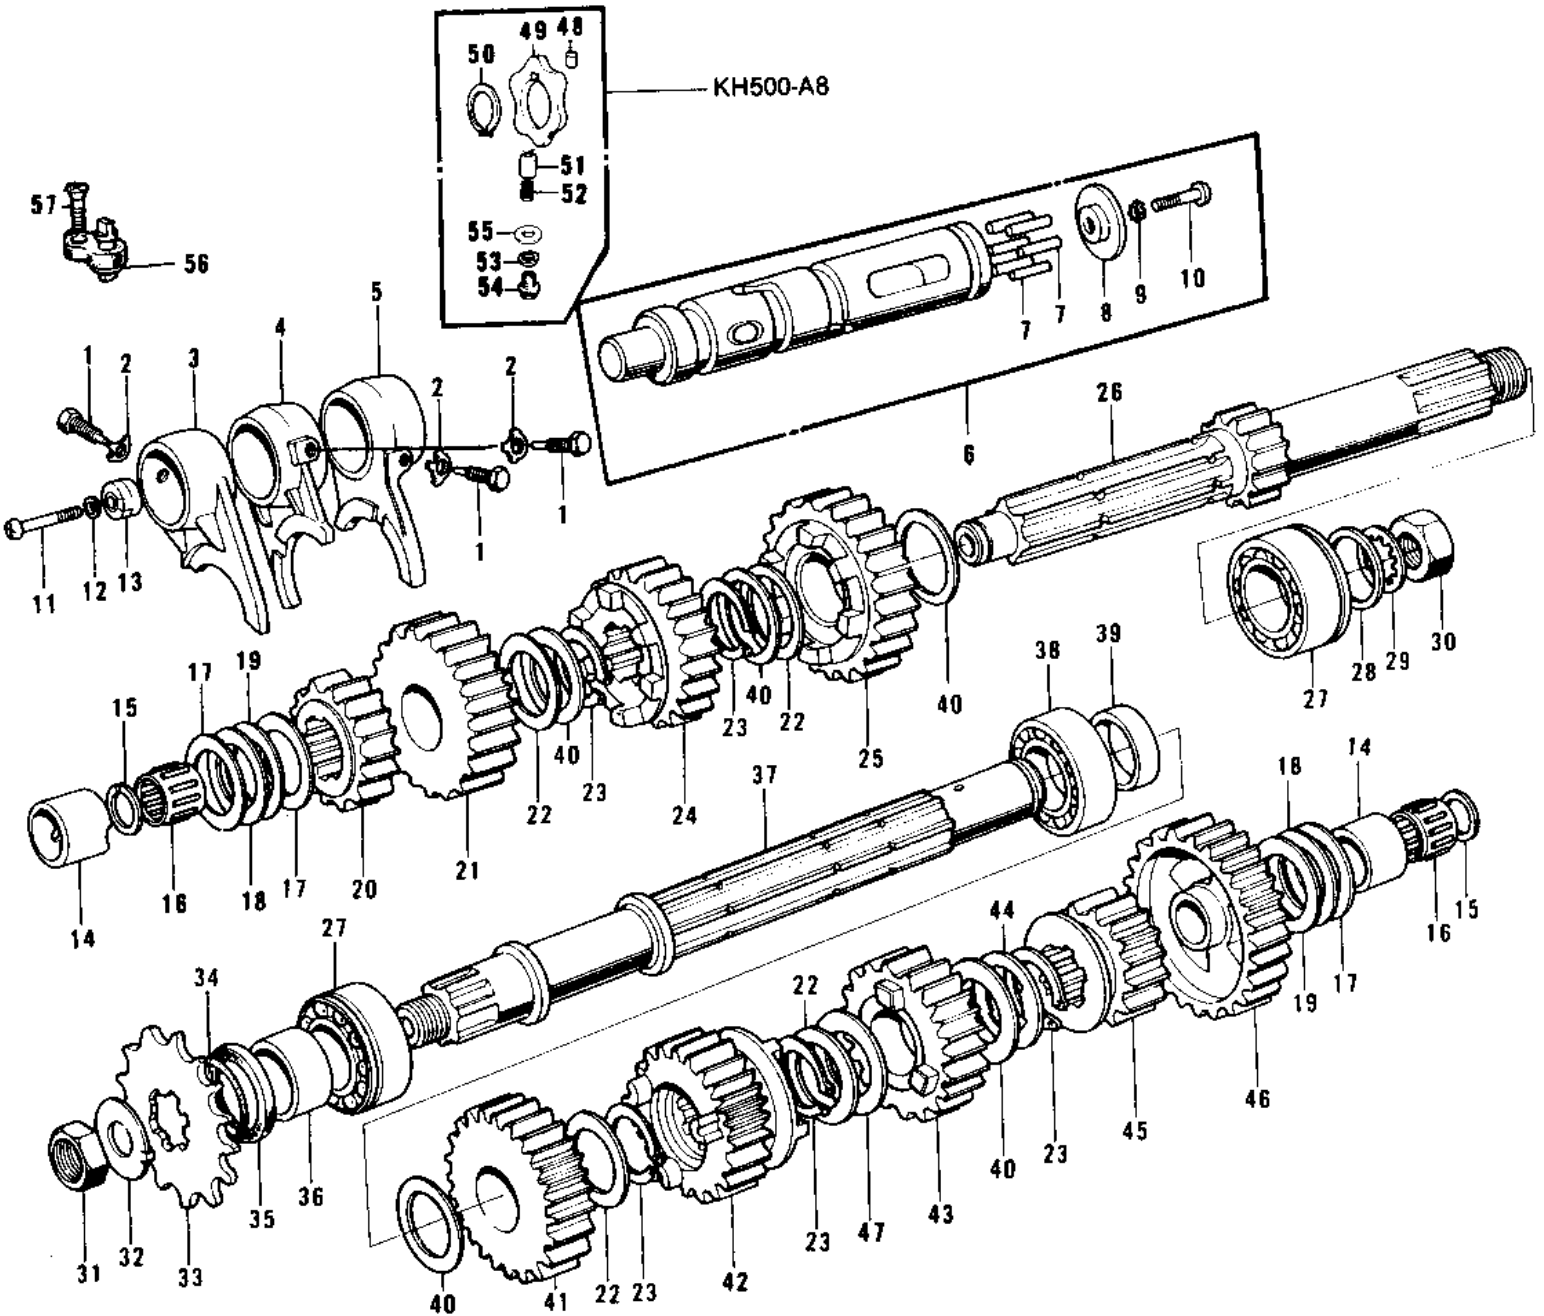

1976 KH500-A8

PARTS DIAGRAM

TRANSMISSION/CHANGE DRUM ('73-'77 D/E/F)