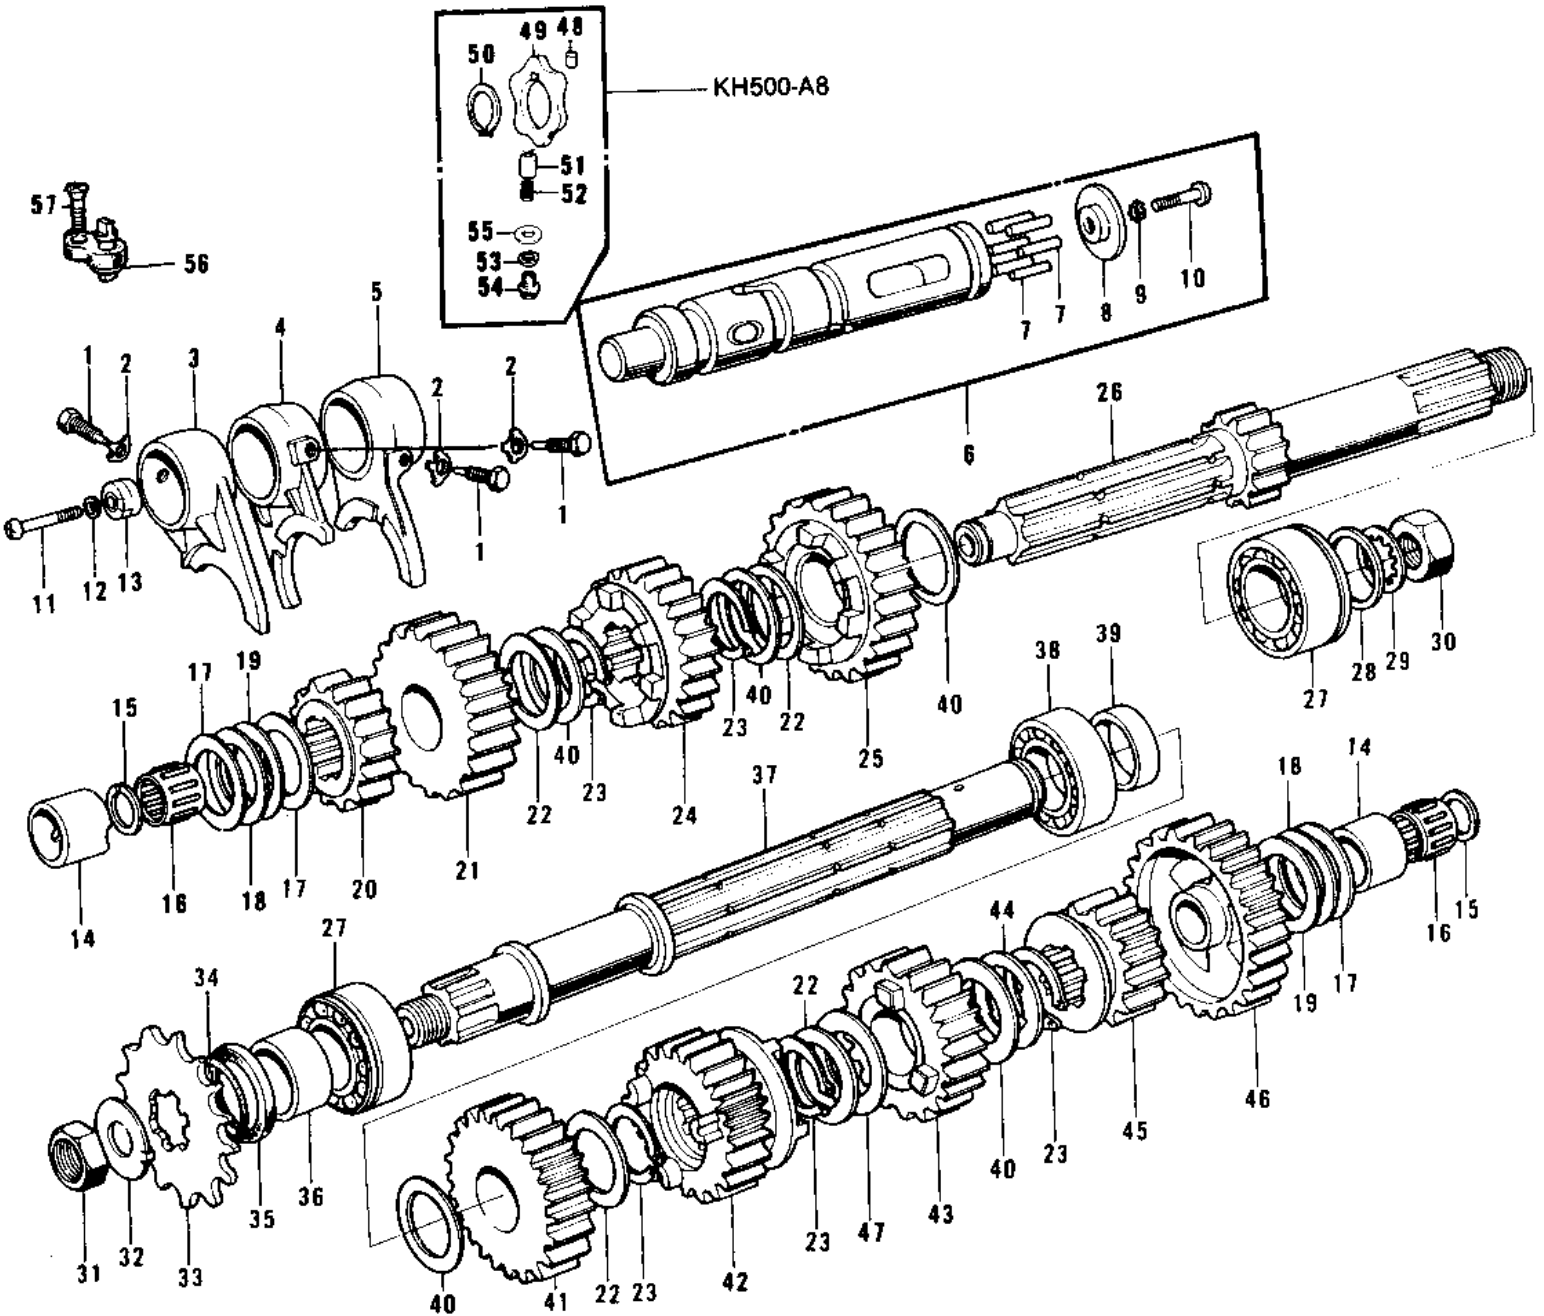

1975 H1-F

PARTS DIAGRAM

TRANSMISSION/CHANGE DRUM ('73-'77 D/E/F)

1975 H1-F

PARTS LIST

TRANSMISSION/CHANGE DRUM ('73-'77 D/E/F)

ITEM NAME

PART NUMBER

QUANTITY
