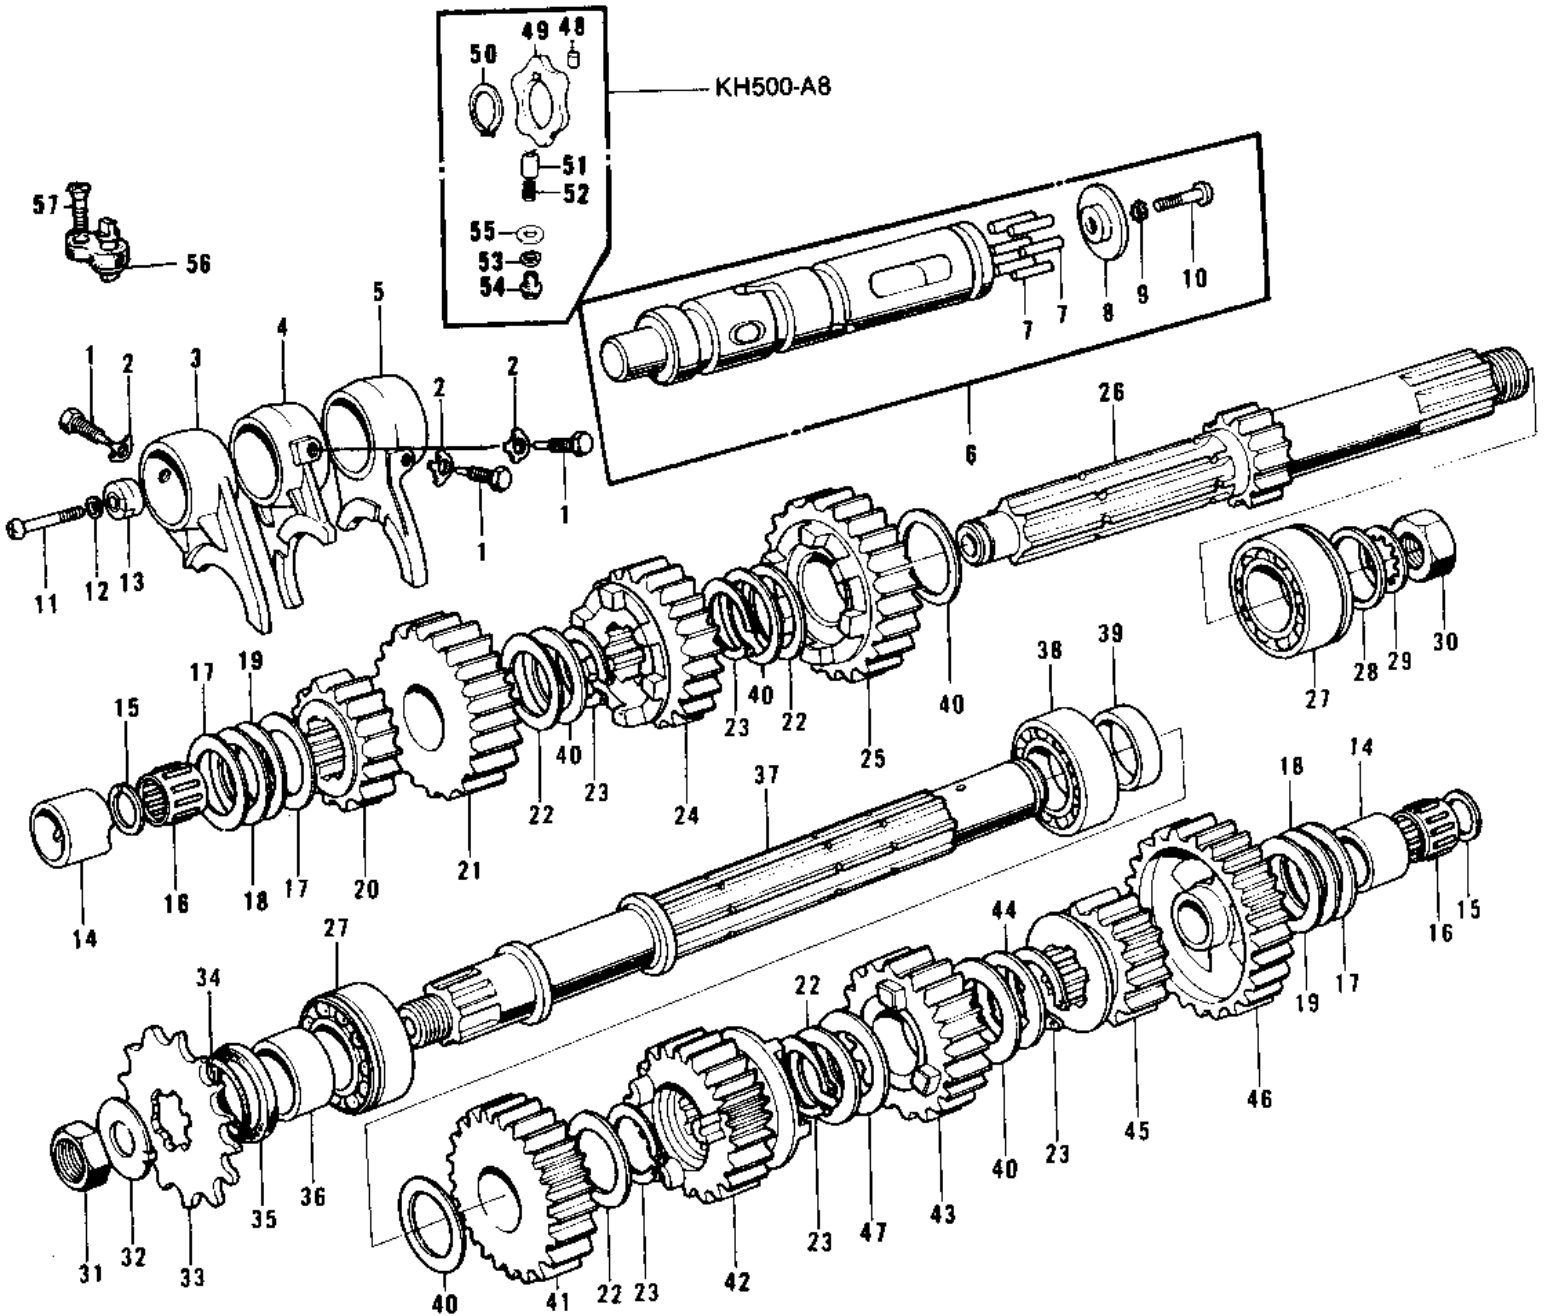

1970 Mach III

PARTS DIAGRAM

TRANSMISSION/CHANGE DRUM ('73-'77 D/E/F)

1970 Mach III

PARTS LIST

TRANSMISSION/CHANGE DRUM ('73-'77 D/E/F)

ITEM NAME	PART NUMBER	QUANTITY
PIN SELECT FORK GUIDE (Ref # 1)	92043-016	3
WASHER LOCK 10MM (Ref # 2)	92031-001	3
FORK,SELECTOR,2ND&3RD (Ref # 3)	13140-064	1
FORK SELECTOR TOP (Ref # 4)	13140-013	1
FORK-SELECTOR,LOW (Ref # 5)	13140-014	1
FORK-SELECTOR,LOW (Ref # 5)	13140-014	1
DRUM ASSY-GEAR CHANGE (Ref # 6)	13239-007	1
DRUM ASSY,CHANGE (Ref # 6)	13239-023	1
PIN GEAR CHANGE DRUM (Ref # 7)	92042-014	6
PLATE CHANGE DRUM PIN (Ref # 8)	13142-004	1
WASHER LOCK 6MM (Ref # 9)	464H0600	1
SCREW PAN HEAD 6X14 (Ref # 10)	220B0614	1
SCREW PAN HEAD 6X25 (Ref # 11)	220B0625	1
WASHER SPRING 6MM (Ref # 12)	461F0600	1
ROTOR NEUTRAL SWITCH (Ref # 13)	13147-001	1
ROTOR TRANSMISSION (Ref # 13)	13147-005	1
BUSH (Ref # 14)	92028-073	2
CIRCLIP (Ref # 15)	92033-015	2
BEARING NEEDLE (Ref # 16)	92046-010	2
WASHER THRUST (Ref # 17)	92022-112	3
SHIM-KICK SHAFT (Ref # 18)	92022-144	2
WASHER,THRUST (Ref # 18)	92022-223	2
WASHER THRUST (Ref # 19)	92022-113	2
2ND GEAR DRIVE SHAFT (Ref # 20)	13130-017	1
4TH GEAR DRIVE SHAFT (Ref # 21)	13134-003	1
WASHER 25MM (Ref # 22)	92022-076	4
WASHER PLAIN (Ref # 22)	92022-161	4
CIRCLIP (Ref # 23)	92033-026	5
3RD GEAR DRIVE SHAFT (Ref # 24)	13132-014	1

1970 Mach III

PARTS LIST

TRANSMISSION/CHANGE DRUM ('73-'77 D/E/F)

ITEM NAME	PART NUMBER	QUANTITY
PIN-NEUTRAL POSITION (Ref # 51)	92043-076	1
SPRING (Ref # 52)	92081-112	1
GASKET (Ref # 53)	92065-090	1
BOLT,10MM (Ref # 54)	92001-131	1
WASHER THRUST (Ref # 55)	92022-053	1
SWITCH NEUTRAL (Ref # 56)	13151-012	1
SCREW CNTSNK HD 6X16 (Ref # 57)	221B0616	1