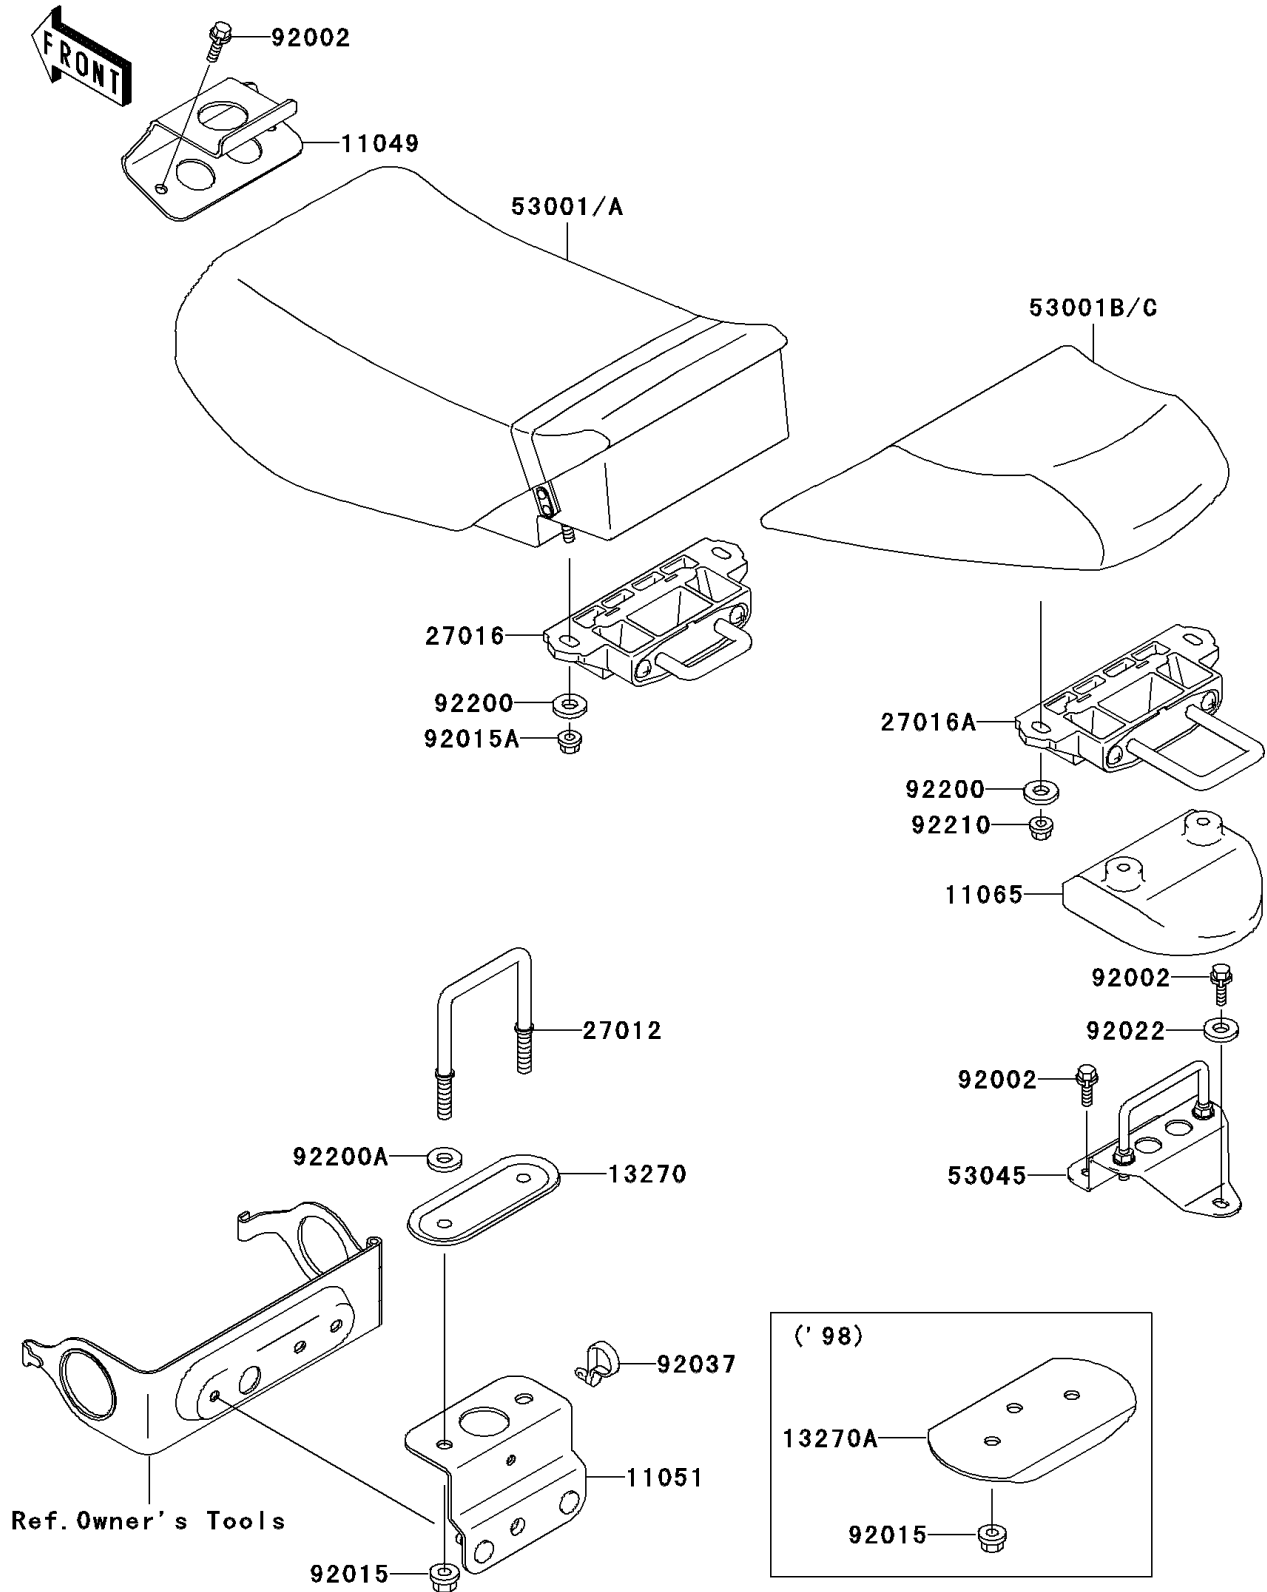

1998 1100 STX

PARTS DIAGRAM

Seat

F3146

1998 1100 STX

PARTS LIST

Seat

ITEM NAME

PART NUMBER

QUANTITY
