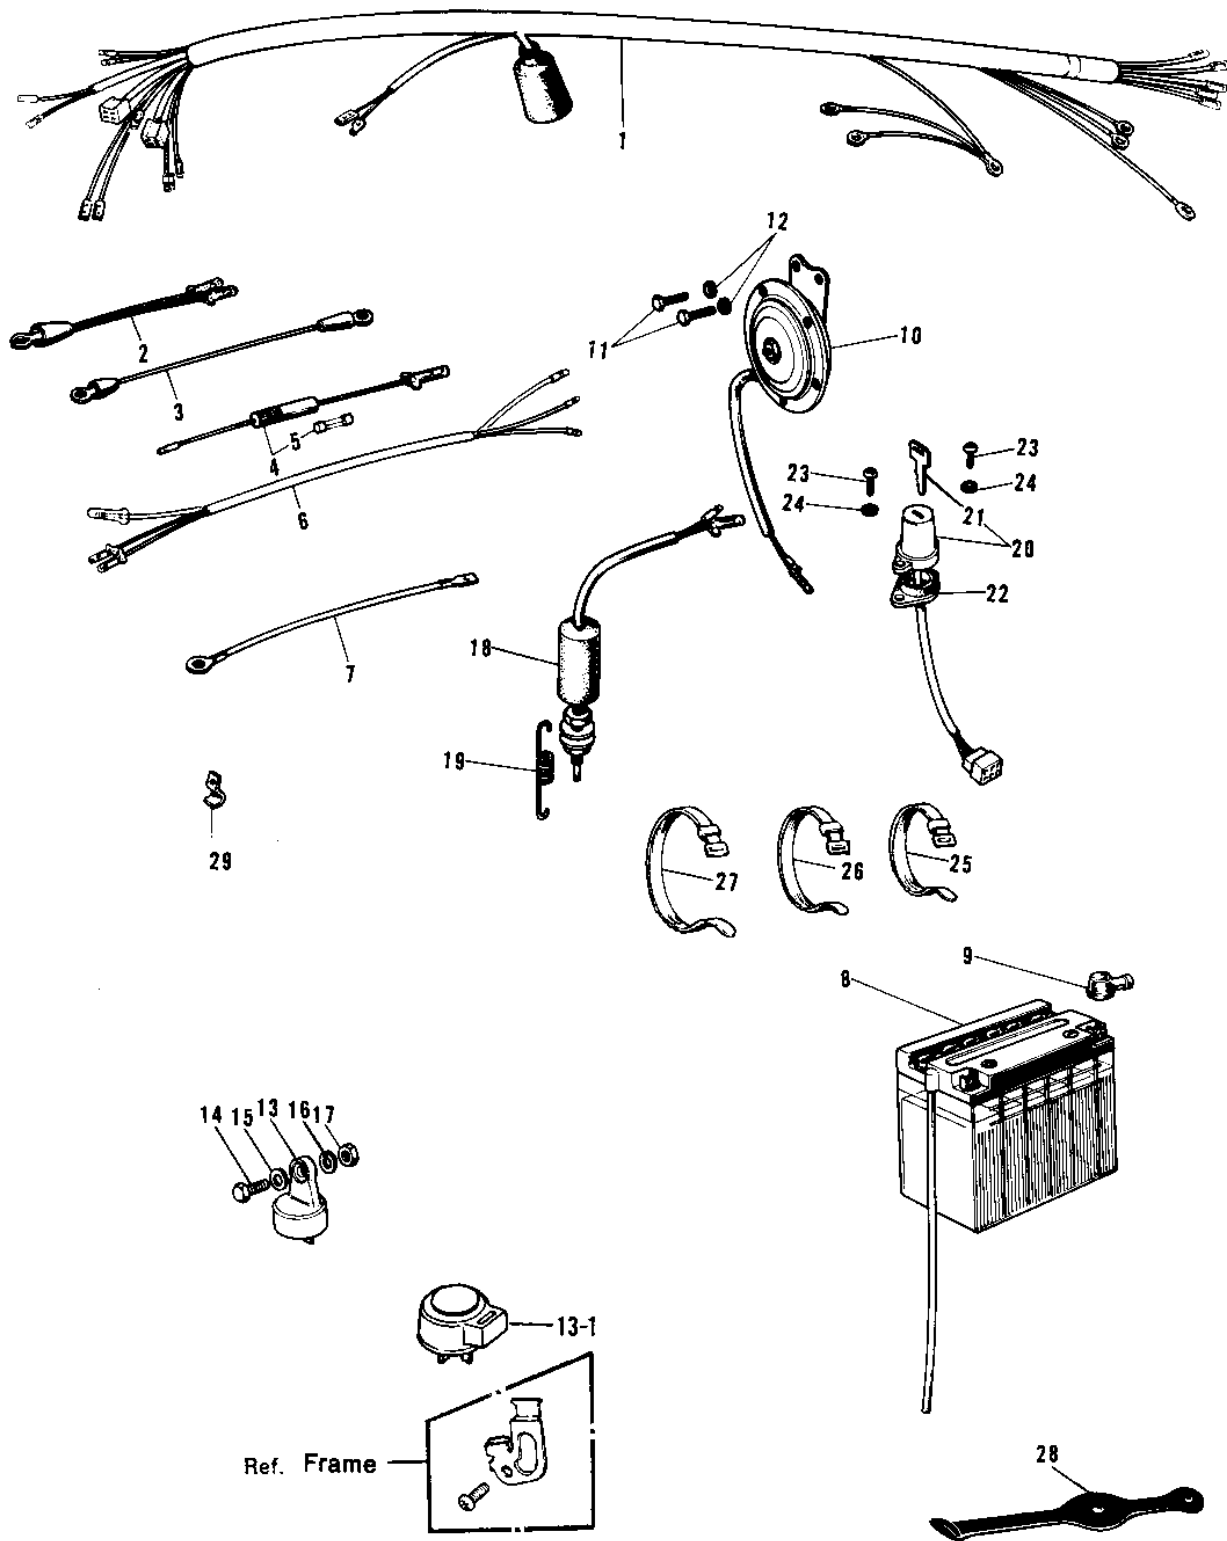

1976 KH500-A8

PARTS DIAGRAM

CHASSIS ELECTRICAL EQUIPMENT (H1-B)

(H1-B)

1976 KH500-A8

PARTS LIST

CHASSIS ELECTRICAL EQUIPMENT (H1-B)

ITEM NAME	PART NUMBER	QUANTITY
WIRING HARNESS-MAIN (Ref # 1)	26001-065	1
WIRE BATTERY LEAD (Ref # 2)	26010-015	1
WIRE BATTERY GROUND (Ref # 3)	26010-017	1
FUSE ASSY (Ref # 4)	26004-010	1
FUSE ASSY (Ref # 4)	26004-015	1
FUSE 20A (Ref # 5)	26006-002	1
WIRING HARNESS-REAR (Ref # 6)	26002-030	1
WIRE-READ (Ref # 7)	26011-047	1
YUA BAT 12N9-4B-1 (Ref # 8)	26012-017	1
CAP BAT TERMINAL RUBB (Ref # 9)	92073-001	1
HORN (Ref # 10)	27003-042	1
HORN (Ref # 10)	27003-066	AL
BOLT,8X20 (Ref # 11)	115G0820	2
WASHER SPRING 8MM (Ref # 12)	461F0800	2
RELAY-TURN SIGNAL (Ref # 13)	27002-012	1
RELAY-TURN SIGNAL (Ref # 13-1)	27002-011	AL
BOLT-UPSET 6X14 (Ref # 14)	112B0614	1
WASHER 6.5X20X1.6T (Ref # 15)	92022-125	1
WASHER SPRING 6MM (Ref # 16)	461F0600	1
NUT 6MM (Ref # 17)	311B0600	1
SWITCH-BRAKE LAMP (Ref # 18)	27010-020	1
SWITCH-BRAKE LAMP (Ref # 18)	27010-020	1
SPRING-BRAKE LAMP SW (Ref # 19)	27011-013	1
SWITCH-ASSY-IGNITION (Ref # 20)	27005-1058	1
SWITCH-ASSY-IGNITION (Ref # 20)	27005-1058	1
KEY SET #701 (Ref # 21)	27008-042-01	AR
KEY SET #705 (Ref # 21)	27008-042-05	AR
KEY SET #685 (Ref # 21)	27008-042-85	AR
KEY SET #689 (Ref # 21)	27008-042-89	AR

1976 KH500-A8

PARTS LIST

CHASSIS ELECTRICAL EQUIPMENT (H1-B)

ITEM NAME	PART NUMBER	QUANTITY
DAMPER RUBBER (Ref # 22)	92075-077	1
BOLT-HEX HEAD,6MM (Ref # 23)	92007-026	2
WASHER PLAIN 8MM (Ref # 24)	410B0800	2
BAND,SHORT (Ref # 25)	92072-030	6
BAND,MIDDLE (Ref # 26)	92072-031	2
BAND,LONG (Ref # 27)	92072-032	3
BAND RUBBER (Ref # 28)	92072-018	1
CLAMP CABLE (Ref # 29)	92037-020	1