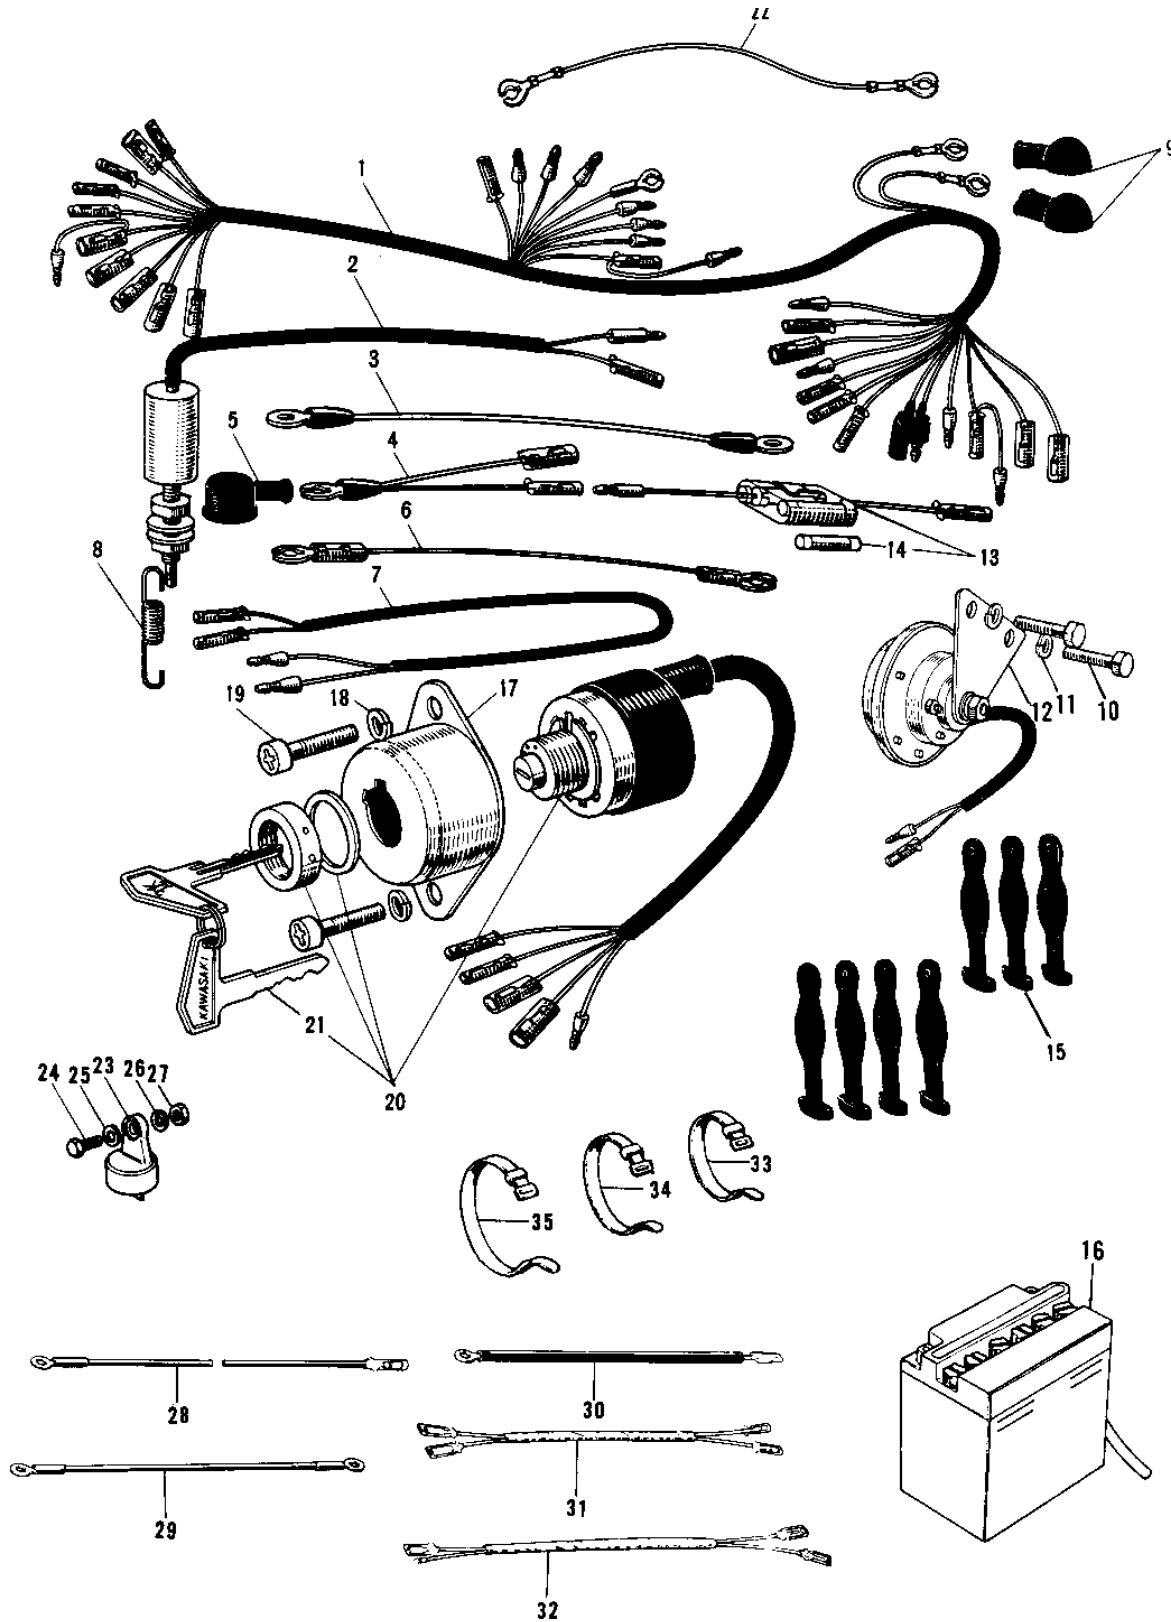

1976 KH500-A8

PARTS DIAGRAM

CHASSIS ELECTRICAL EQUIPMENT (H1/A/C)

(H1)

1976 KH500-A8

PARTS LIST

CHASSIS ELECTRICAL EQUIPMENT (H1/A/C)

ITEM NAME

PART NUMBER

QUANTITY
