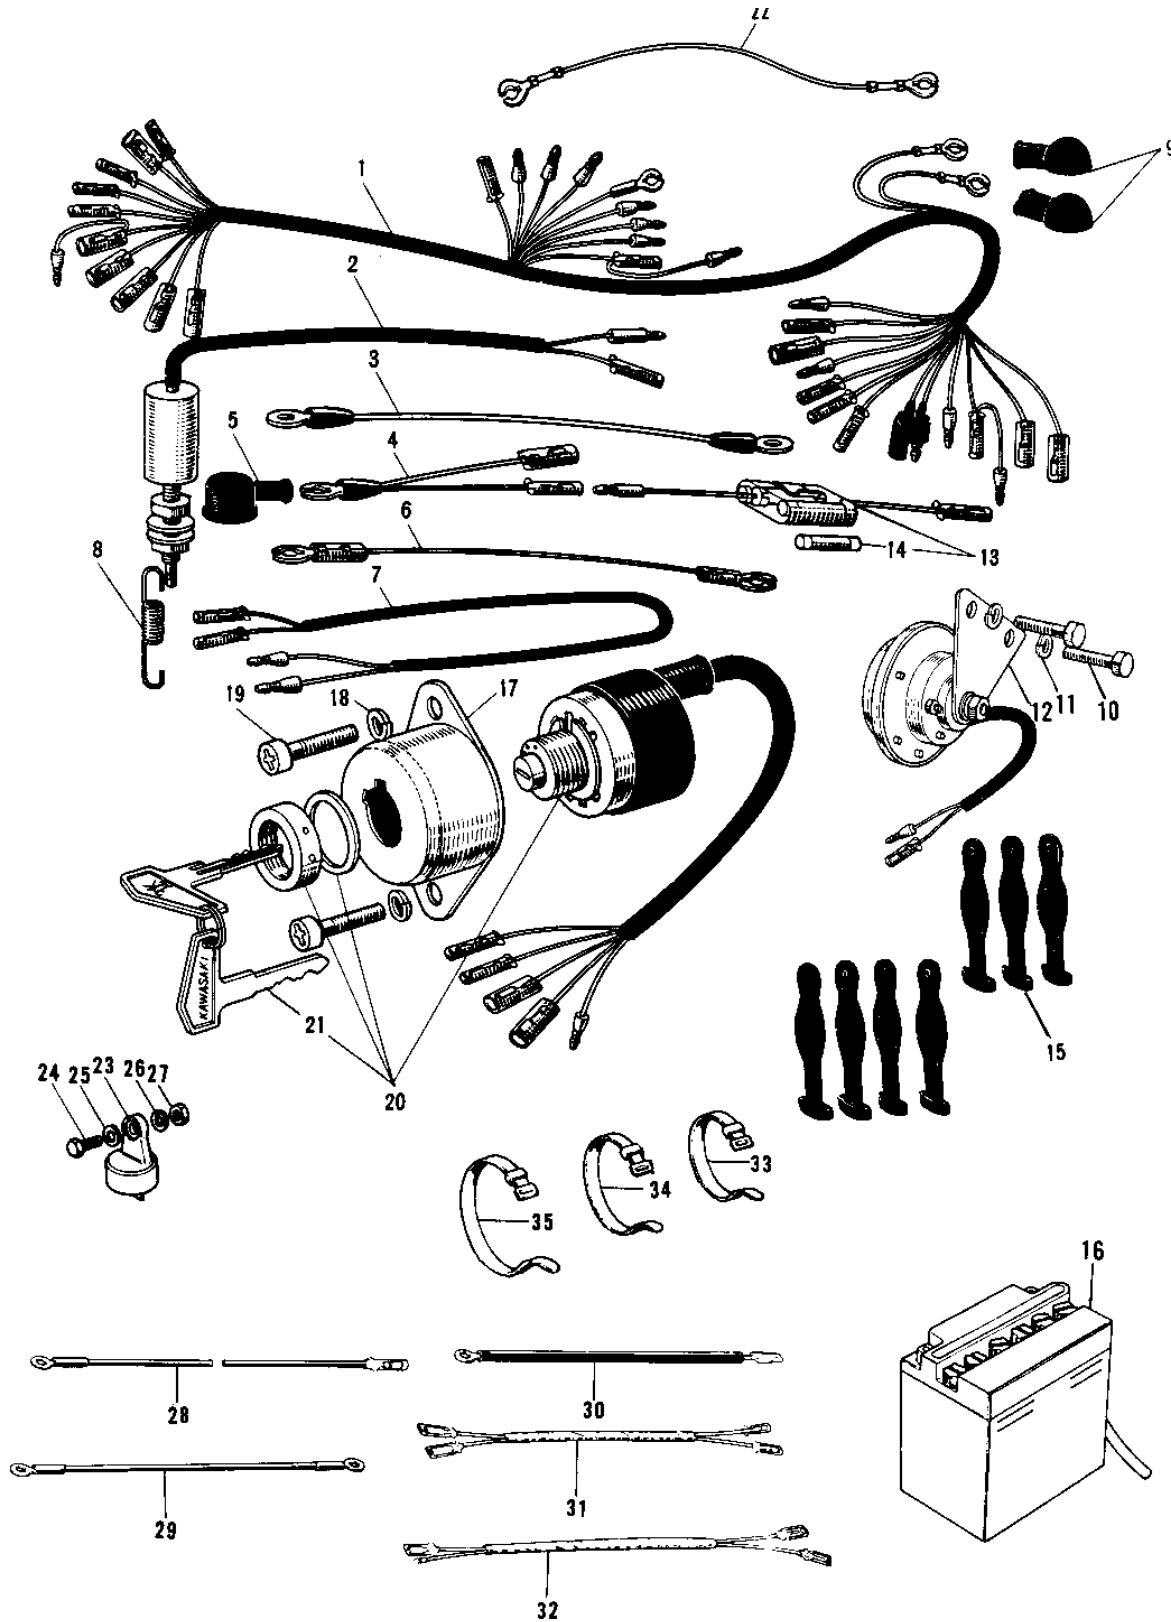

1975 H1-F

PARTS DIAGRAM

CHASSIS ELECTRICAL EQUIPMENT (H1/A/C)

(H1)

1975 H1-F

PARTS LIST

CHASSIS ELECTRICAL EQUIPMENT (H1/A/C)

ITEM NAME

PART NUMBER

QUANTITY
