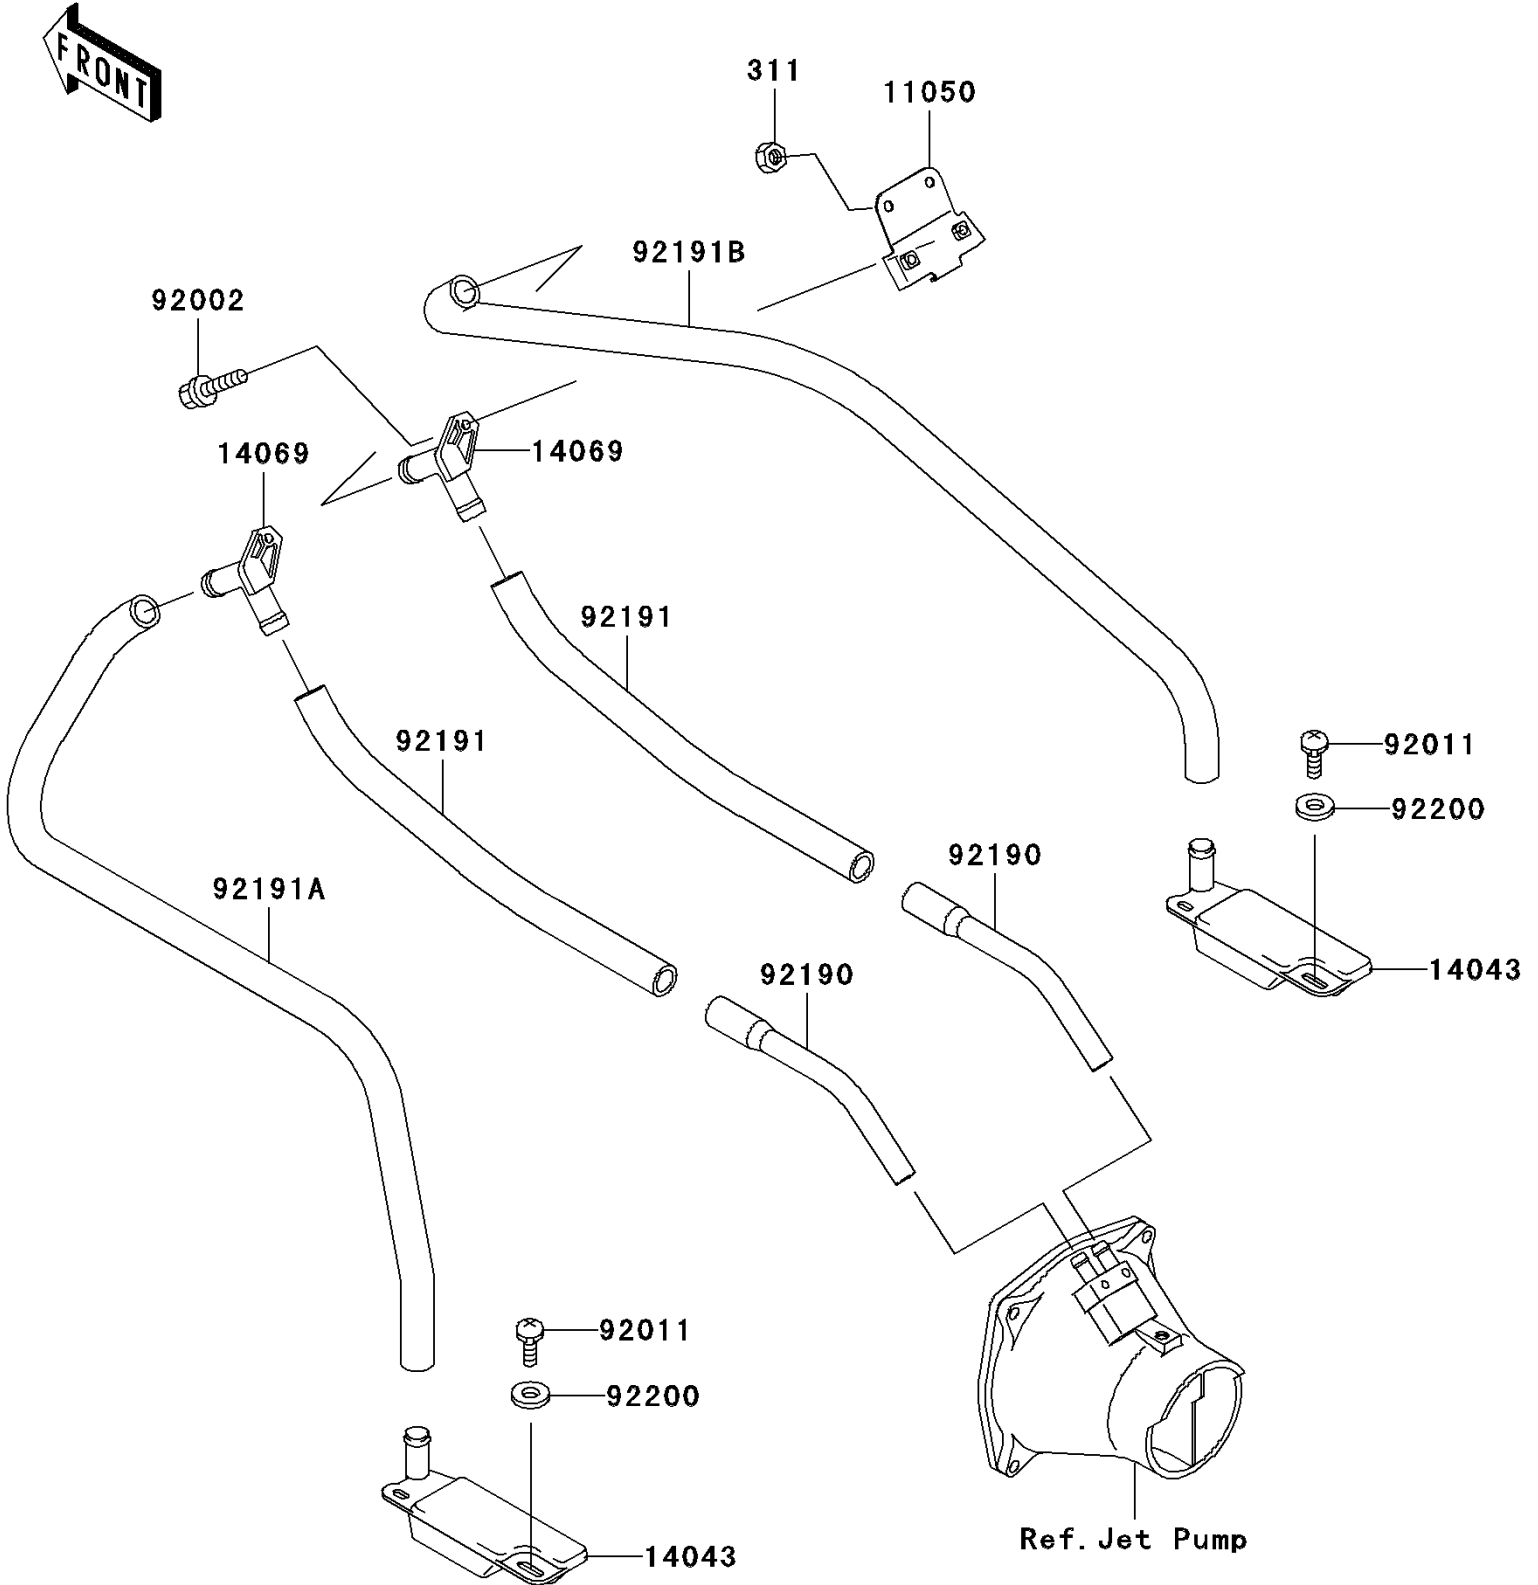

1998 1100 STX

PARTS DIAGRAM

Bilge System

F3145

1998 1100 STX

PARTS LIST

Bilge System

Kawasaki

Let the Good Times Roll®

ITEM NAME

PART NUMBER

QUANTITY
