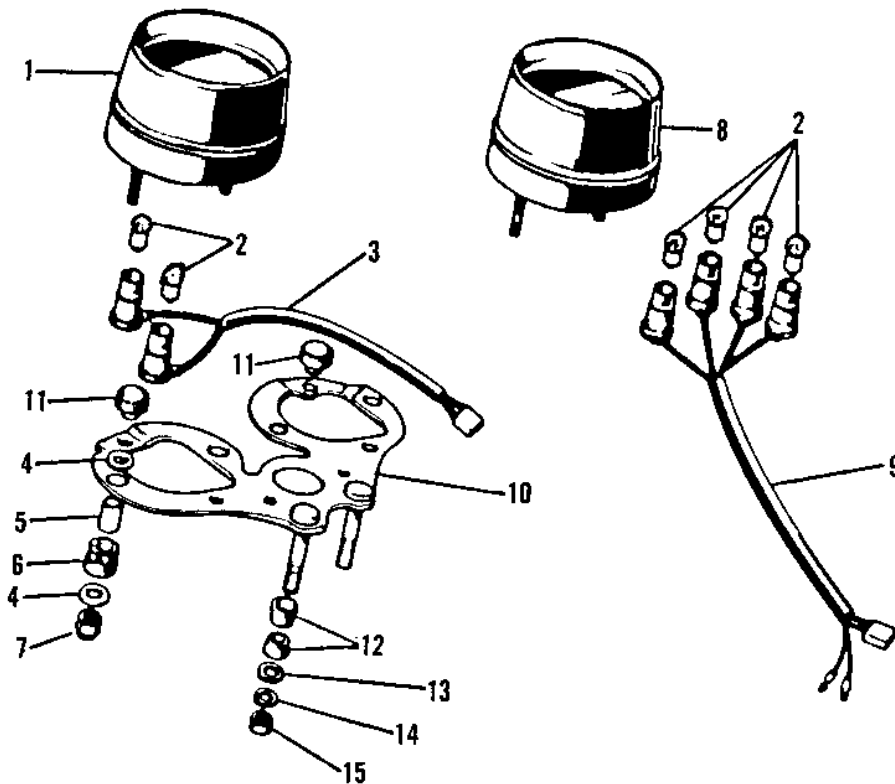

1976 KH500-A8

PARTS DIAGRAM

METERS (H1-B)

(H1-