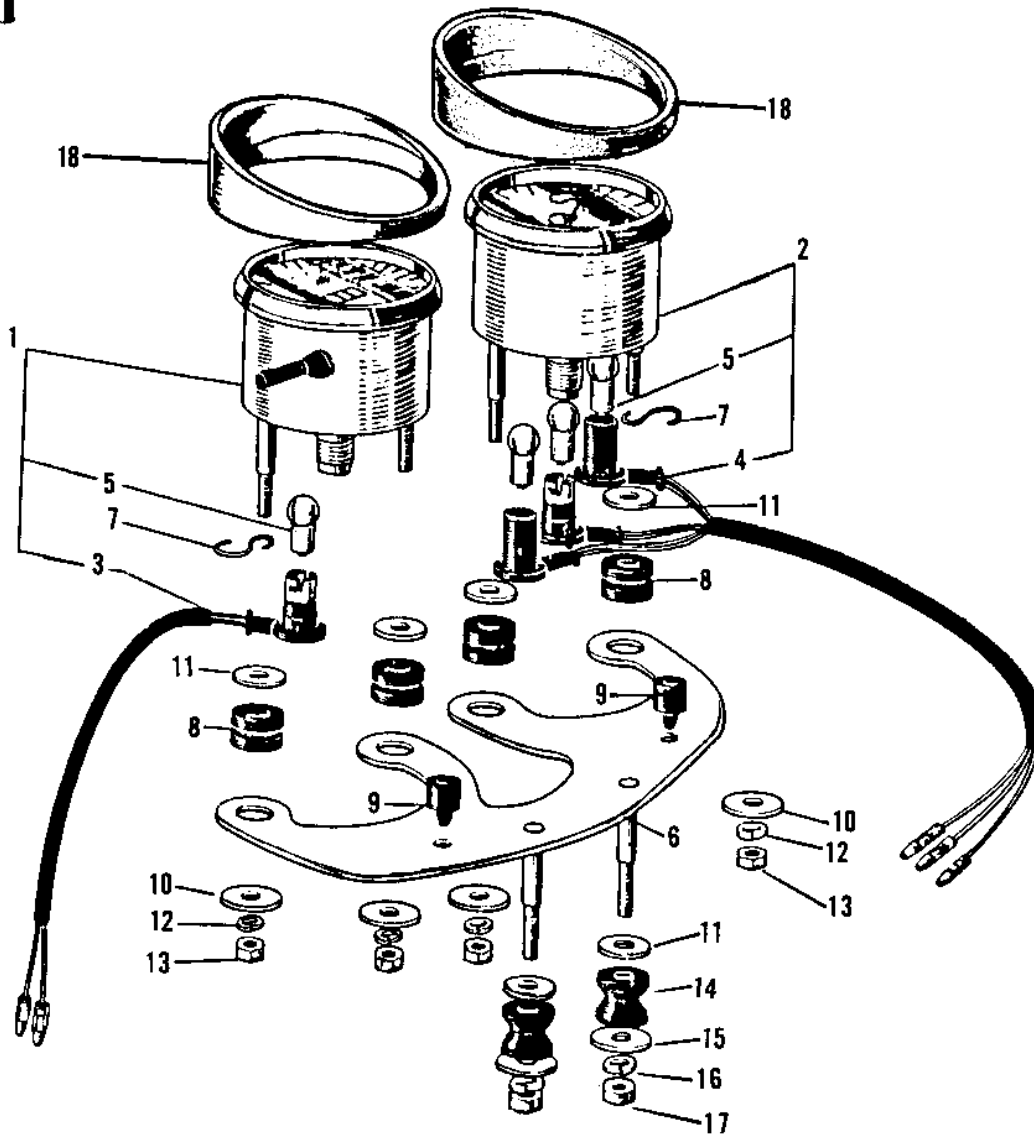

1976 KH500-A8

PARTS DIAGRAM

METERS (H1/A/C)

(H1/A

1976 KH500-A8

PARTS LIST

METERS (H1/A/C)

ITEM NAME	PART NUMBER	QUANTITY
SPEEDOMETER ASSY MPH (Ref # 1)	25005-027	1
TACHOMETER ASSY (Ref # 2)	25015-006	1
SOCKET SPEEDOMETER (Ref # 3)	25011-003	1
SOCKET TACHOMETER (Ref # 4)	25011-011	1
BULB 12V 3W (Ref # 5)	92069-018	4
BRACKET SPEEDOMETER (Ref # 6)	25008-009	1
CLAMP CABLE (Ref # 7)	25022-002	2
DAMPER RUBB SPEEDMETR (Ref # 8)	92075-034	4
DAMPER RUBB SPEEDMETR (Ref # 9)	92075-035	2
WASHER PL 5.5X20X1.2 (Ref # 10)	92022-104	4
WASHER PLAIN 8MM (Ref # 11)	411B0800	6
WASHER SPRING 5MM (Ref # 12)	461F0500	4
NUT,5MM (Ref # 13)	311B0500	4
DAMPER RUBB SPEEDMETR (Ref # 14)	92075-024	2
WASHER 6.5X20X1.6T (Ref # 15)	92022-125	2
WASHER SPRING 6MM (Ref # 16)	461F0600	2
NUT 6MM (Ref # 17)	311B0600	2
COVER-SPEEDOMETER (Ref # 18)	25012-003	2