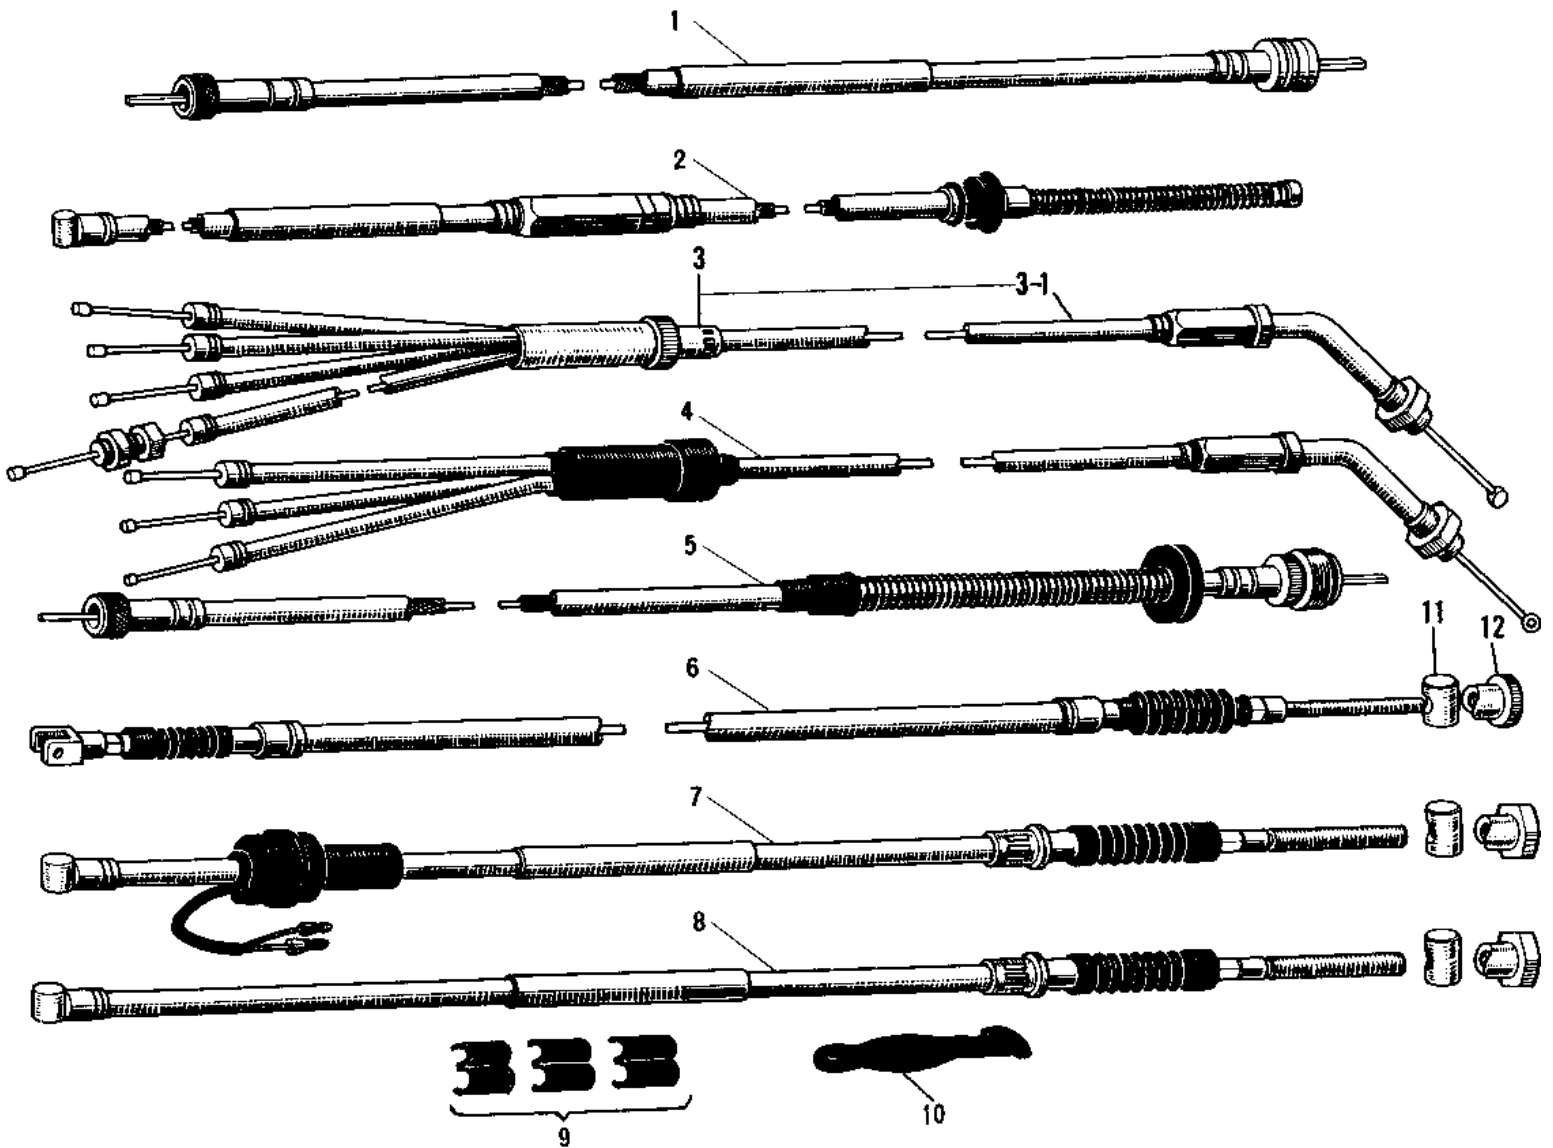

1976 KH500-A8

PARTS DIAGRAM

CABLES ('69-'72 H1/A/B/C)

1976 KH500-A8

PARTS LIST

CABLES ('69-'72 H1/A/B/C)

Kawasaki

Let the Good Times Roll®

ITEM NAME

PART NUMBER

QUANTITY
