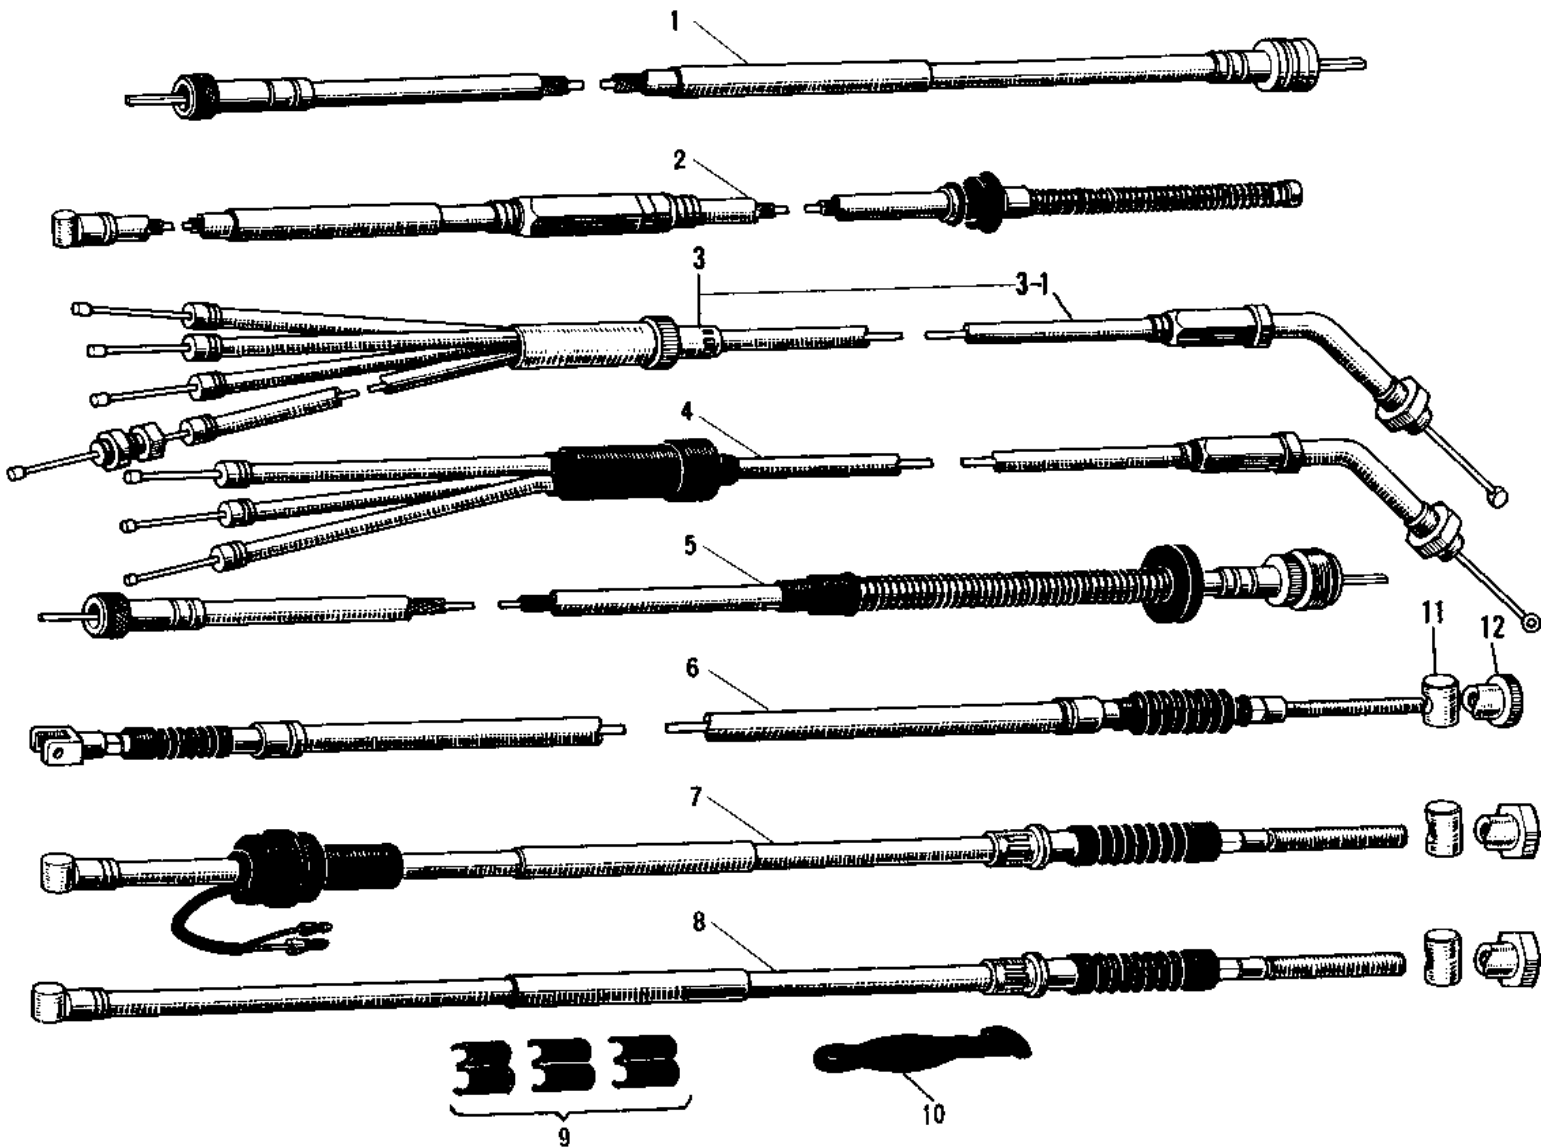

1970 Mach III

PARTS DIAGRAM

CABLES ('69-'72 H1/A/B/C)