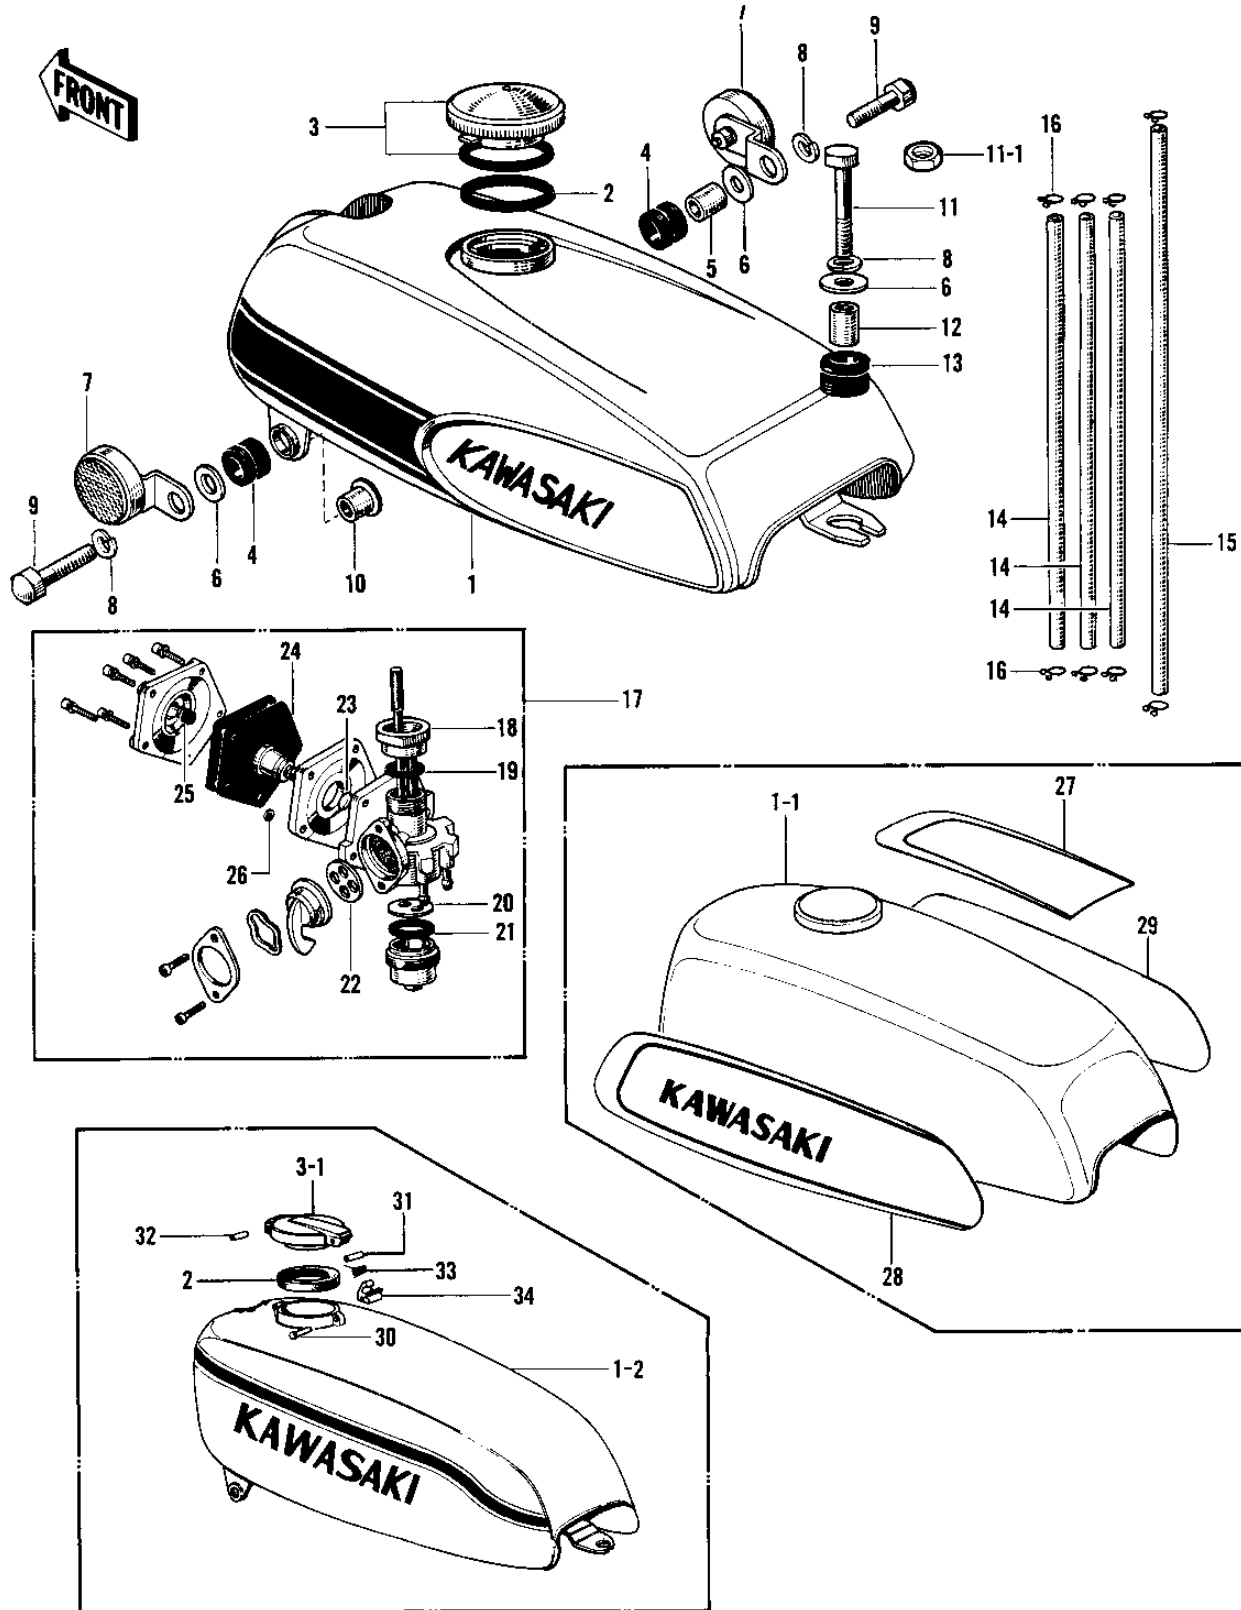

1976 KH500-A8

PARTS DIAGRAM

FUEL TANK ('69-'72 H1/A/B/C)

1976 KH500-A8

PARTS LIST

FUEL TANK ('69-'72 H1/A/B/C)

ITEM NAME

PART NUMBER

QUANTITY
