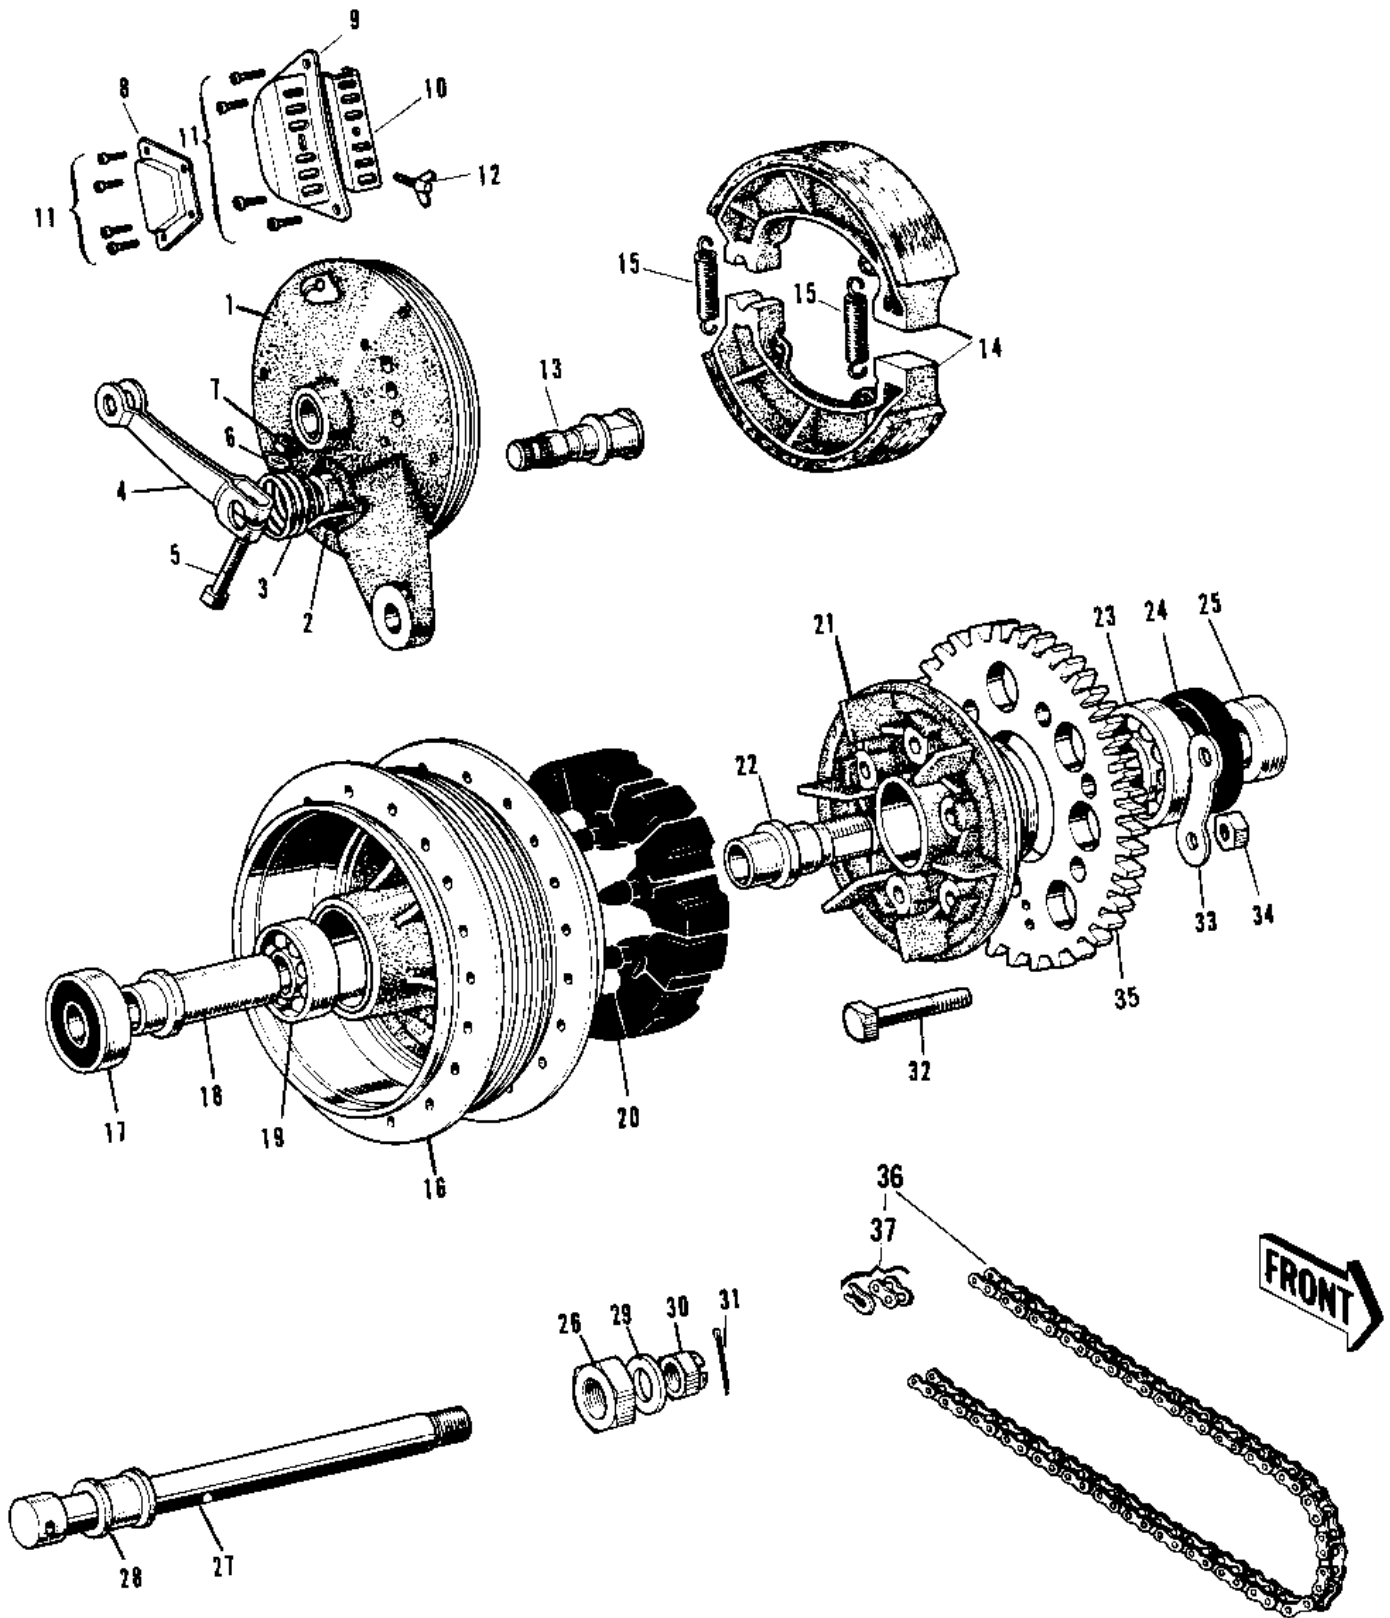

# 1976 KH500-A8

## PARTS DIAGRAM

### REAR HUB/BRAKE/CHAIN ('69-'72 H1/A/B/C)

## PARTS LIST

REAR HUB/BRAKE/CHAIN ('69-'72 H1/A/B/C)

**ITEM NAME**

**PART NUMBER**

**QUANTITY**

---