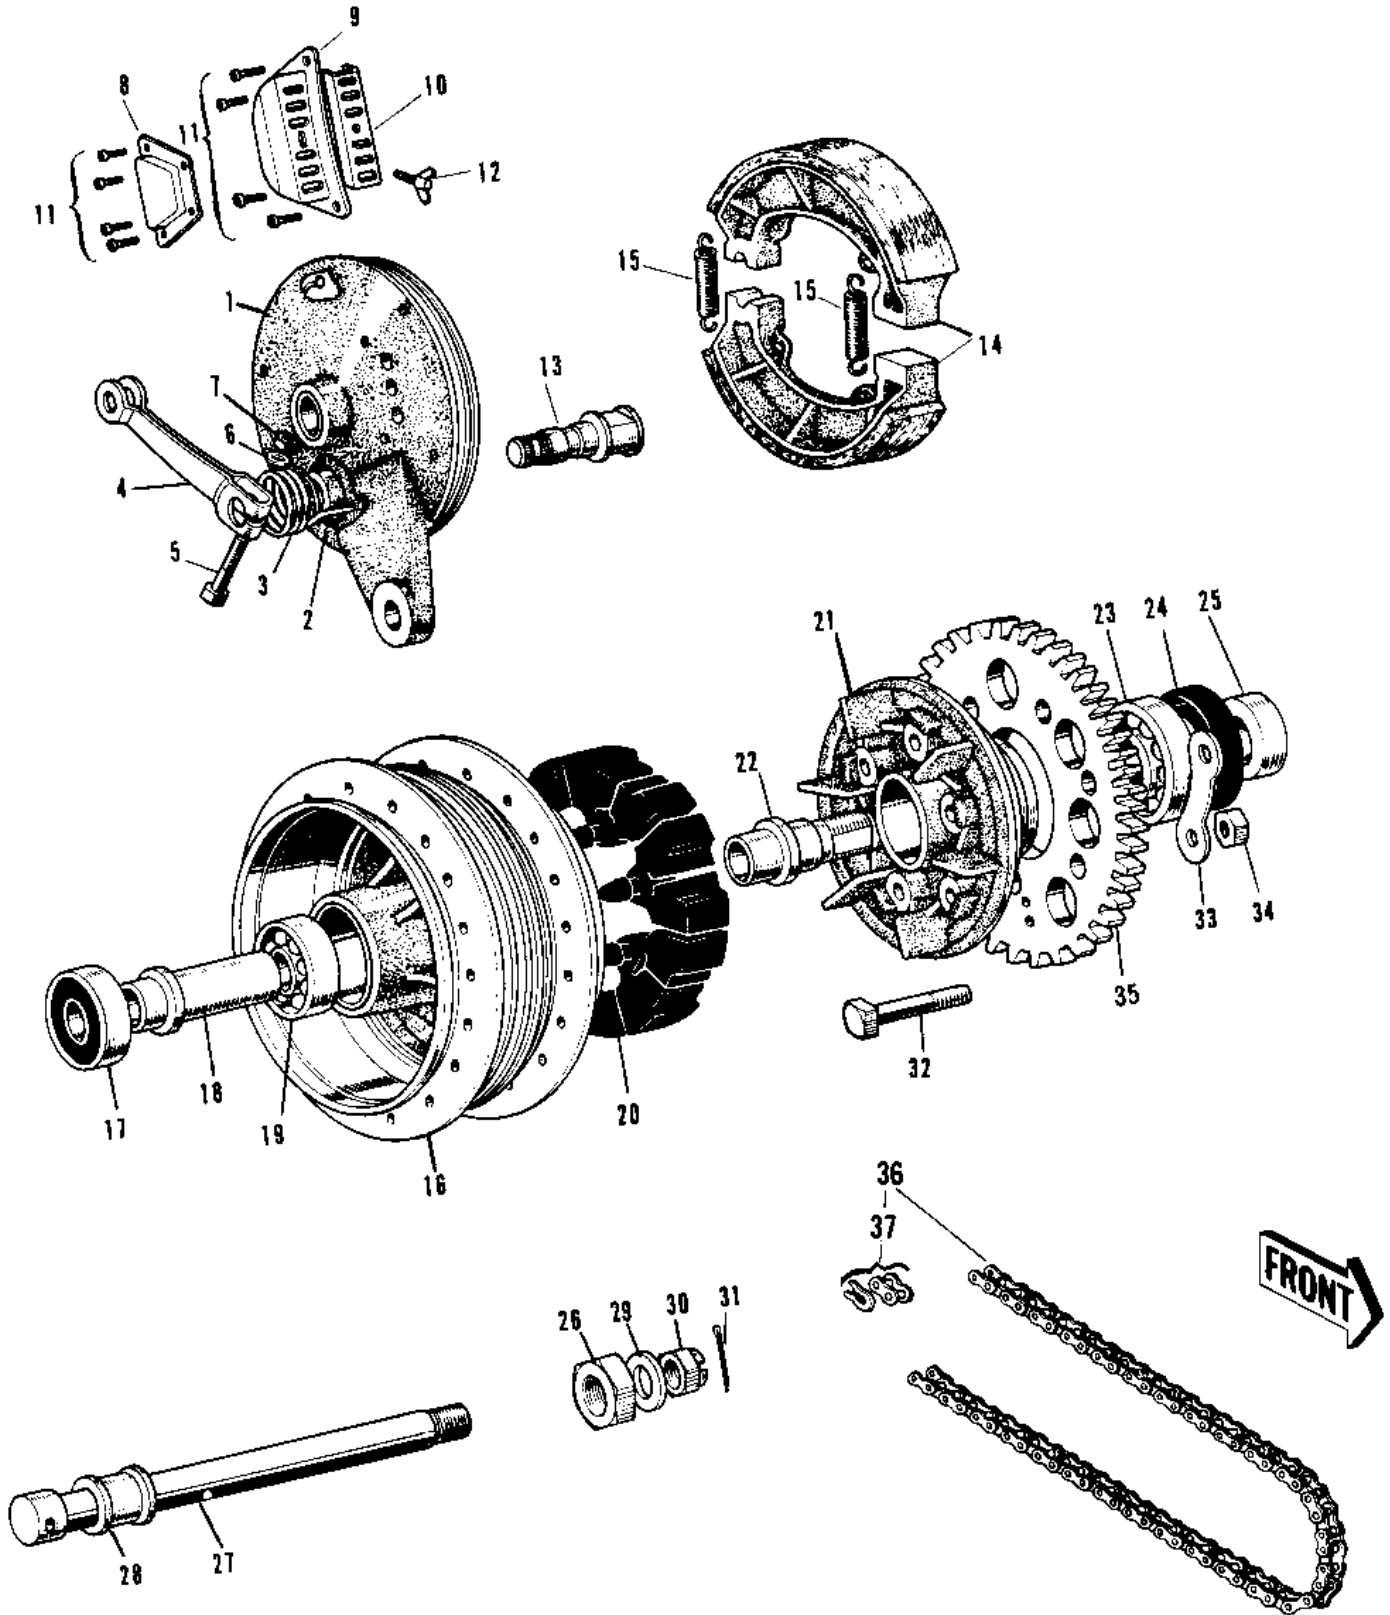

1976 KH500-A8

PARTS DIAGRAM

REAR HUB/BRAKE/CHAIN ('69-'72 H1/A/B/C)