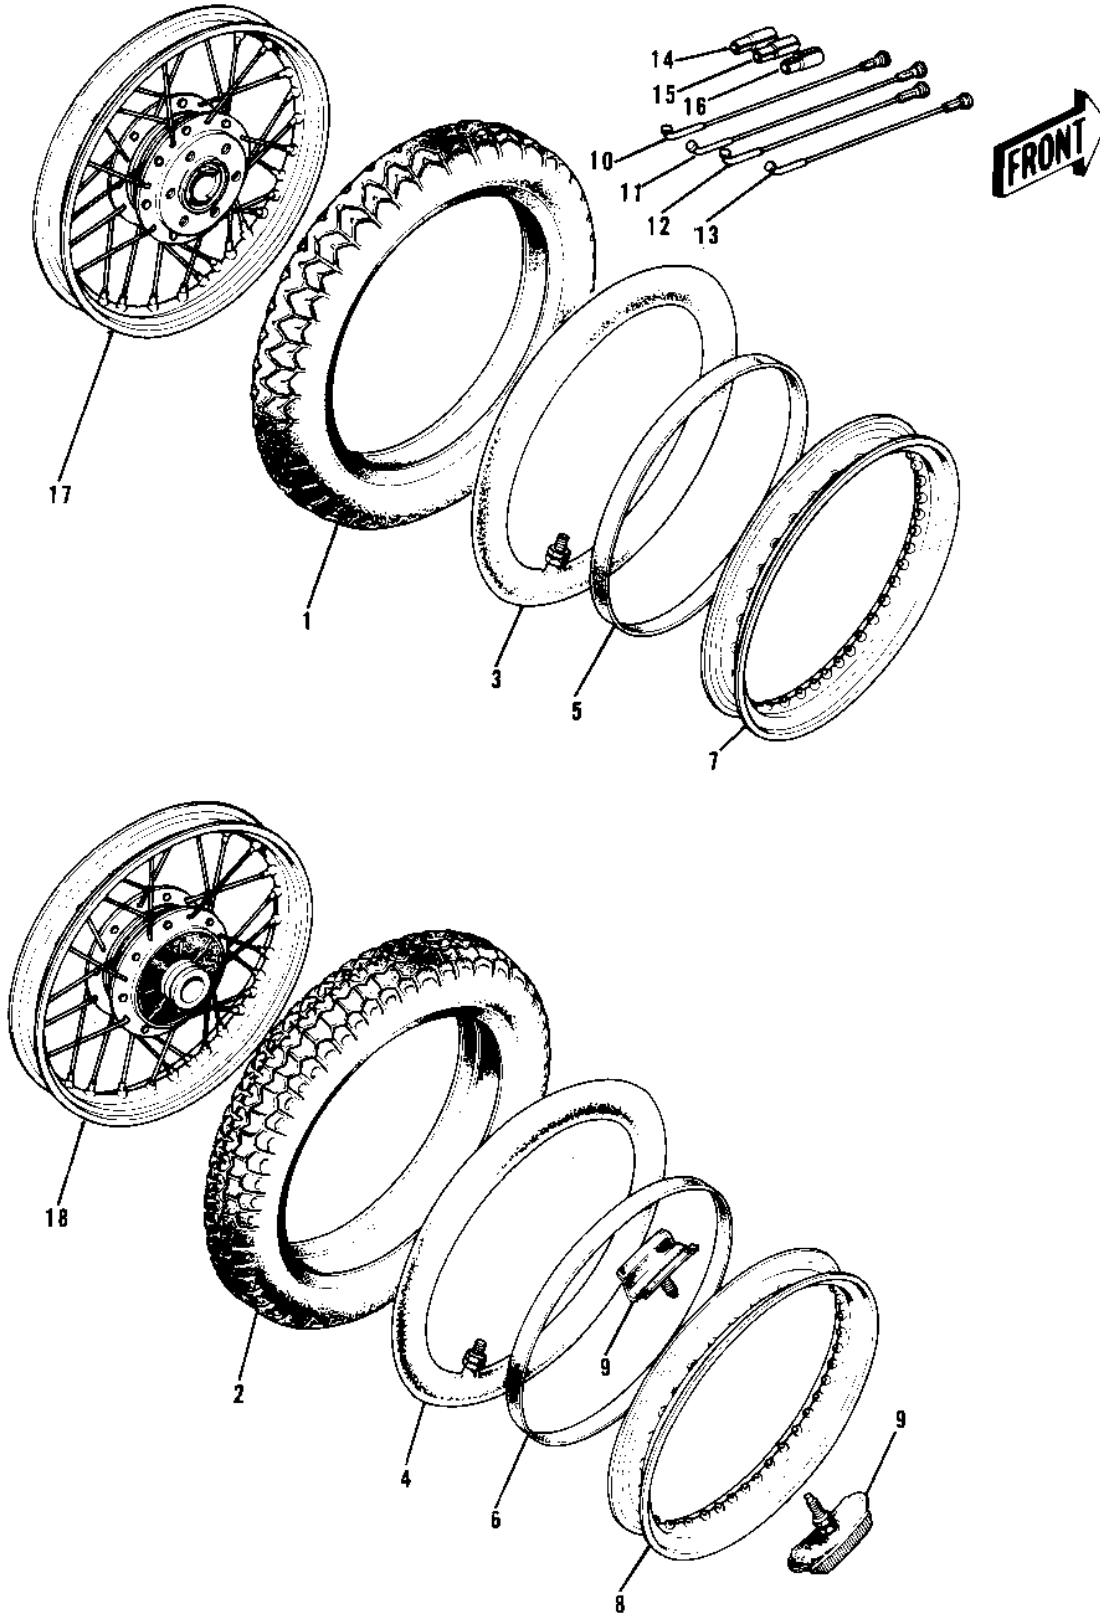

1976 KH500-A8

PARTS DIAGRAM

WHEELS/TIRES ('69-'72 H1/A/B/C)

1976 KH500-A8

PARTS LIST

WHEELS/TIRES ('69-'72 H1/A/B/C)

ITEM NAME	PART NUMBER	QUANTITY
UNAVAILABLE IN PRICE BOOK (Ref # 1)	41020-004	1
TIRE 325H-19 F6B F (Ref # 1)	41021-038	1
UNAVAILABLE IN PRICE BOOK (Ref # 2)	41021-011	1
TIRE 400H-18 K87 R (Ref # 2)	41021-039	1
*** N.L.A.*** (Canada) (Ref # 3)	41022-030	1
TUBE,3.0/3.25/3.60-19 (Ref # 3)	41022-1019	1
TUBE 350/375/410-18 (Ref # 4)	41022-031	1
BAND RIM (Ref # 5)	41023-015	1
BAND,RIM,4.00/5.10-18 (Ref # 6)	41023-1006	1
RIM 1.85BX19W (Ref # 7)	41025-056	1
RIM,1.8BX19W (Ref # 7)	41025-051	1
RIM-2-15BX18W (Ref # 8)	41025-058	1
PROTECTOR-BEAD 1.85B (Ref # 9)	41024-007	2
SPOKE-ASY,FR INNER (Ref # 10)	41027-044	20
SPOKE-ASY,FR INNER (Ref # 10)	41027-042	20
SPOKE-ASY,FR OUTER (Ref # 11)	41028-043	20
SPOKE-ASY,FR OUTER (Ref # 11)	41028-041	20
SPOKE-ASY,RR INNER (Ref # 12)	41027-047	20
SPOKE-ASY,RR OUTER (Ref # 13)	41028-046	20
WEIGHT,BALANCE,10G (Ref # 14)	41075-1007	AR
WEIGHT,BALANCE,20G (Ref # 15)	41075-1008	AR
WEIGHT,BALANCE,30G (Ref # 16)	41075-1009	AR
WHEEL ASSY FRONT (Ref # 17)	41074-006	1
WHEEL ASSY-FRONT (Ref # 17)	41074-022	1
WHEEL ASSY REAR (Ref # 18)	42048-008	1
WHEEL ASSY,REAR (Ref # 18)	42048-021	1