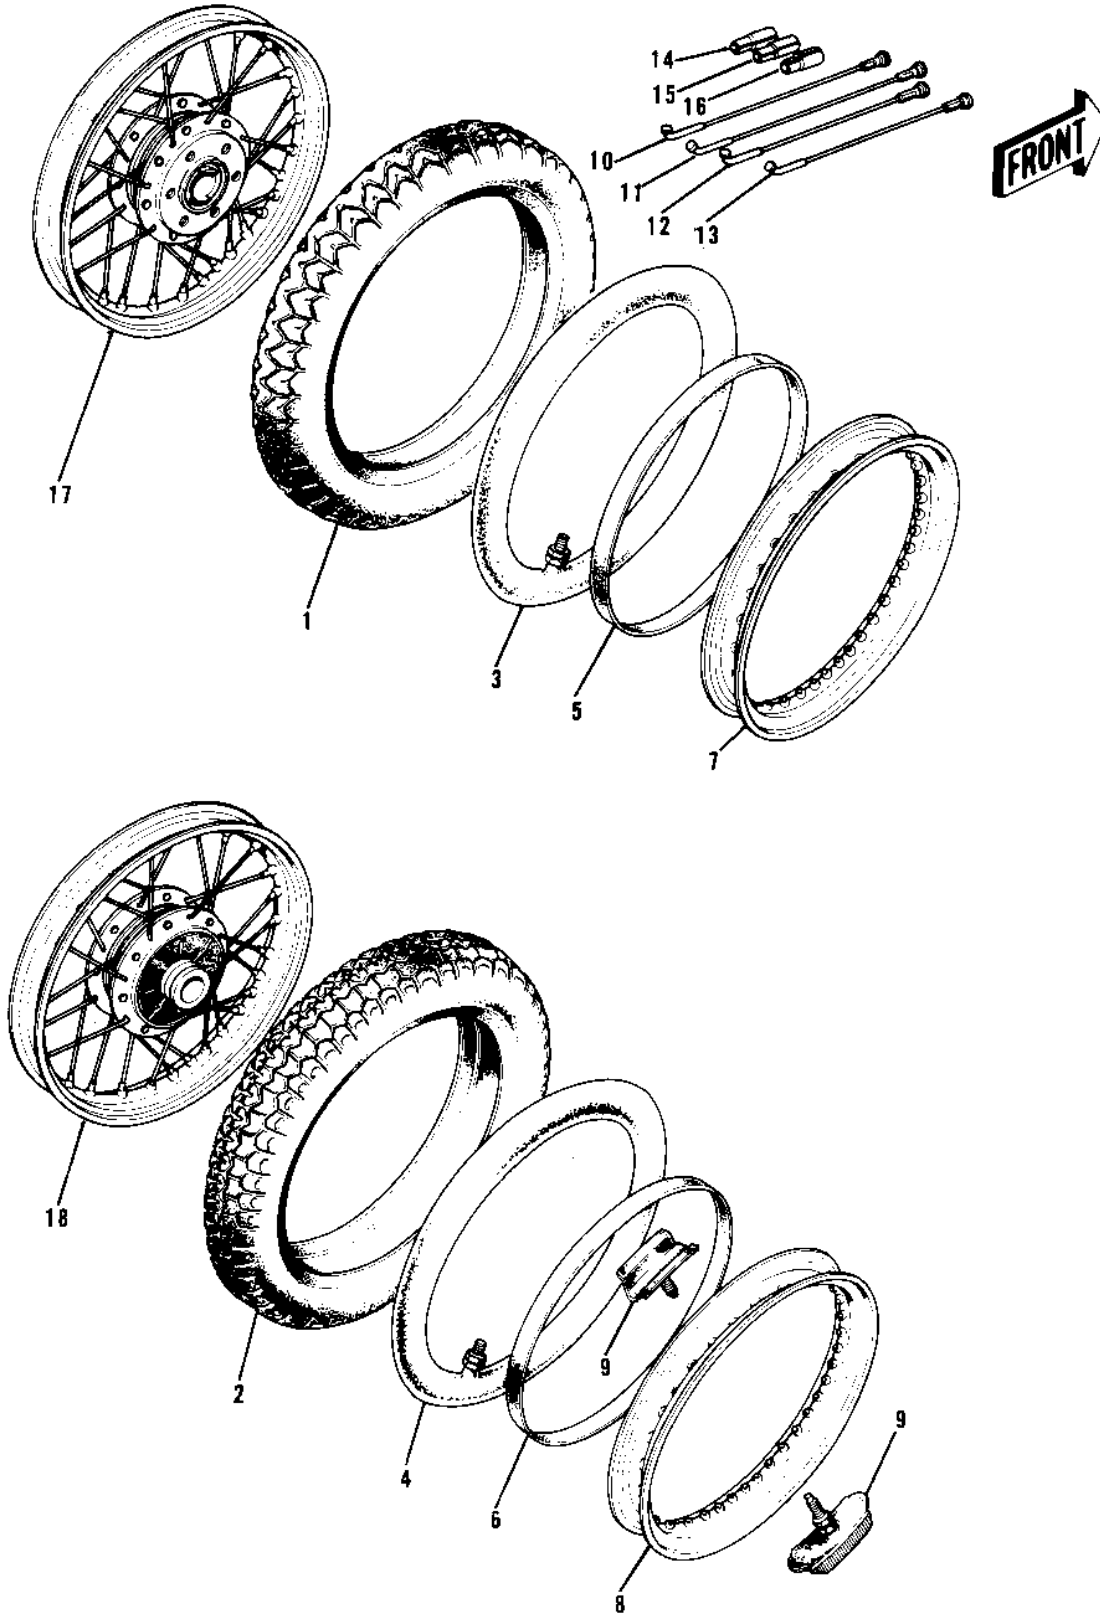

## PARTS DIAGRAM

### WHEELS/TIRES ('69-'72 H1/A/B/C)

## PARTS LIST

### WHEELS/TIRES ('69-'72 H1/A/B/C)

ITEM NAME	PART NUMBER	QUANTITY
UNAVAILABLE IN PRICE BOOK (Ref # 1)	41020-004	1
TIRE 325H-19 F6B F (Ref # 1)	41021-038	1
UNAVAILABLE IN PRICE BOOK (Ref # 2)	41021-011	1
TIRE 400H-18 K87 R (Ref # 2)	41021-039	1
*** N.L.A.*** (Canada) (Ref # 3)	41022-030	1
TUBE,3.0/3.25/3.60-19 (Ref # 3)	41022-1019	1
TUBE 350/375/410-18 (Ref # 4)	41022-031	1
BAND RIM (Ref # 5)	41023-015	1
BAND,RIM,4.00/5.10-18 (Ref # 6)	41023-1006	1
RIM 1.85BX19W (Ref # 7)	41025-056	1
RIM,1.8BX19W (Ref # 7)	41025-051	1
RIM-2-15BX18W (Ref # 8)	41025-058	1
PROTECTOR-BEAD 1.85B (Ref # 9)	41024-007	2
SPOKE-ASY,FR INNER (Ref # 10)	41027-044	20
SPOKE-ASY,FR INNER (Ref # 10)	41027-042	20
SPOKE-ASY,FR OUTER (Ref # 11)	41028-043	20
SPOKE-ASY,FR OUTER (Ref # 11)	41028-041	20
SPOKE-ASY,RR INNER (Ref # 12)	41027-047	20
SPOKE-ASY,RR OUTER (Ref # 13)	41028-046	20
WEIGHT,BALANCE,10G (Ref # 14)	41075-1007	AR
WEIGHT,BALANCE,20G (Ref # 15)	41075-1008	AR
WEIGHT,BALANCE,30G (Ref # 16)	41075-1009	AR
WHEEL ASSY FRONT (Ref # 17)	41074-006	1
WHEEL ASSY-FRONT (Ref # 17)	41074-022	1
WHEEL ASSY REAR (Ref # 18)	42048-008	1
WHEEL ASSY,REAR (Ref # 18)	42048-021	1