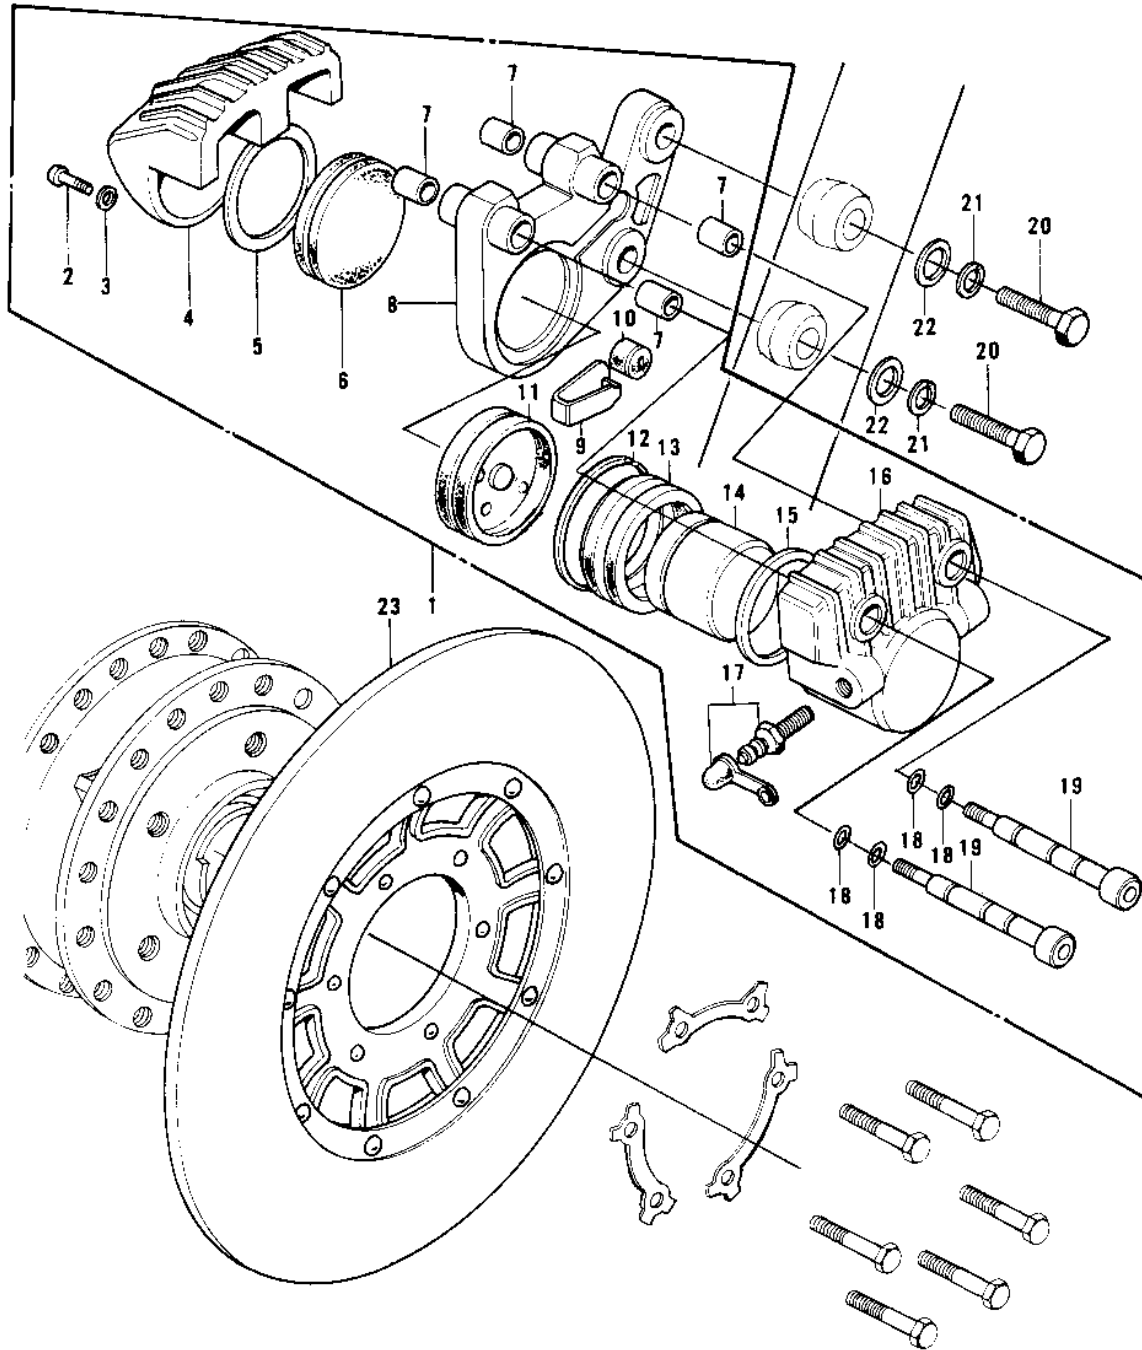

1969 Mach III

PARTS DIAGRAM FRONT BRAKE (H1-B)

(H1-

1969 Mach III

PARTS LIST

FRONT BRAKE (H1-B)

Kawasaki

Let the Good Times Roll®

ITEM NAME

PART NUMBER

QUANTITY
