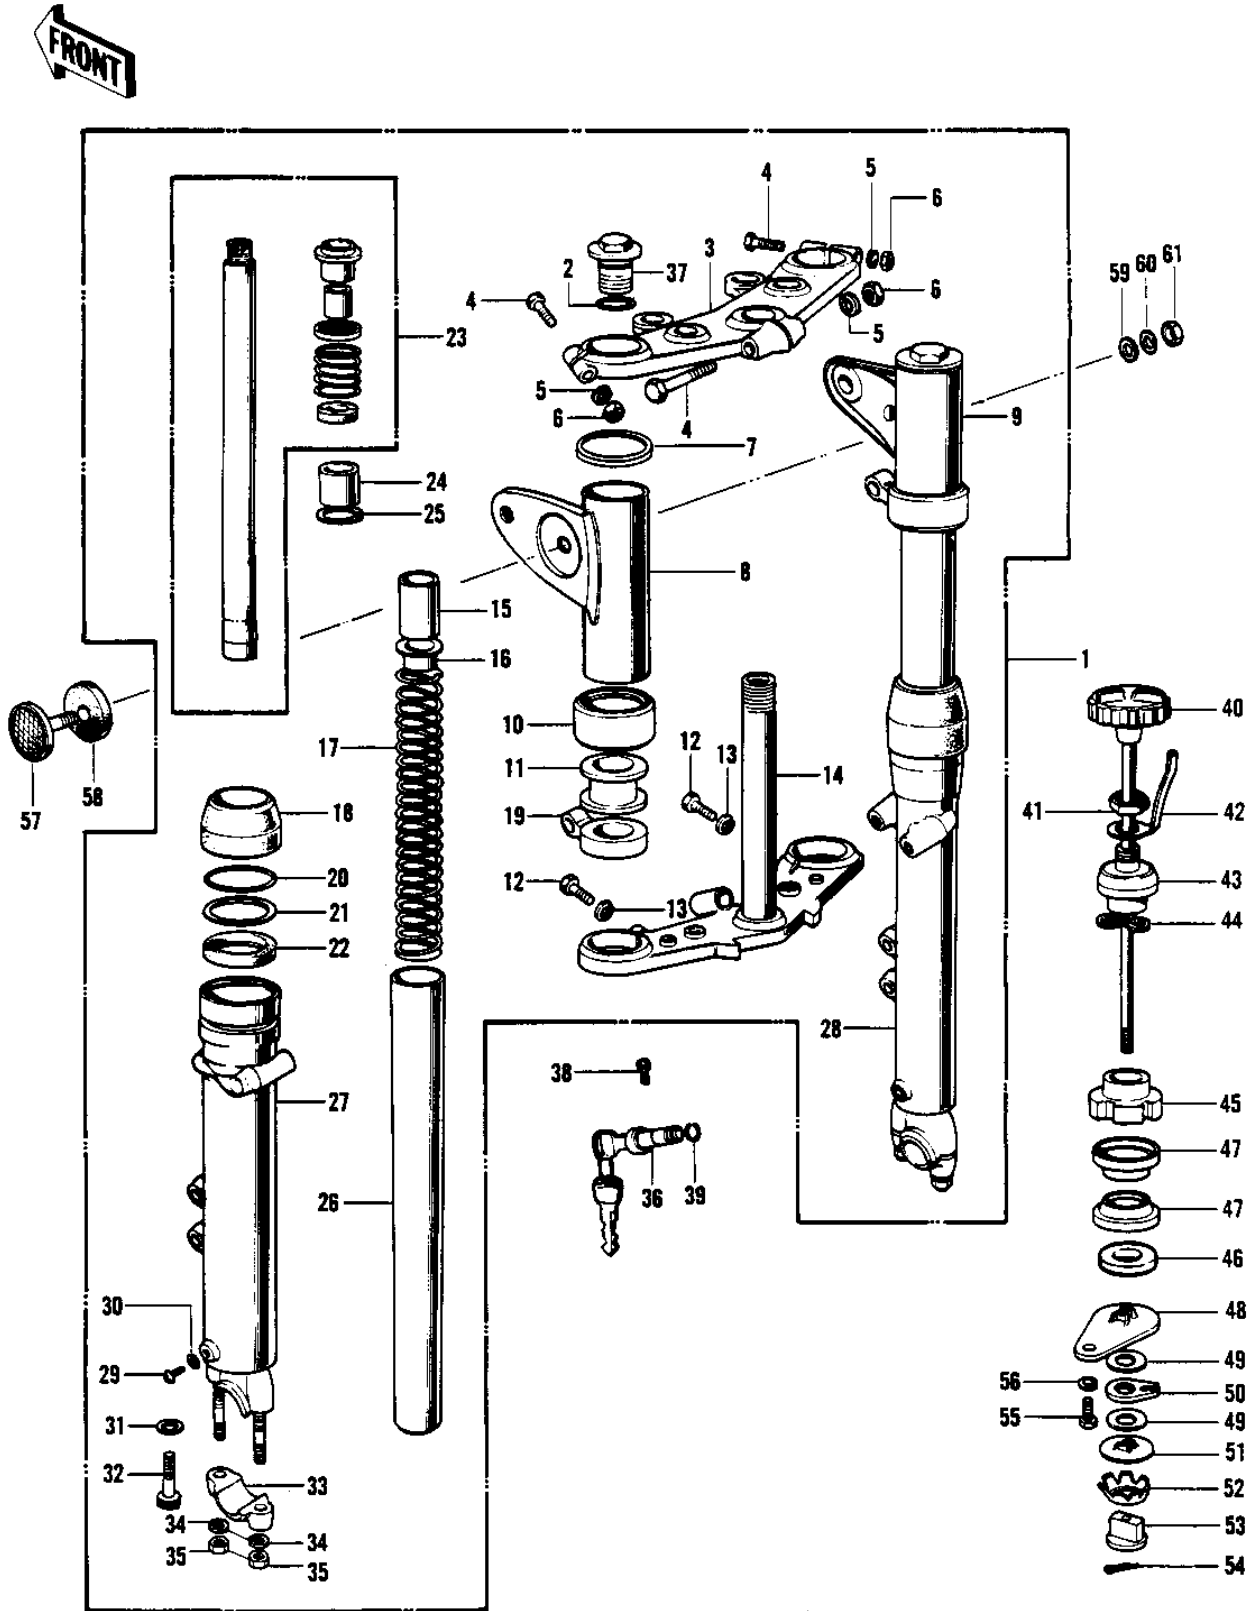

1976 KH500-A8

PARTS DIAGRAM FRONT FORK (H1-B)

1976 KH500-A8

PARTS LIST

FRONT FORK (H1-B)

ITEM NAME

PART NUMBER

QUANTITY
