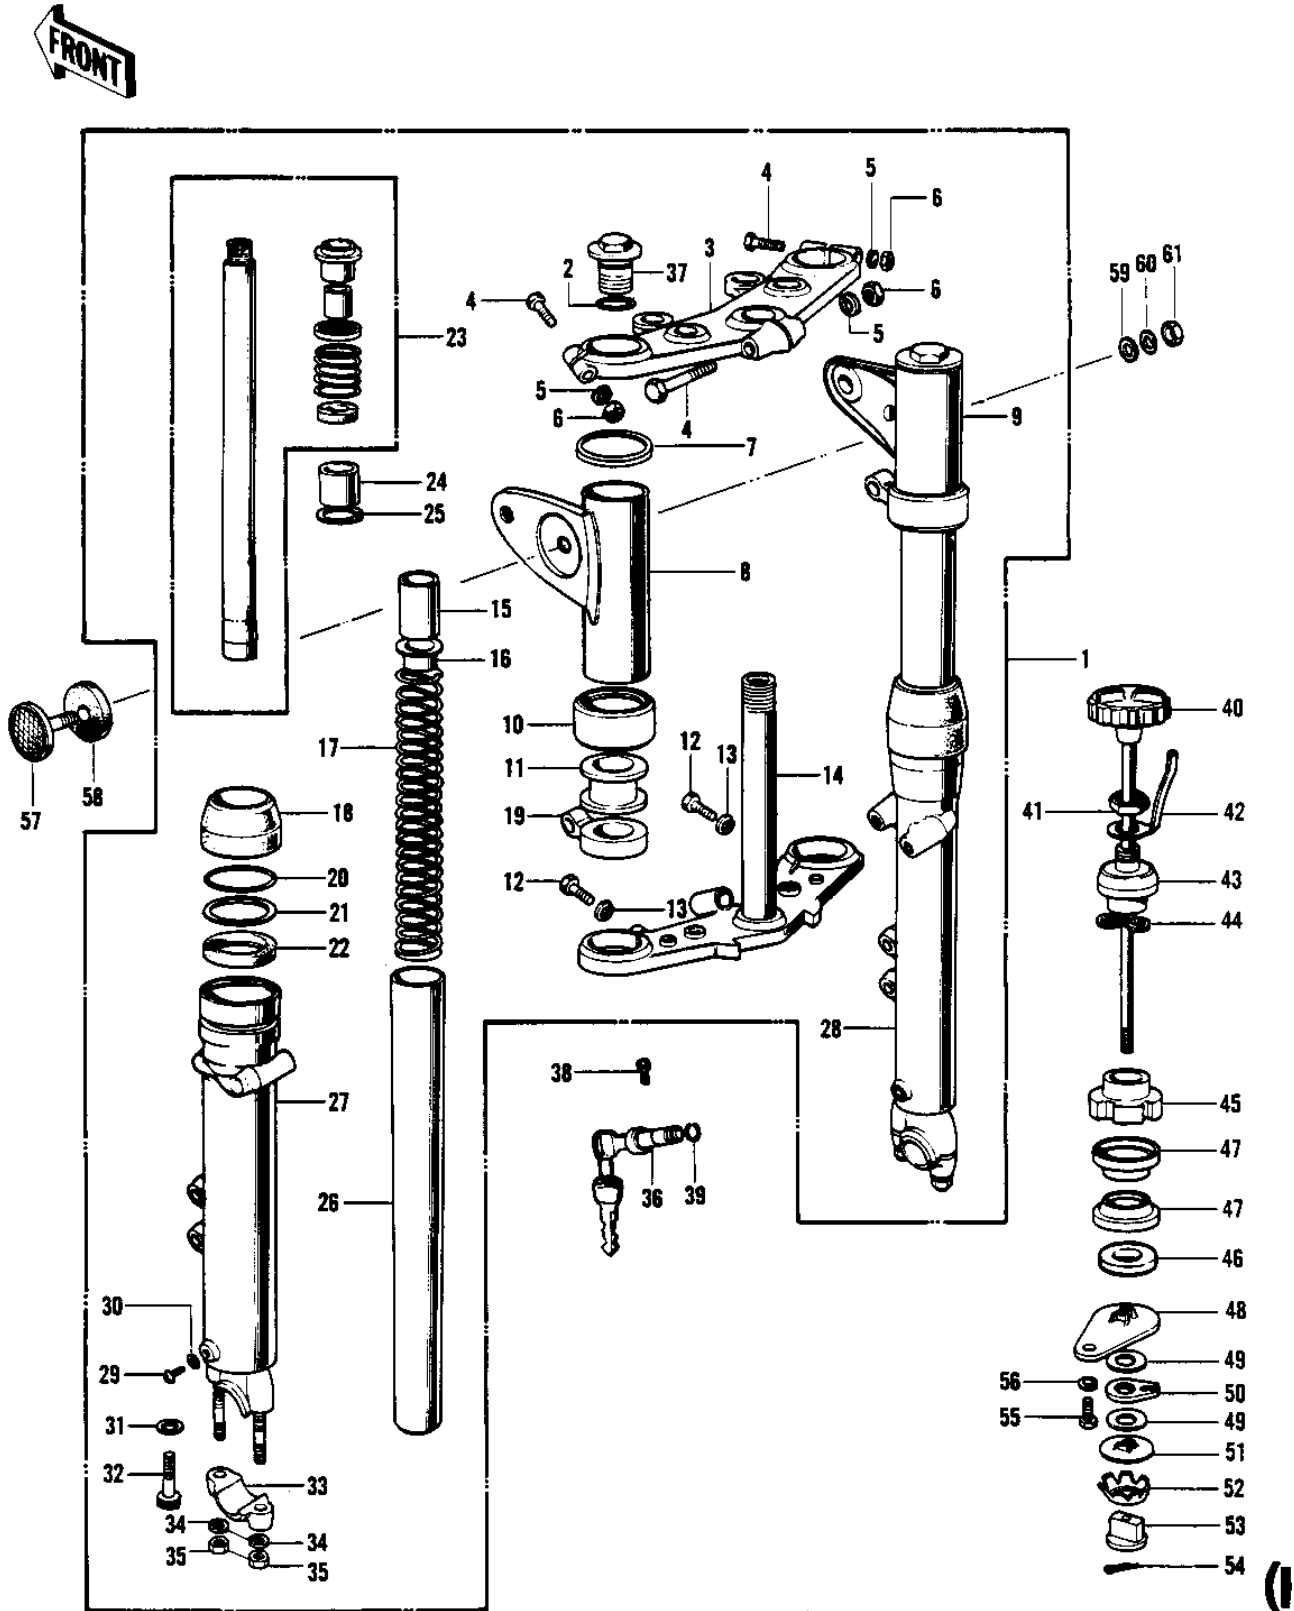

1970 Mach III

PARTS DIAGRAM FRONT FORK (H1-B)

1970 Mach III

PARTS LIST

FRONT FORK (H1-B)

ITEM NAME	PART NUMBER	QUANTITY
FORK-FRONT (Ref # 1)	44001-087	1
'O' RING FORK TOP (Ref # 2)	44046-015	2
HEAD-STEERING STEM (Ref # 3)	44039-040	1
BOLT-HEX HEAD,8X55 (Ref # 4)	44041-038	3
WASHER SPRING 8MM (Ref # 5)	461F0800	3
NUT,8M/M (Ref # 6)	311N0800	3
WASHER-FORK COVER (Ref # 7)	44032-008	2
COVER,L.H,FORK,F.BLCK (Ref # 8)	44033-043-21	1
COVER,R.H FORK,F.BLK (Ref # 9)	44034-042-21	1
GUIDE-FORK COVER (Ref # 10)	44064-002	2
GASKET-FORK COVER (Ref # 11)	44045-035	2
BOLT-HEX HEAD,12X36 (Ref # 12)	113B1236A	2
WASHER SPRING 12MM (Ref # 13)	461F1200	2
STEM-STEERING (Ref # 14)	44037-041	1
SPACER-FORK SPRING (Ref # 15)	44028-023	2
GUIDE-FORK SPRING (Ref # 16)	44029-019	2
SPRING-FORK (Ref # 17)	44026-031	2
DUST SHIELD-FORK (Ref # 18)	44010-021	2
DUST SHIELD-FORK (Ref # 18)	44010-021	2
BRACKET-TURN SIG LAMP (Ref # 19)	23051-031	2
CIRCLIP-OIL SEAL FIT (Ref # 20)	44044-012	2
WASHER-OIL SEAL FIT (Ref # 21)	44043-044	2
SEAL-OIL,FORK OUTER P (Ref # 22)	92049-1216	2
CYLINDER-FORK (Ref # 23)	44022-007	2
CYLINDER-FORK (Ref # 23)	44023-006	2
PISTON FORK (Ref # 24)	44018-003	2
PISTON,FORK (Ref # 24)	44018-009	2
CIRCLIP FORK PISTON (Ref # 25)	44044-008	2
CIRCLIP,FORK PISTON (Ref # 25)	44044-019	2

1970 Mach III

PARTS LIST

FRONT FORK (H1-B)

ITEM NAME	PART NUMBER	QUANTITY
BOLT SMALL (Ref # 55)	114G0812	1
WASHER SPRING 8MM (Ref # 56)	461F0800	1
REFLECTOR-REFLEX,FRNT (Ref # 57)	28012-006	2
DAMPER RUBBER-REFLCTR (Ref # 58)	92094-009	2
WASHER PLAIN 5MM (Ref # 59)	411B0500	2
WASHER SPRING 5MM (Ref # 60)	461F0500	2
NUT,5MM (Ref # 61)	311B0500	2