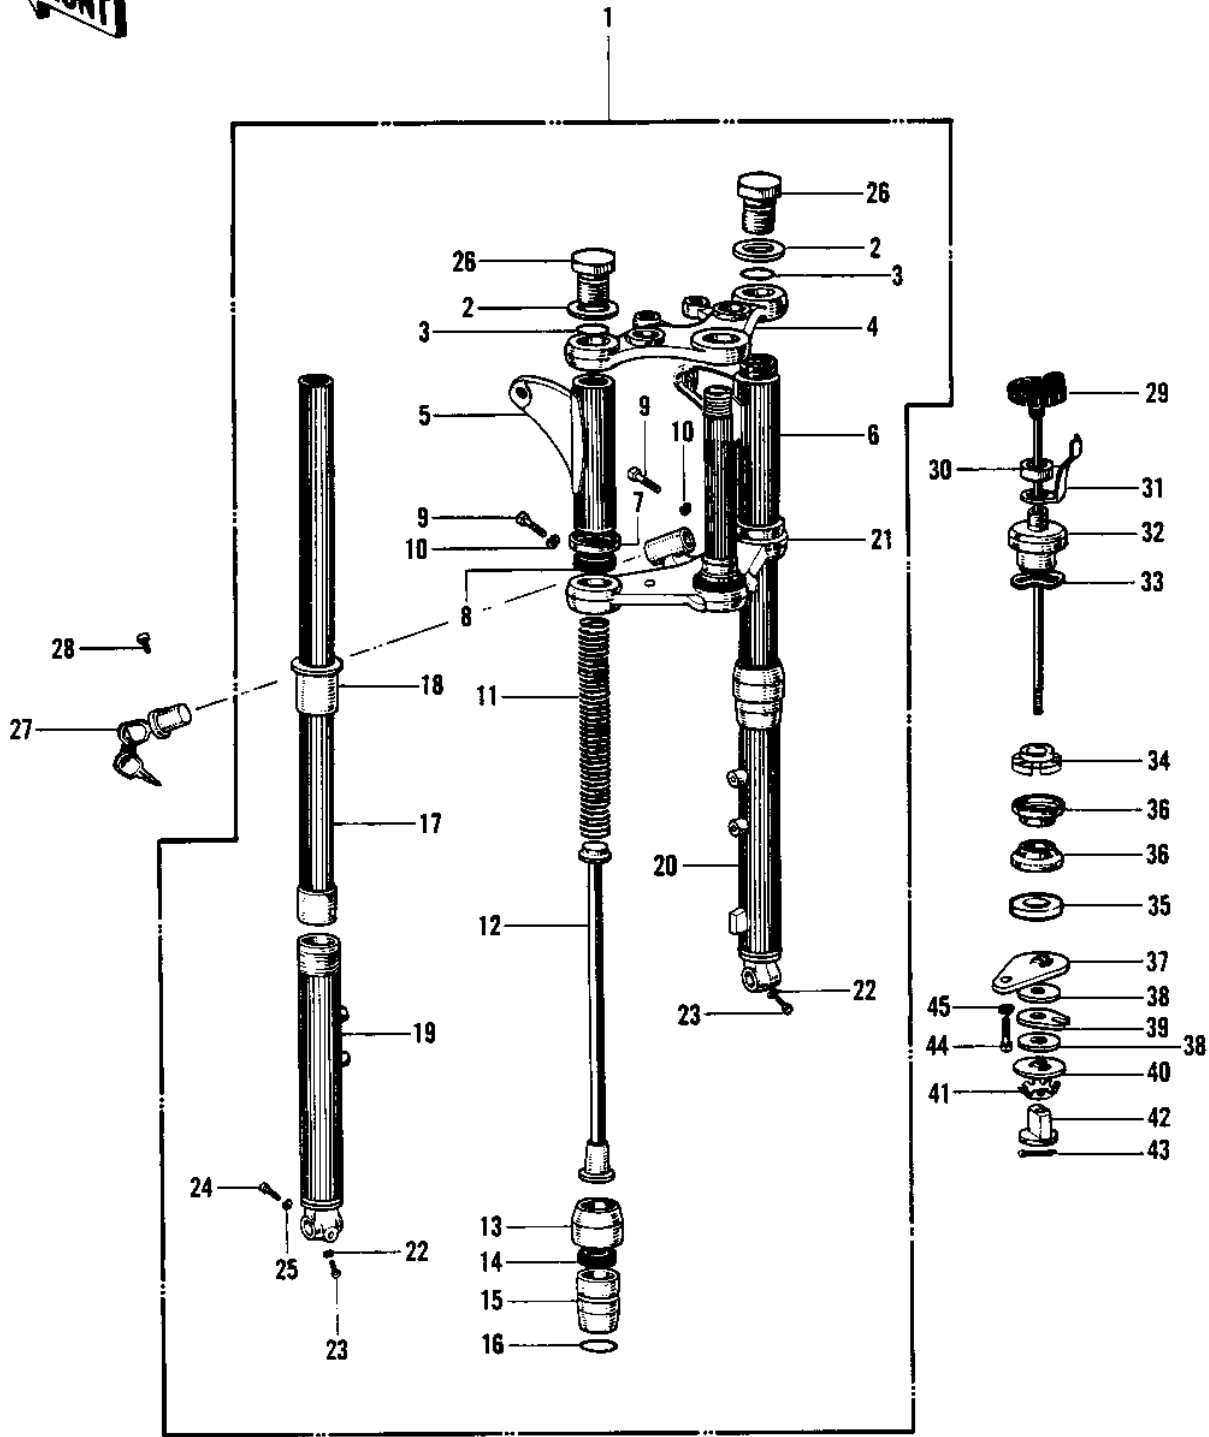

1976 KH500-A8

PARTS DIAGRAM

FRONT FORK (H1/A/C)

(H1/A)

1976 KH500-A8

PARTS LIST

FRONT FORK (H1/A/C)

Kawasaki

Let the Good Times Roll®

ITEM NAME

PART NUMBER

QUANTITY
