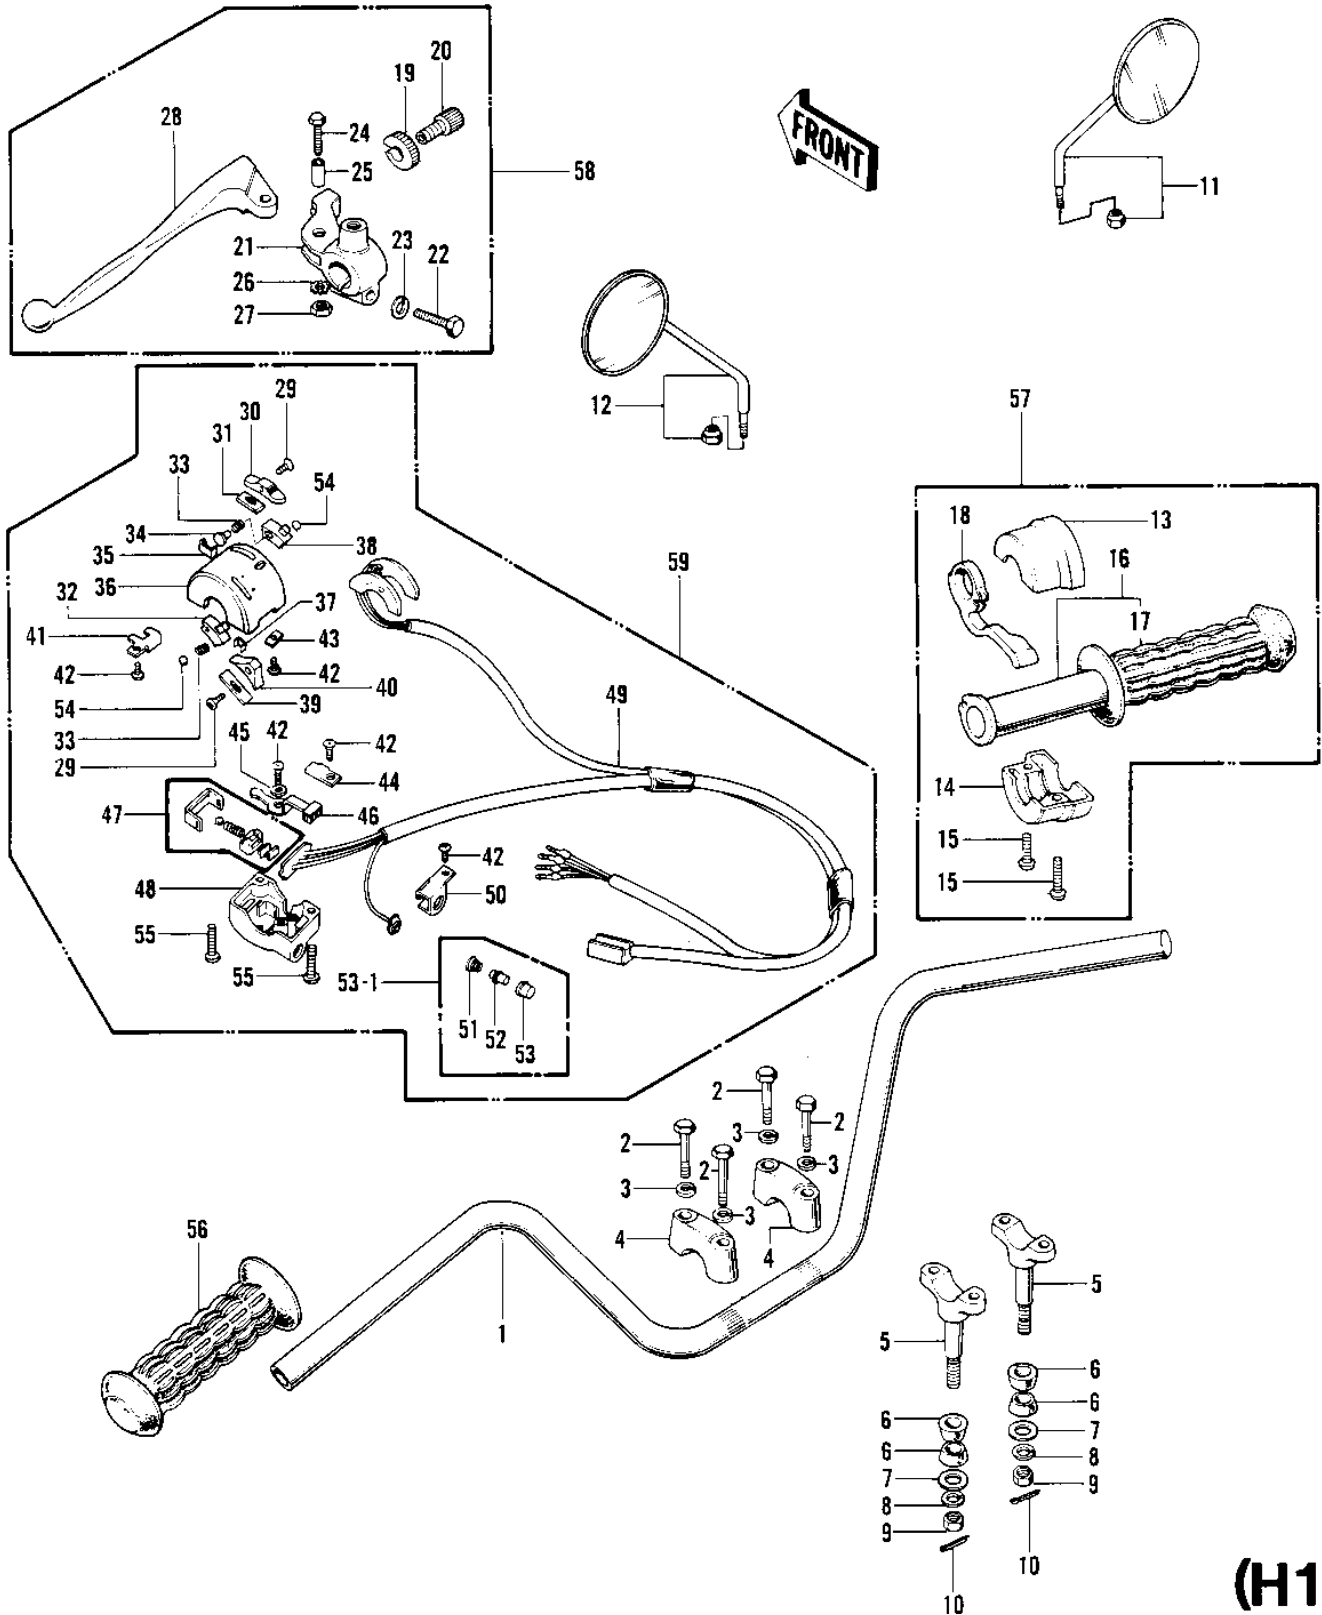

1976 KH500-A8

PARTS DIAGRAM HANDLEBAR (H1-B)

(H1-

1976 KH500-A8

PARTS LIST

HANDLEBAR (H1-B)

Kawasaki

Let the Good Times Roll®

ITEM NAME

PART NUMBER

QUANTITY
