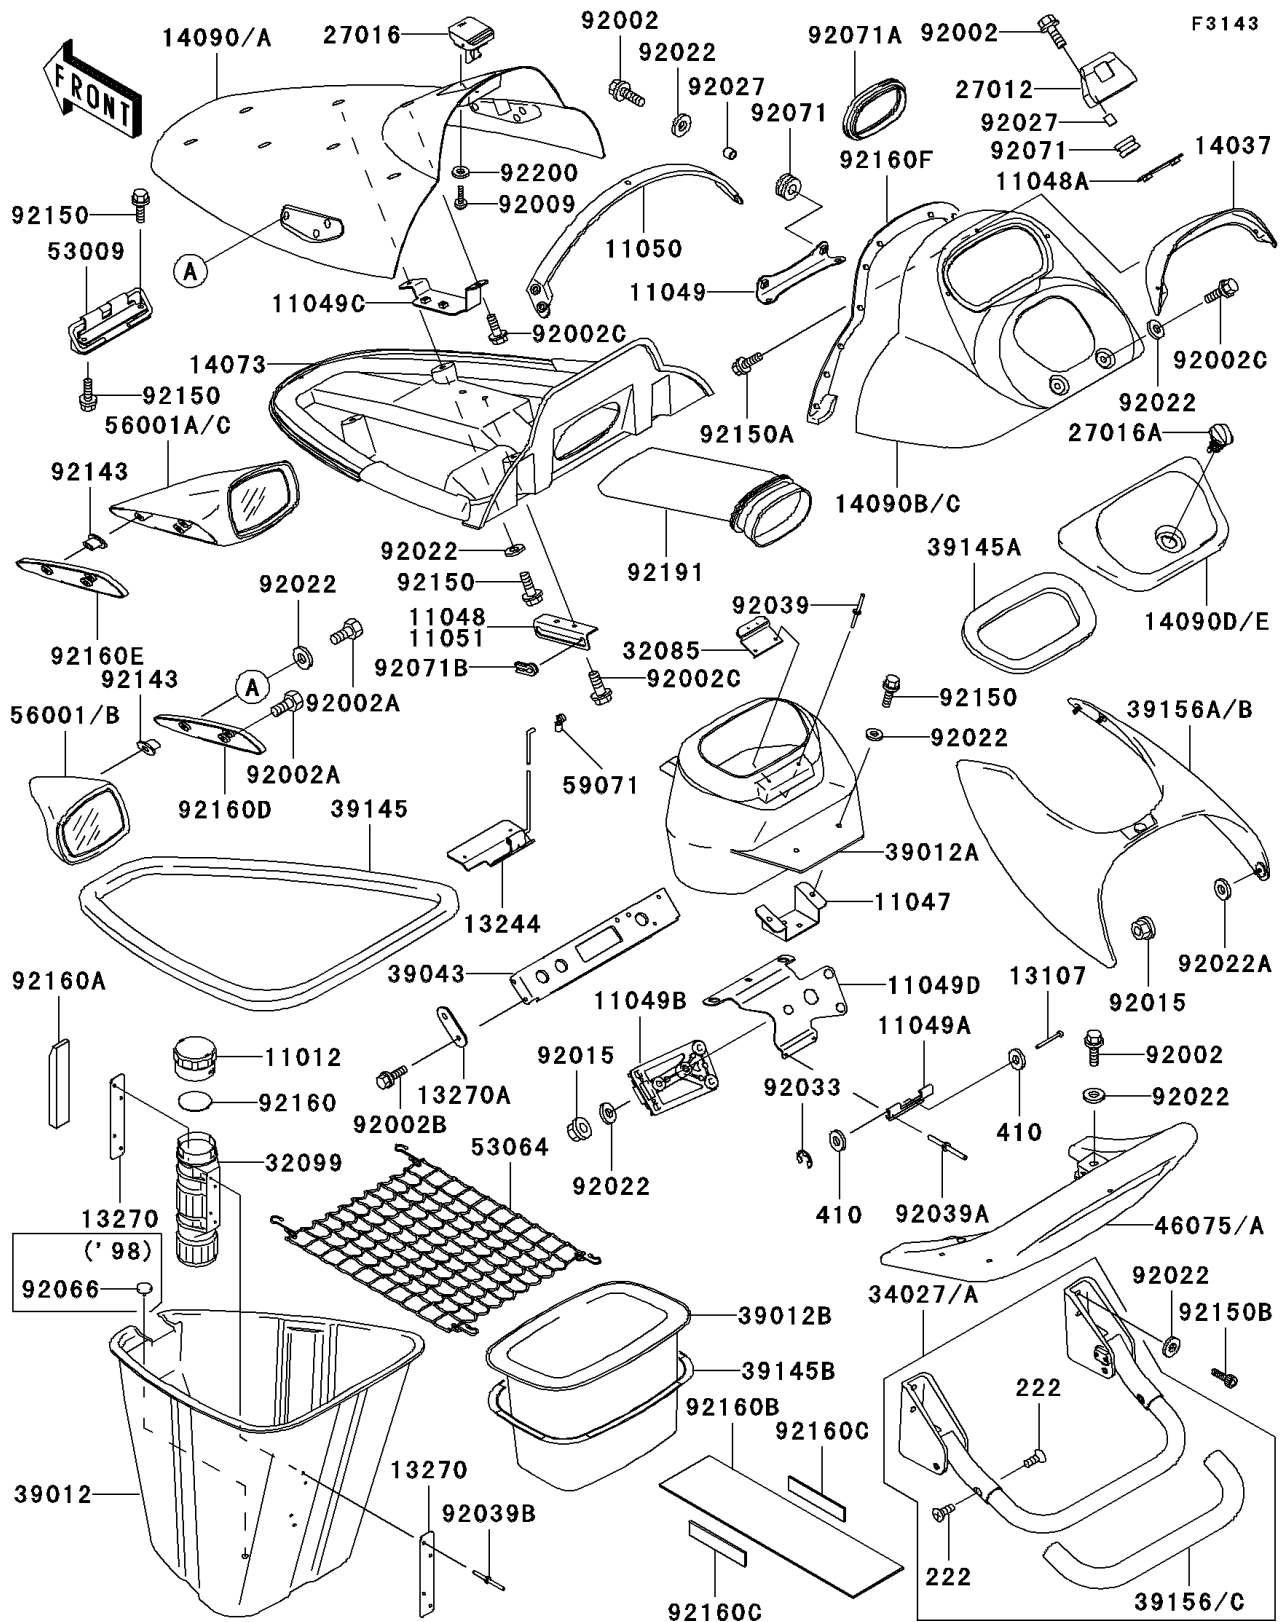

1999 1100 STX

PARTS DIAGRAM

Hull Fittings

1999 1100 STX

PARTS LIST

Hull Fittings

ITEM NAME	PART NUMBER	QUANTITY
CAP,FIRE EXTINGUISHER (Ref # 11012)	11012-3766	1
BRACKET,FUEL FILTER (Ref # 11047)	11047-3761	1
BRACKET,HATCH COVER LOCK (Ref # 11048A)	11048-3778	1
BRACKET,HANDLE COVER (Ref # 11049)	11049-3716	1
BRACKET (Ref # 11049A)	11049-3717	1
BRACKET (Ref # 11049B)	11049-3718	1
BRACKET,HATCH COVER (Ref # 11049C)	11049-3736	1
BRACKET (Ref # 11049D)	11049-3743	1
BRACKET,HATCH COVER (Ref # 11050)	11050-3739	1
BRACKET,HATCH COVER (Ref # 11051)	11051-3725	1
SHAFT,3X32 (Ref # 13107)	13107-3745	2
STOPPER-ASSY,HATCH COVER (Ref # 13244)	13244-3701	1
PLATE,FIRE EXTINGUISHER (Ref # 13270)	13270-3729	2
PLATE (Ref # 13270A)	13270-3835	2
SCREEN,F.BLACK (Ref # 14037)	14037-3707-6Z	1
DUCT,FR (Ref # 14073)	14073-3758	1
COVER,HATCH,S.RED (Ref # 14090A)	14090-3769-H1	1
COVER,HANDLE,S.RED (Ref # 14090C)	14090-3770-H1	1
COVER,CENTER STORAGE,S.RED (Ref # 14090E)	14090-3771-H1	1
HOOK,HATCH COVER LOCK (Ref # 27012)	27012-3803	1
LOCK-ASSY,HATCH COVER (Ref # 27016)	27016-3737	1
LOCK-ASSY,STORAGE COVER (Ref # 27016A)	27016-3743	1
STOPPER,STORAGE LOCK (Ref # 32085)	32085-3726	1
CASE,FIRE EXTINGUISHER (Ref # 32099)	32099-3769	1
STEP-ASSY (Ref # 34027A)	34027-3705	1
CASE-STORAGE,FR (Ref # 39012)	39012-3715	1
CASE-STORAGE,CNT (Ref # 39012A)	39012-3719	1
CASE-STORAGE,RR (Ref # 39012B)	39012-3720	1
CROSSMEMBER-COMP (Ref # 39043)	39043-3701	1