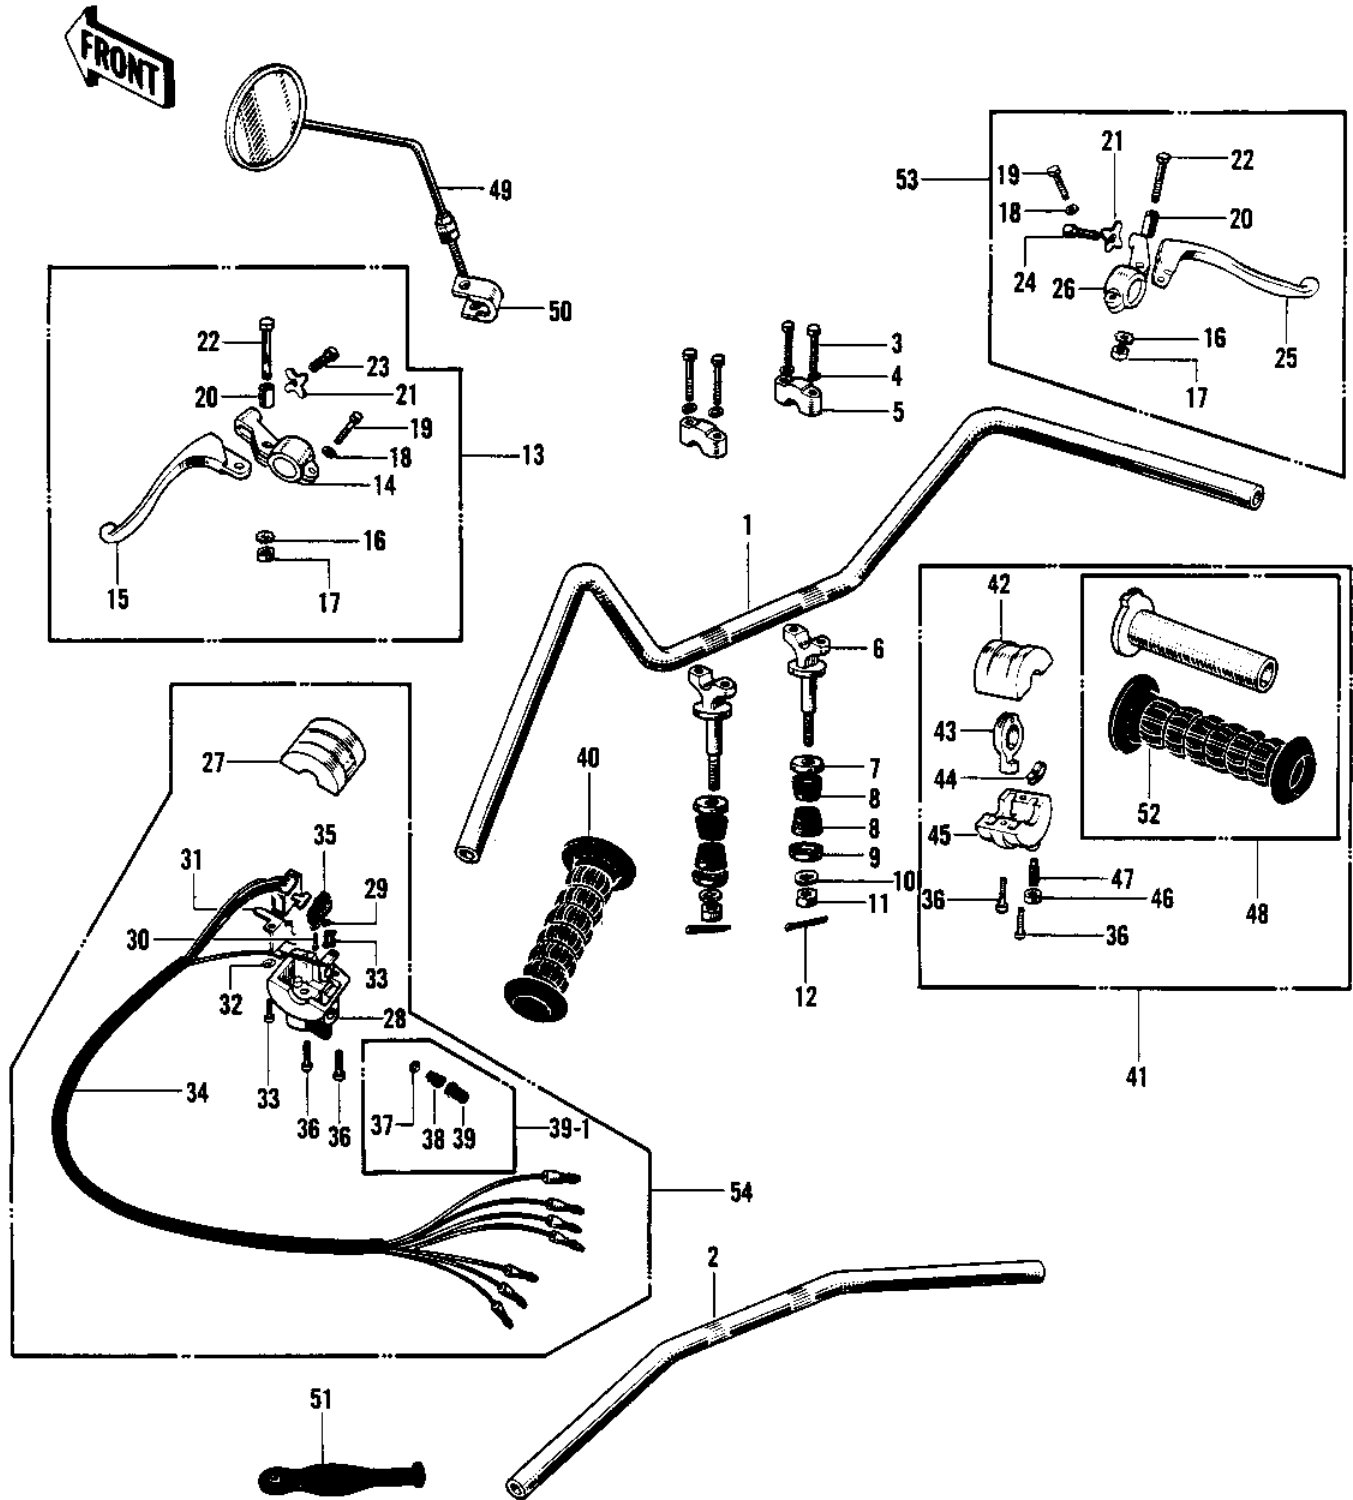

1976 KH500-A8

PARTS DIAGRAM HANDLEBAR (H1/A/C)

(H1/A)

1976 KH500-A8

PARTS LIST

HANDLEBAR (H1/A/C)

Kawasaki

Let the Good Times Roll®

ITEM NAME

PART NUMBER

QUANTITY
