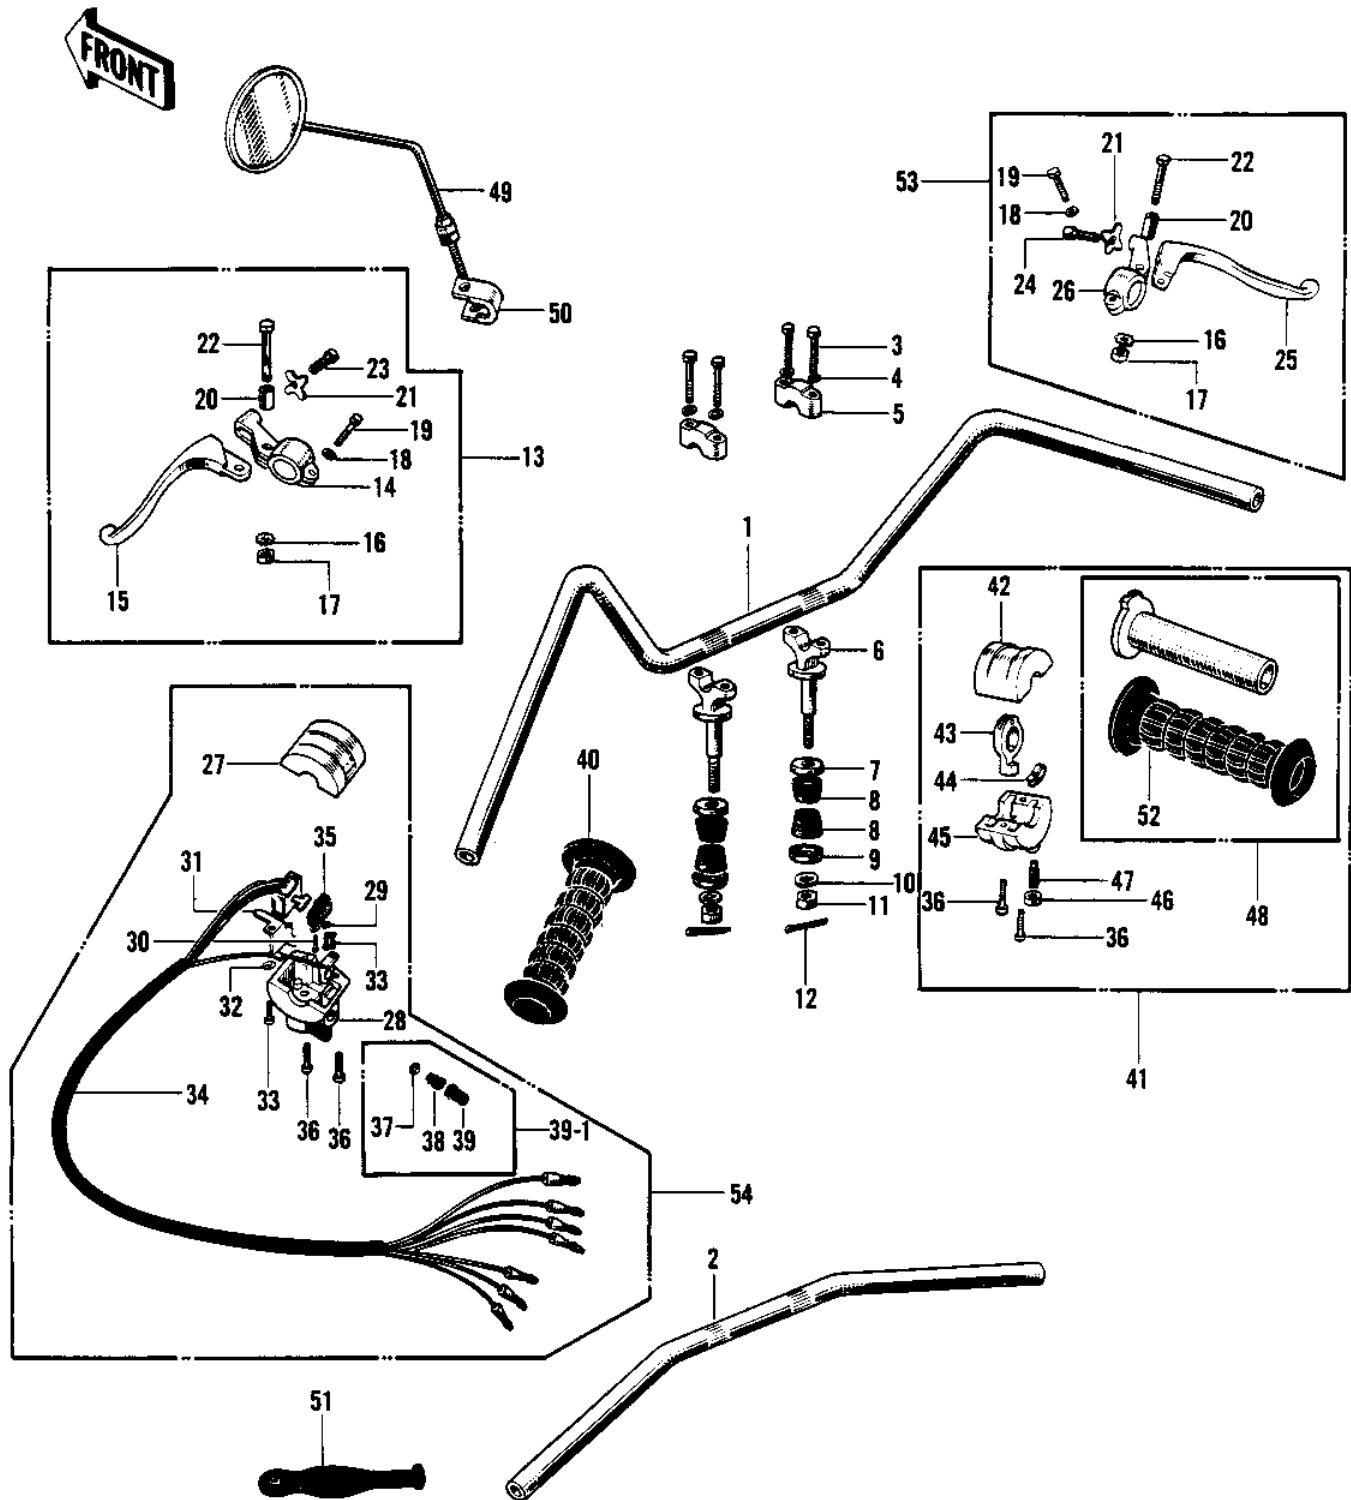

1970 Mach III

PARTS DIAGRAM

HANDLEBAR (H1/A/C)

(H1/A)

1970 Mach III

PARTS LIST

HANDLEBAR (H1/A/C)

ITEM NAME	PART NUMBER	QUANTITY
HANDLEBAR (Ref # 1)	46003-017	1
HANDLEBAR,LOW (Ref # 2)	46005-005	(1)
BOLT 8X38 (Ref # 3)	92001-1405	4
BOLT 8X38 (Ref # 3)	92001-1405	4
WASHER SPRING 8MM (Ref # 4)	461F0800	4
HOLDER UPPER HANDLBAR (Ref # 5)	46012-004	2
HOLDER HANDLEBAR LOW (Ref # 6)	46012-007	2
CAP HANDLEBAR HOLDER (Ref # 7)	46016-003	2
CAP HANDLEBAR HOLDER (Ref # 7)	46016-003	2
DAMPER RUBBER HANDLE (Ref # 8)	92075-039	4
CAP HANDLEBAR HOLDER (Ref # 9)	46016-003	2
WASHER SPRING 10MM (Ref # 10)	461F1000	2
NUT,10MM (Ref # 11)	314B1000	2
PIN COTTER 2.5X20 (Ref # 12)	550D2520	2
LEVER ASSY CLUTCH (Ref # 13)	46076-010	1
HOLDER-CLUTCH LEVER (Ref # 14)	46094-007	1
LEVER CLUTCH (Ref # 15)	46092-012	1
WASHER LOCK 6MM (Ref # 16)	464H0600	2
NUT 6MM (Ref # 17)	311B0600	2
WASHER SPRING 6MM (Ref # 18)	461F0600	2
BOLT HEX HEAD 6X25 (Ref # 19)	110N0625	2
COLLAR LEVER (Ref # 20)	46059-010	2
NUT LOCK ADJUST SCREW (Ref # 21)	46056-001	2
UNAVAILABLE IN PRICE BOOK (Ref # 22)	110N0628	2
SCREW ADJUST (Ref # 23)	46055-006	1
SCREW,CABLE ADJUST (Ref # 24)	46055-009	1
LEVER FRONT BRAKE (Ref # 25)	46058-012	1
HOLDER-FR BRAKE LEVER (Ref # 26)	46060-005	1
CASE L.H UPPER (Ref # 27)	46086-012	1