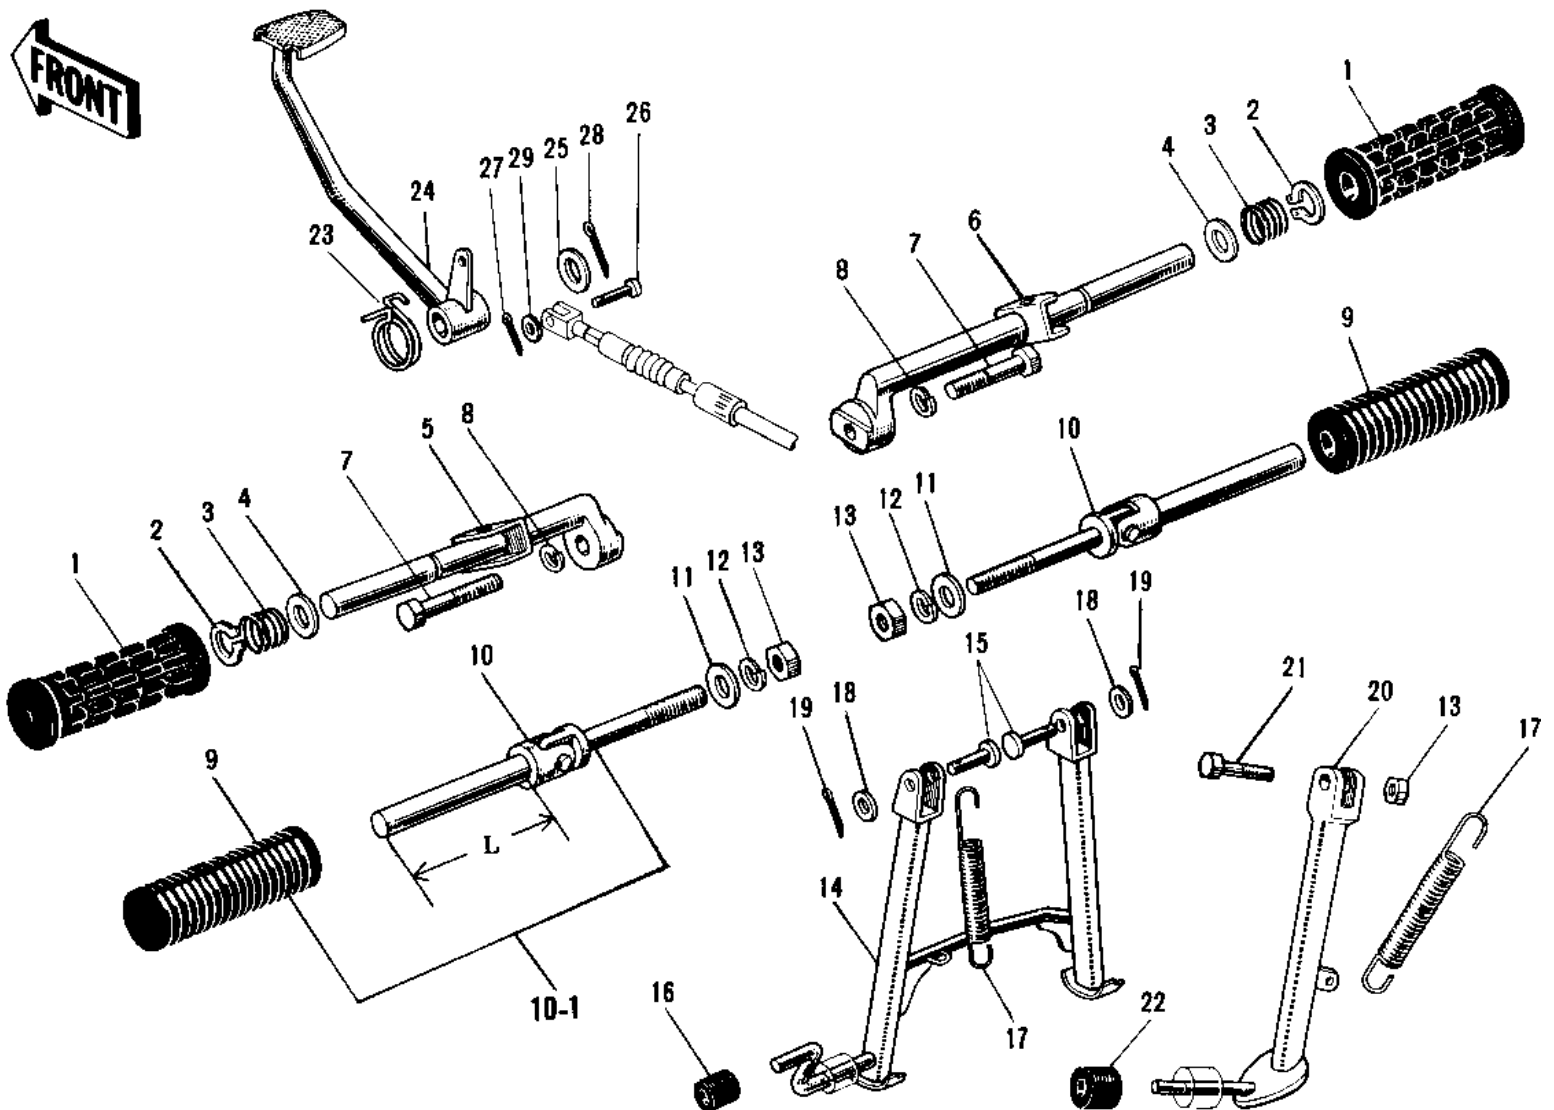

1976 KH500-A8

PARTS DIAGRAM

FOOTRESTS/STANDS/BRAKE PEDAL ('69-'72 H1)

1976 KH500-A8

PARTS LIST

FOOTRESTS/STANDS/BRAKE PEDAL ('69-'72 H1

ITEM NAME

PART NUMBER

QUANTITY
