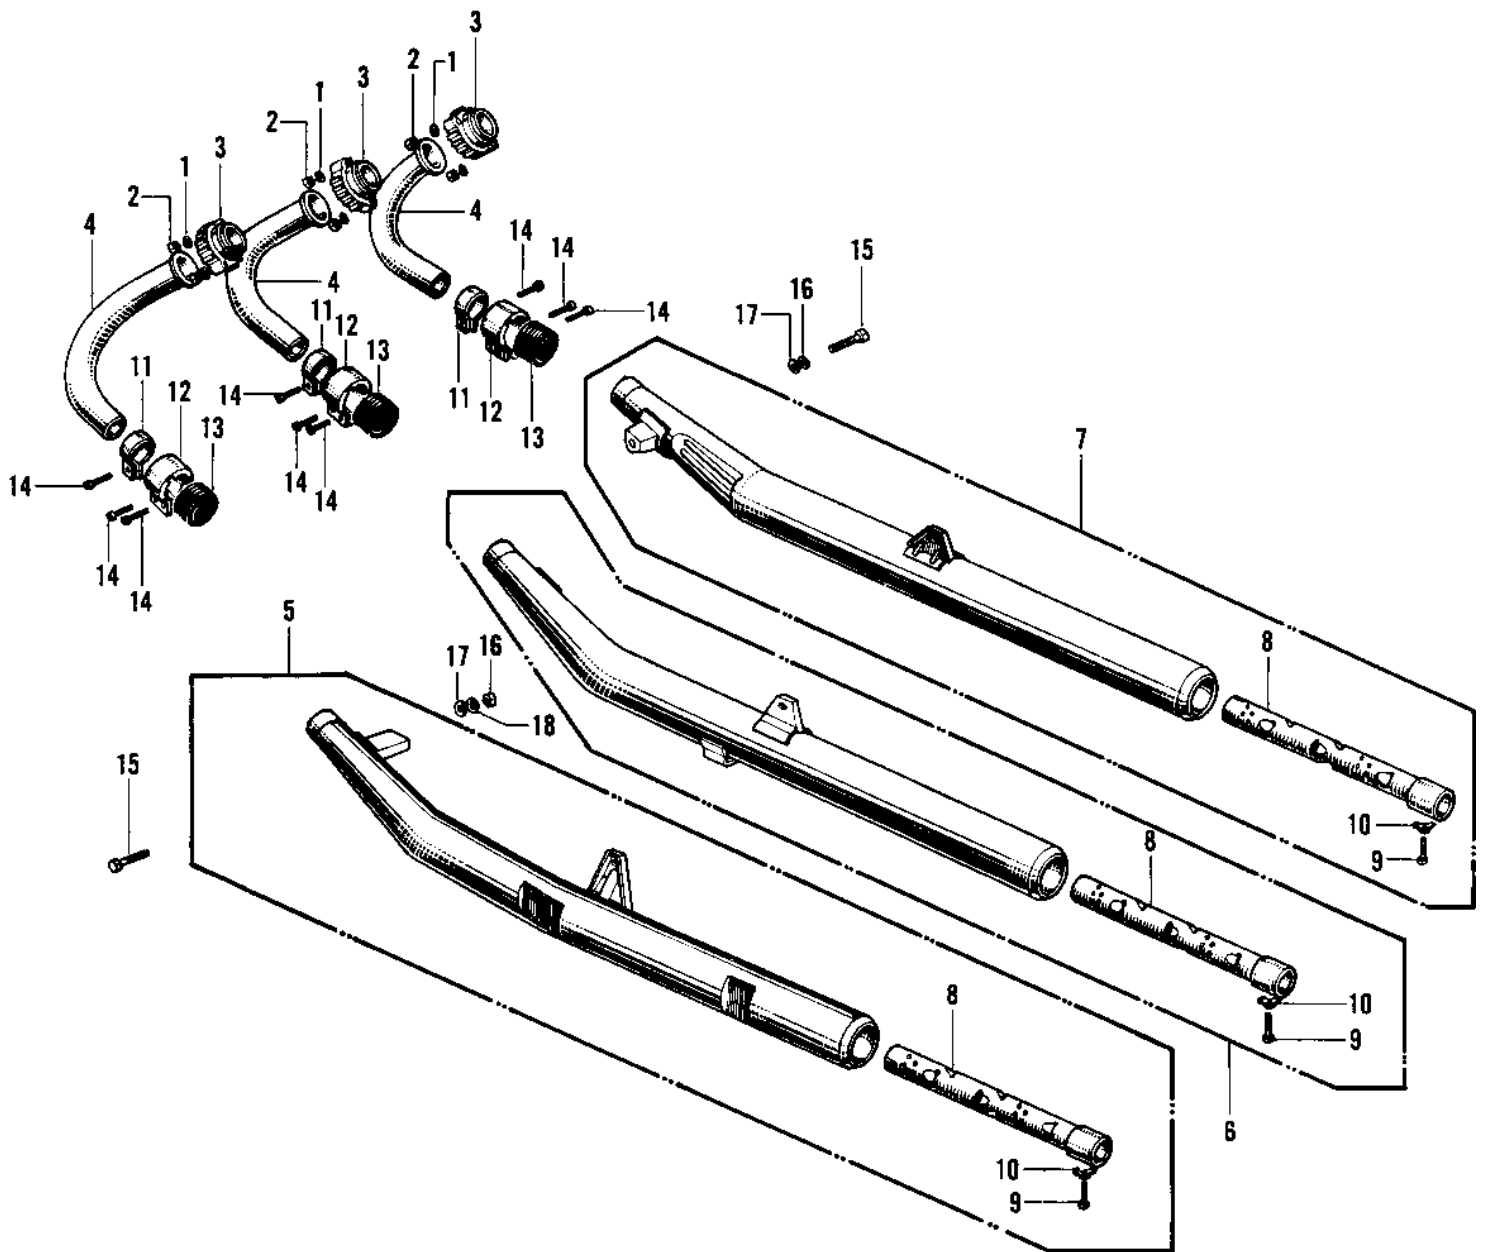

1975 H1-F

PARTS DIAGRAM

MUFFLERS ('69-'72 H1/A/B/C)