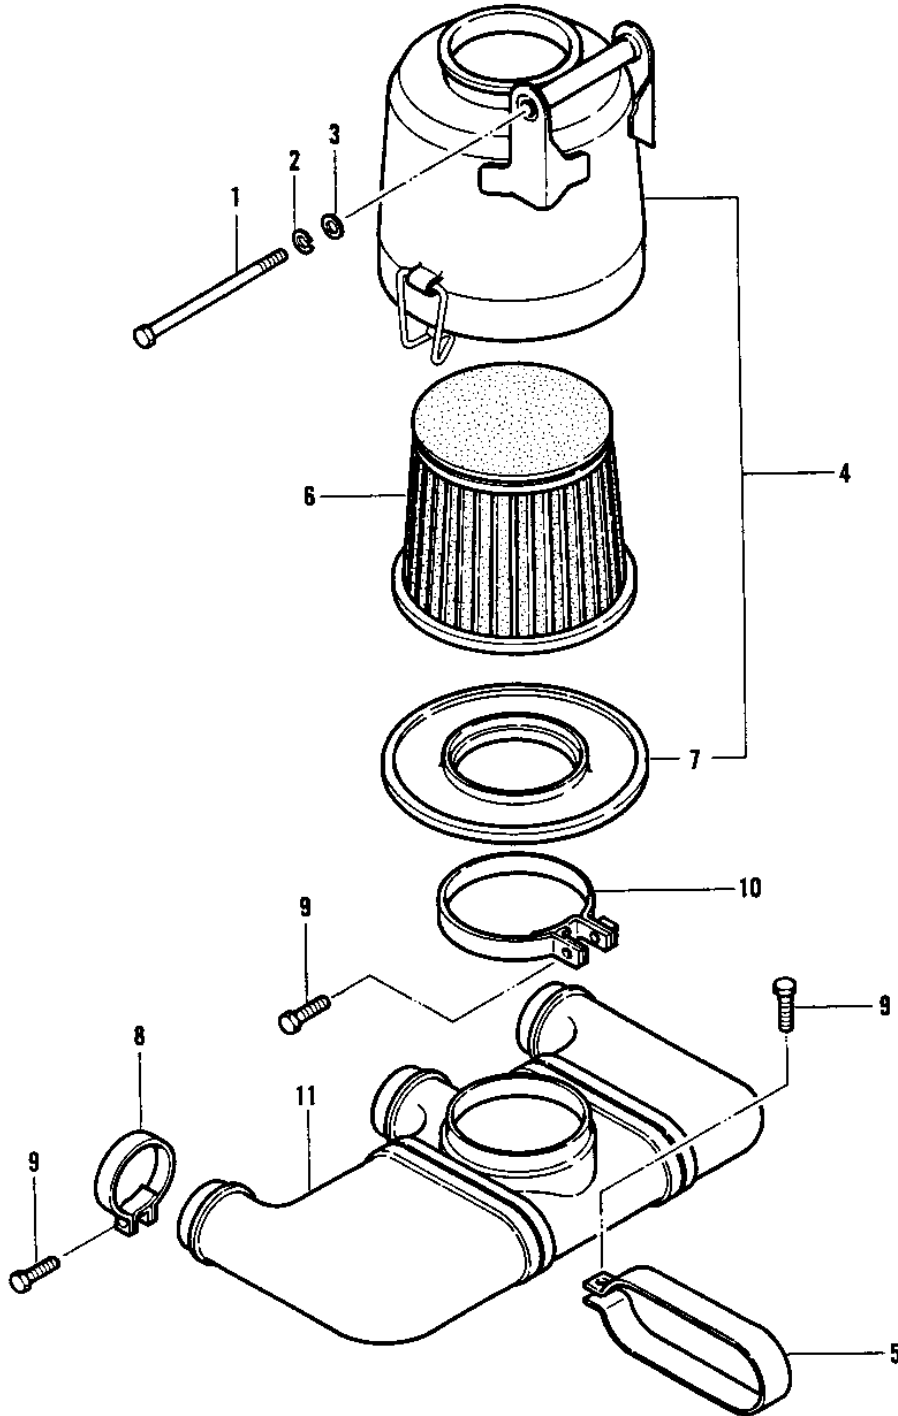

1970 Mach III

PARTS DIAGRAM

AIR CLEANER (H1/A/C)

(H)

1970 Mach III

PARTS LIST

AIR CLEANER (H1/A/C)

Kawasaki

Let the Good Times Roll®

ITEM NAME	PART NUMBER	QUANTITY
SCREW PAN HEAD 6X110 (Ref # 1)	220B06110	1
WASHER SPRING 6MM (Ref # 2)	461F0600	1
WASHER PLAIN 6MM (Ref # 3)	411B0600	1
AIR CLEANER ASY,BLACK (Ref # 4)	11010-058-21	1
CLAMP AIR INLET PIPE (Ref # 5)	92037-043	2
ELEMENT,AIR CLNR (Ref # 6)	11013-019	1
CAP AIR CLEANER (Ref # 7)	11012-011	1
CLAMP AIR CLEANER (Ref # 8)	92037-034	3
SCREW PAN HEAD 6X35 (Ref # 9)	220B0635	3
CLAMP,AIR CLEANER (Ref # 10)	92037-128	1
INLET PIPE (Ref # 11)	11015-014	1