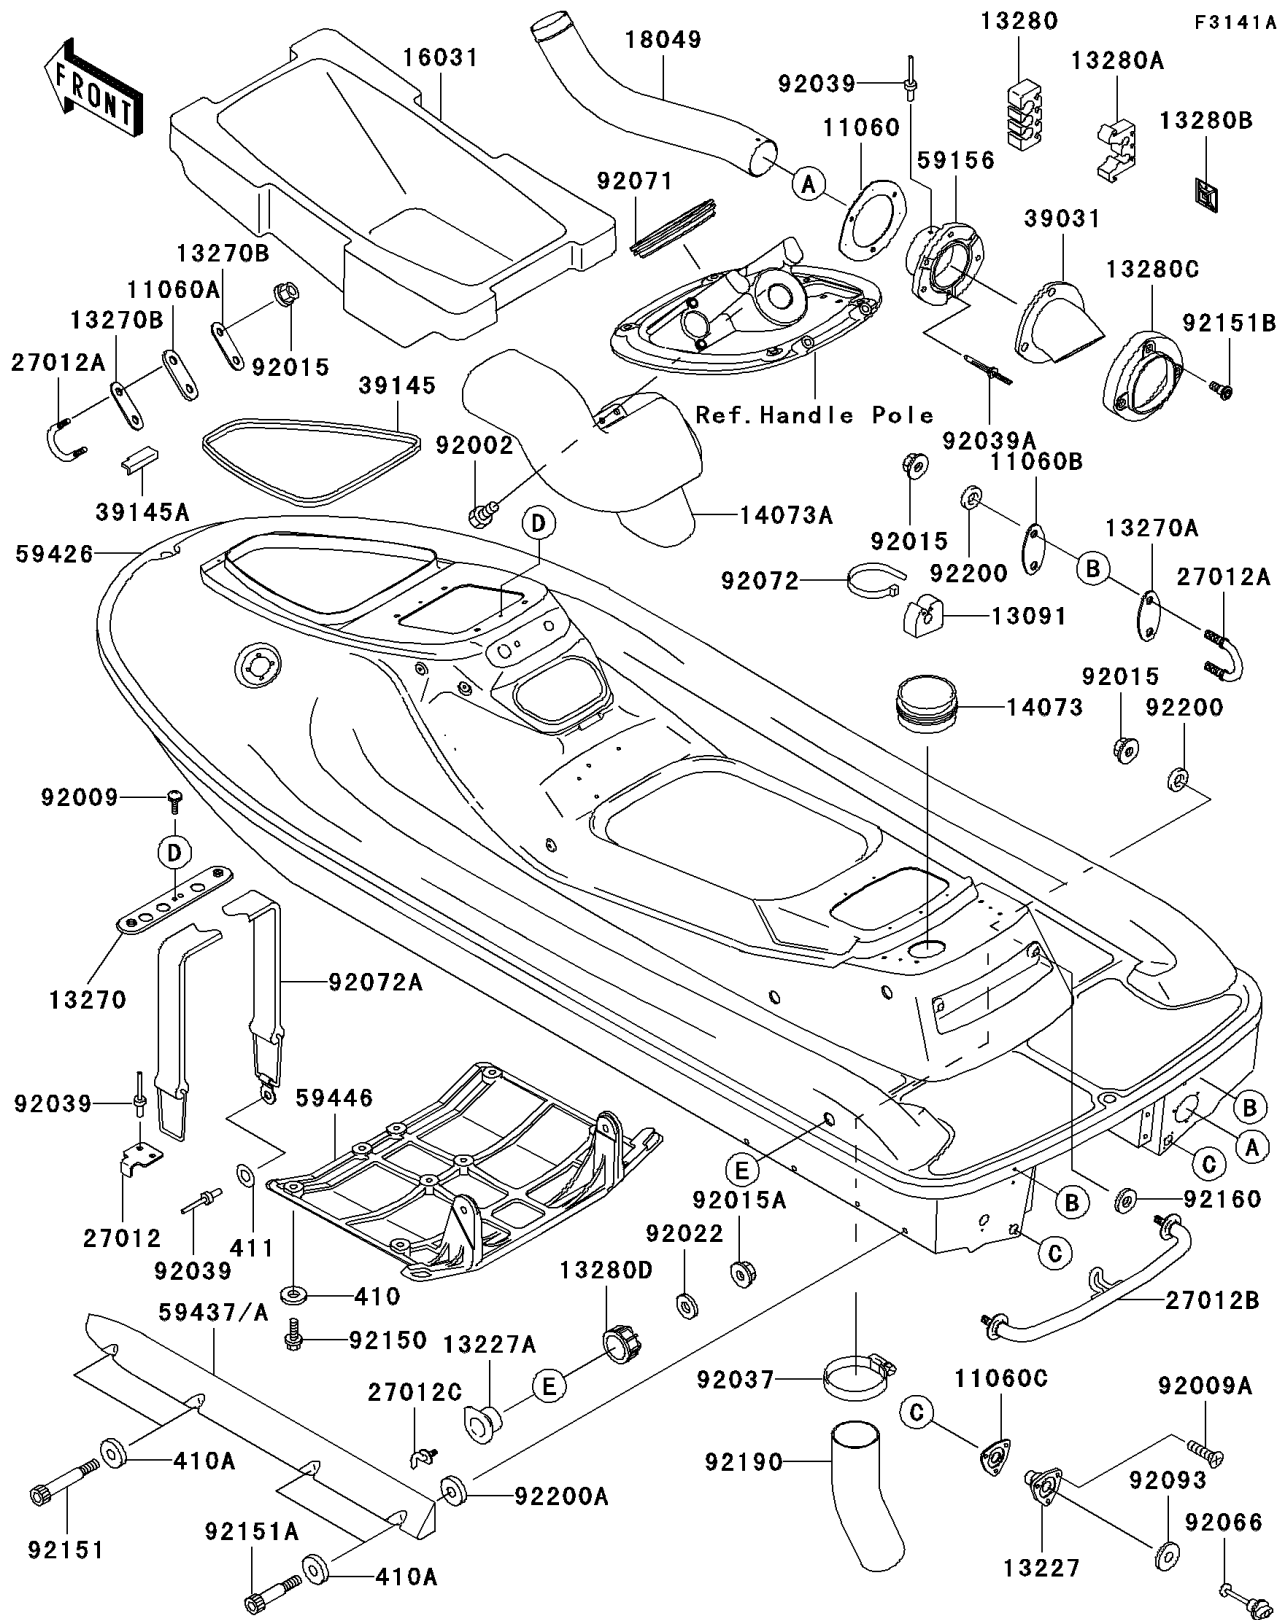

# 1999 1100 STX

## PARTS DIAGRAM

Hull(JT1100-B2)

**Kawasaki**

Let the Good Times Roll®

## PARTS LIST

Hull(JT1100-B2)

**Kawasaki**  
Let the Good Times Roll®

ITEM NAME	PART NUMBER	QUANTITY
GASKET,TAIL PIPE (Ref # 11060)	11060-3797	1
GASKET,U HOOK,FR (Ref # 11060A)	11060-3799	1
GASKET,U HOOK,RR (Ref # 11060B)	11060-3800	2
GASKET,DRAIN PLUG (Ref # 11060C)	11060-3801	2
HOLDER (Ref # 13091)	13091-3780	2
HOUSING,DRAIN PLUG (Ref # 13227)	13227-3711	2
HOUSING,CARGO NET HOOK,S.RED (Ref # 13227A)	13227-3712-6B	6
PLATE (Ref # 13270)	13270-3809	2
PLATE (Ref # 13270A)	13270-3860	2
PLATE (Ref # 13270B)	13270-3896	2
HOLDER (Ref # 13280)	13280-3703	3
HOLDER,FUEL FILTER (Ref # 13280A)	13280-3705	1
HOLDER (Ref # 13280B)	13280-3706	13
HOLDER,TAIL PIPE CAP (Ref # 13280C)	13280-3715	1
HOLDER,CARGO NET HOOK,S.RED (Ref # 13280D)	13280-3721-6B	6
DUCT,AIR INTAKE (Ref # 14073)	14073-3762	1
DUCT,AIR INTAKE (Ref # 14073A)	14073-3773	1
FLOAT (Ref # 16031)	16031-3840	1
PIPE-EXHAUST (Ref # 18049)	18049-3757	1
HOOK (Ref # 27012)	27012-3787	1
HOOK (Ref # 27012A)	27012-3797	3
HOOK,TOWING,RR (Ref # 27012B)	27012-3800	1
HOOK,CARGO NET (Ref # 27012C)	27012-3811	6
CAP-END,TAIL PIPE (Ref # 39031)	39031-3703	1
TRIM-SEAL,L=1412 (Ref # 39145)	39145-3748	1
TRIM-SEAL,L=61 (Ref # 39145A)	39145-3761	1
PIPE-TAIL (Ref # 59156)	59156-3719	1
STABILIZER,LH,R.BLACK (Ref # 59437)	59437-3711-6S	1
STABILIZER,RH,R.BLACK (Ref # 59437A)	59437-3712-6S	1