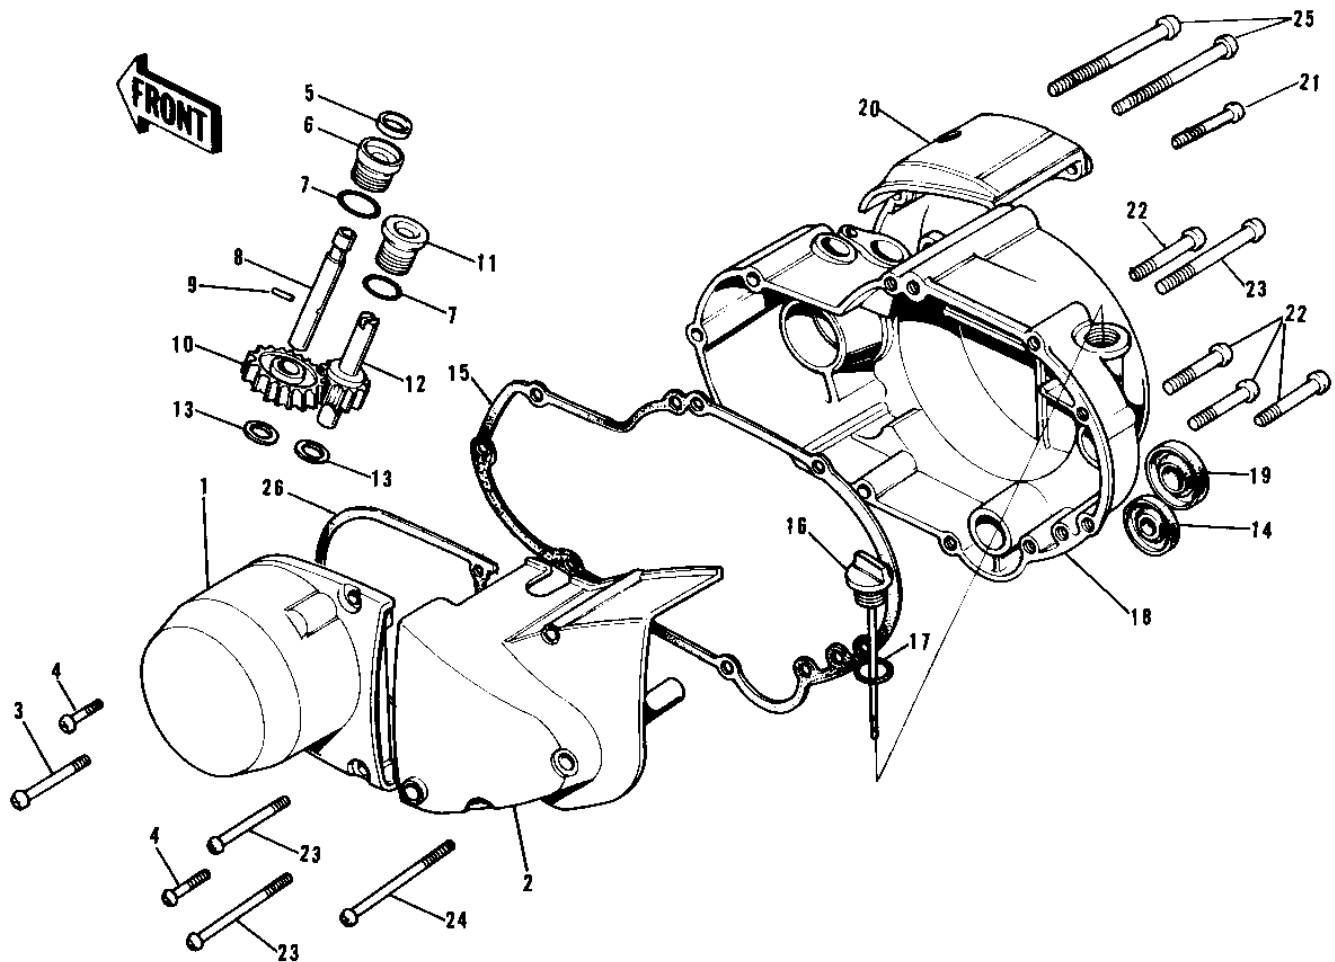

1969 Mach III

PARTS DIAGRAM

ENGINE COVERS (H1-B)

Re

1042-1

(H1-B)

1969 Mach III

PARTS LIST

ENGINE COVERS (H1-B)

Kawasaki

Let the Good Times Roll®

ITEM NAME

PART NUMBER

QUANTITY
