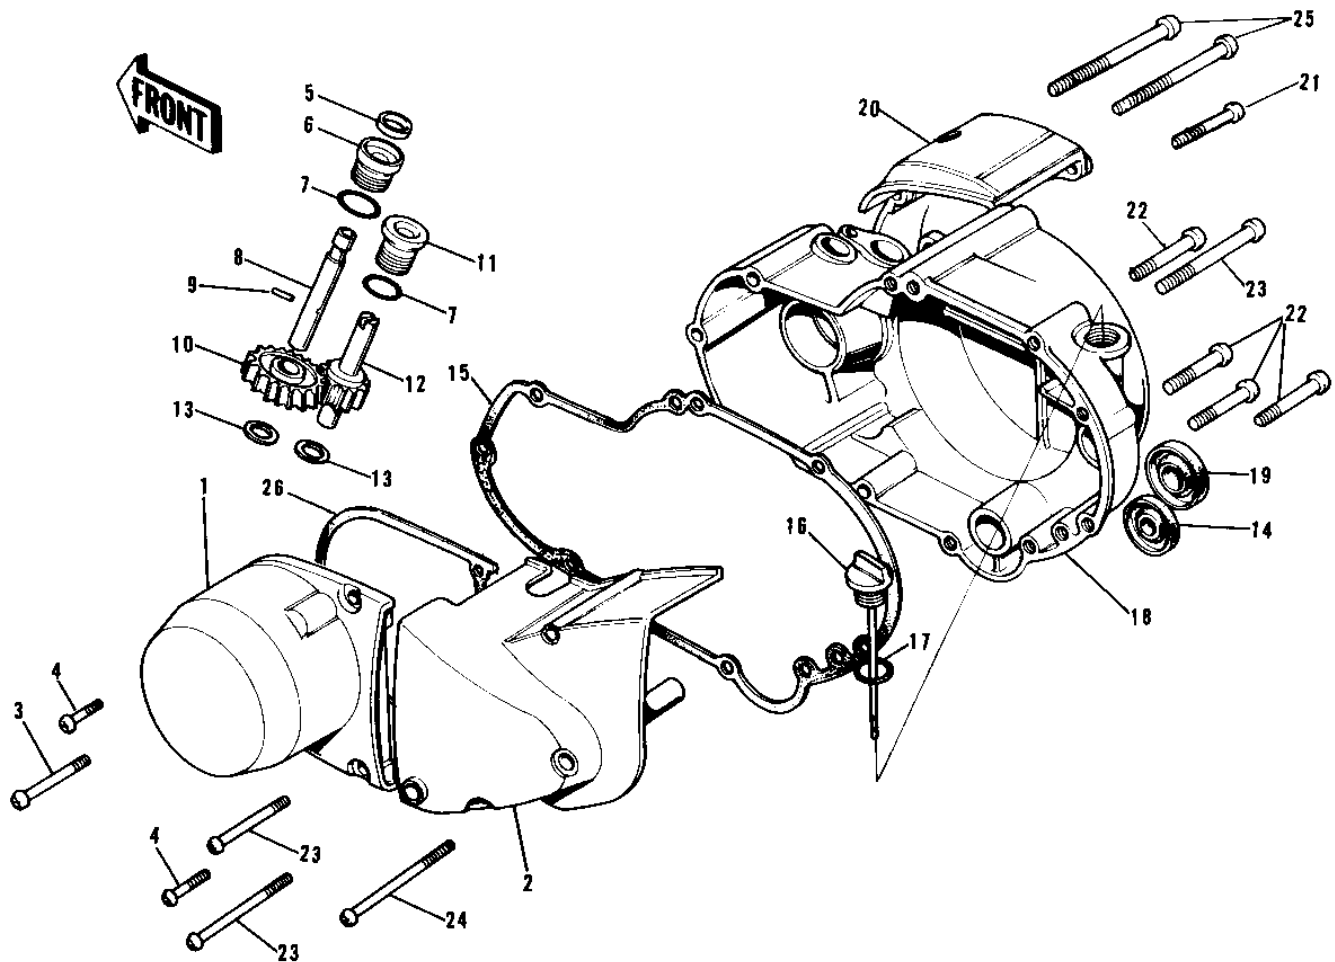

1975 H1-F

PARTS DIAGRAM

ENGINE COVERS (H1-B)

Re

1042-1

(H1-B)

1975 H1-F

PARTS LIST

ENGINE COVERS (H1-B)

ITEM NAME	PART NUMBER	QUANTITY
COVER L.H ENGINE (Ref # 1)	14031-030	1
COVER,CHN CASE,BUFF (Ref # 2)	14026-024-80	1
COVER,CHN CASE,BUFF (Ref # 2)	14026-024-80	1
SCREW PAN HEAD 6X40 (Ref # 3)	220B0640	1
SCREW PAN HEAD 6X20 (Ref # 4)	220B0620	2
OIL SEAL (Ref # 5)	92054-004	1
BUSH (Ref # 6)	92028-075	1
"0" RING (Ref # 7)	92055-025	2
SHAFT TACHOMETER GEAR (Ref # 8)	13226-004	1
PIN,DOWEL (Ref # 9)	92042-035	1
GEAR TACHOMETER (Ref # 10)	13224-005	1
BUSH (Ref # 11)	92028-074	1
GEAR OIL PUMP (Ref # 12)	16085-011	1
WASHER THRUST (Ref # 13)	92026-026	2
OIL SEAL SB12205 (Ref # 14)	92049-004	1
GASKET R.H ENGINE COV (Ref # 15)	14046-014	1
PLUG-OIL FILLER (Ref # 16)	16115-017	1
PLUG-OIL FILLER (Ref # 16)	16115-017	1
"0" RING,20MM (Ref # 17)	670B2020	1
COVER-RH ENG,SILVER (Ref # 18)	14032-071-36	1
COVER,R.H.ENGINE (Ref # 18)	14032-1024-80	1
COVER,R.H.ENGINE (Ref # 18)	14032-1024-80	1
OIL SEAL SB16244 (Ref # 19)	92049-002	1
COVER,OIL PUMP,BUFF (Ref # 20)	14030-036-80	1
COVER,OIL PUMP,BUFF (Ref # 20)	14030-036-80	1
SCREW PAN HEAD 6X25 (Ref # 21)	220B0625	1
SCREW PAN HEAD 6X30 (Ref # 22)	220B0630	7
SCREW PAN HEAD 6X55 (Ref # 23)	220B0655	3
SCREW PAN HEAD 6X85 (Ref # 24)	220B0685	1