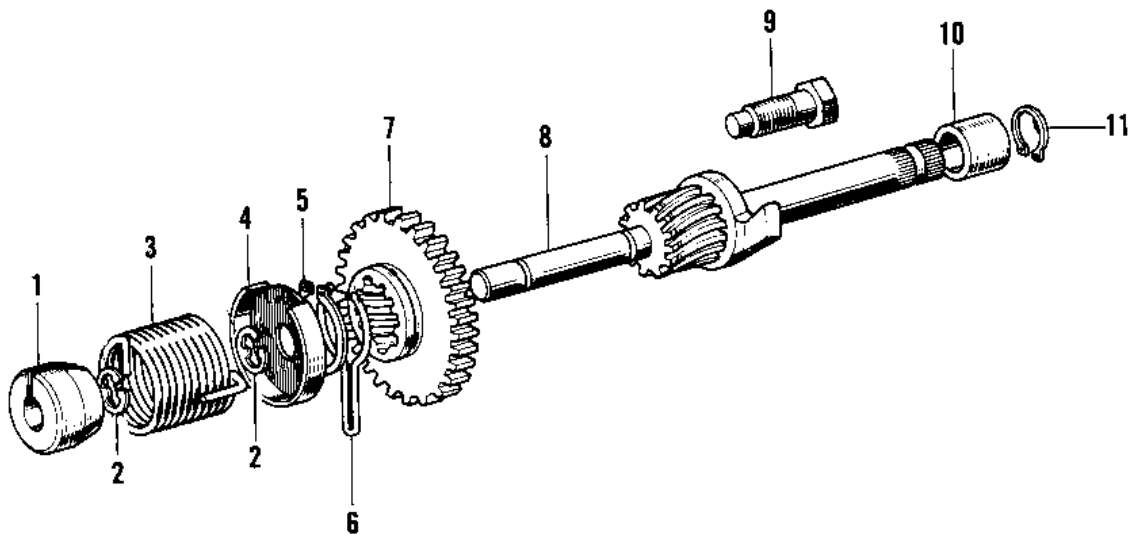

1976 KH500-A8

PARTS DIAGRAM

KICKSTARTER MECHANISM ('69-'72 H1/A/B/C)

1976 KH500-A8

PARTS LIST

KICKSTARTER MECHANISM ('69-'72 H1/A/B/C)

| ITEM NAME | PART NUMBER | QUANTITY |
|---------------------------------|-------------|----------|
| GUIDE KICK SPRING (Ref # 1) | 13070-001 | 1 |
| CIRCLIP 10MM (Ref # 2) | 482J0100 | 2 |
| SPRING KICKSTARTER (Ref # 3) | 92081-021 | 1 |
| PLATE KICK GEAR HLDER (Ref # 4) | 13071-003 | 1 |
| CIRCLIP 26MM (Ref # 5) | 480J2600 | 1 |
| HOLDER KICK GEAR (Ref # 6) | 13077-002 | 1 |
| GEAR KICKSTARTER (Ref # 7) | 13068-015 | 1 |
| SHAFT ASY,KICKSTARTER (Ref # 8) | 13245-009 | 1 |
| SHAFT ASY,KICKSTARTER (Ref # 8) | 13245-009 | 1 |
| STOPPER KICKSTARTER (Ref # 9) | 13072-006 | 1 |
| BUSH (Ref # 10) | 92028-072 | 1 |
| CIRCLIP 16MM (Ref # 11) | 480J1600 | 1 |
| BOSS KICK PEDAL (Ref # 12) | 13061-007 | 1 |
| BALL STEEL 3/16' (Ref # 13) | 600A0600 | 1 |
| SPRING KICK PEDAL (Ref # 14) | 92081-020 | 1 |
| BOLT 10MM (Ref # 15) | 92001-071 | 1 |
| PEDAL,KICKSTARTER (Ref # 16) | 13064-016 | 1 |
| PEDAL,KICKSTARTER (Ref # 16-1) | 13064-016 | 1 |
| PEDAL,KICKSTARTER (Ref # 16-1) | 13064-016 | 1 |
| RUBBER KICK PEDAL (Ref # 17) | 13063-004 | 1 |
| WASHER-SPRING (Ref # 18) | 92095-011 | 1 |
| PIN-KICKSTARTER (Ref # 19) | 92043-075 | 1 |
| BOLT-KICK PEDAL (Ref # 20) | 92001-101 | 1 |
| WASHER PLAIN 8MM (Ref # 21) | 410B0800 | 1 |
| CIRCLIP 5MM (Ref # 22) | 482K5000 | 1 |
| BOSS-KICK PEDAL (Ref # 23) | 13061-013 | 1 |