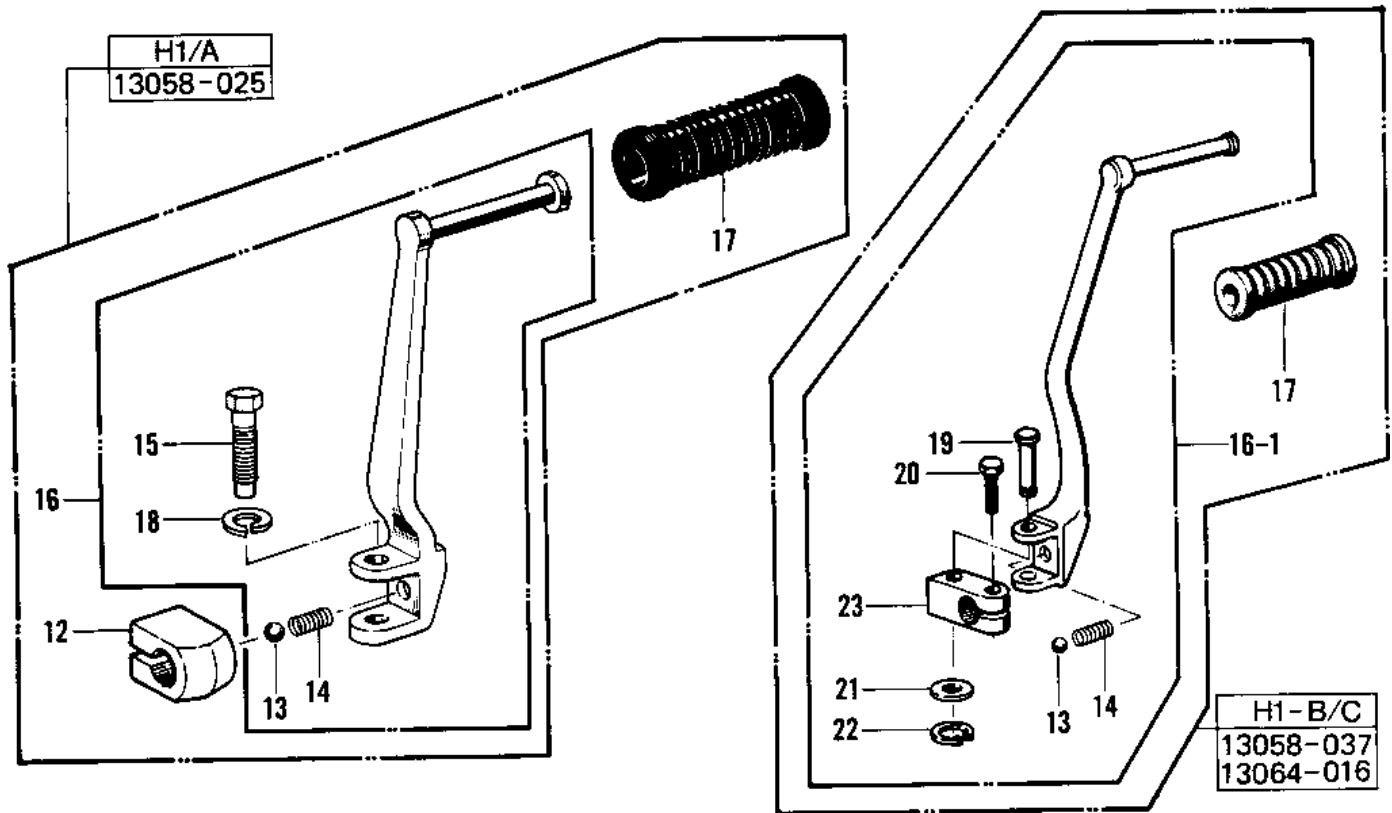

1976 KH500-A8

PARTS DIAGRAM

KICKSTARTER MECHANISM ('69-'72 H1/A/B/C)

1976 KH500-A8

PARTS LIST

KICKSTARTER MECHANISM ('69-'72 H1/A/B/C)

| ITEM NAME | PART NUMBER | QUANTITY |
|---------------------------------|-------------|----------|
| GUIDE KICK SPRING (Ref # 1) | 13070-001 | 1 |
| CIRCLIP 10MM (Ref # 2) | 482J0100 | 2 |
| SPRING KICKSTARTER (Ref # 3) | 92081-021 | 1 |
| PLATE KICK GEAR HLDER (Ref # 4) | 13071-003 | 1 |
| CIRCLIP 26MM (Ref # 5) | 480J2600 | 1 |
| HOLDER KICK GEAR (Ref # 6) | 13077-002 | 1 |
| GEAR KICKSTARTER (Ref # 7) | 13068-015 | 1 |
| SHAFT ASY,KICKSTARTER (Ref # 8) | 13245-009 | 1 |
| SHAFT ASY,KICKSTARTER (Ref # 8) | 13245-009 | 1 |
| STOPPER KICKSTARTER (Ref # 9) | 13072-006 | 1 |
| BUSH (Ref # 10) | 92028-072 | 1 |
| CIRCLIP 16MM (Ref # 11) | 480J1600 | 1 |
| BOSS KICK PEDAL (Ref # 12) | 13061-007 | 1 |
| BALL STEEL 3/16' (Ref # 13) | 600A0600 | 1 |
| SPRING KICK PEDAL (Ref # 14) | 92081-020 | 1 |
| BOLT 10MM (Ref # 15) | 92001-071 | 1 |
| PEDAL,KICKSTARTER (Ref # 16) | 13064-016 | 1 |
| PEDAL,KICKSTARTER (Ref # 16-1) | 13064-016 | 1 |
| PEDAL,KICKSTARTER (Ref # 16-1) | 13064-016 | 1 |
| RUBBER KICK PEDAL (Ref # 17) | 13063-004 | 1 |
| WASHER-SPRING (Ref # 18) | 92095-011 | 1 |
| PIN-KICKSTARTER (Ref # 19) | 92043-075 | 1 |
| BOLT-KICK PEDAL (Ref # 20) | 92001-101 | 1 |
| WASHER PLAIN 8MM (Ref # 21) | 410B0800 | 1 |
| CIRCLIP 5MM (Ref # 22) | 482K5000 | 1 |
| BOSS-KICK PEDAL (Ref # 23) | 13061-013 | 1 |