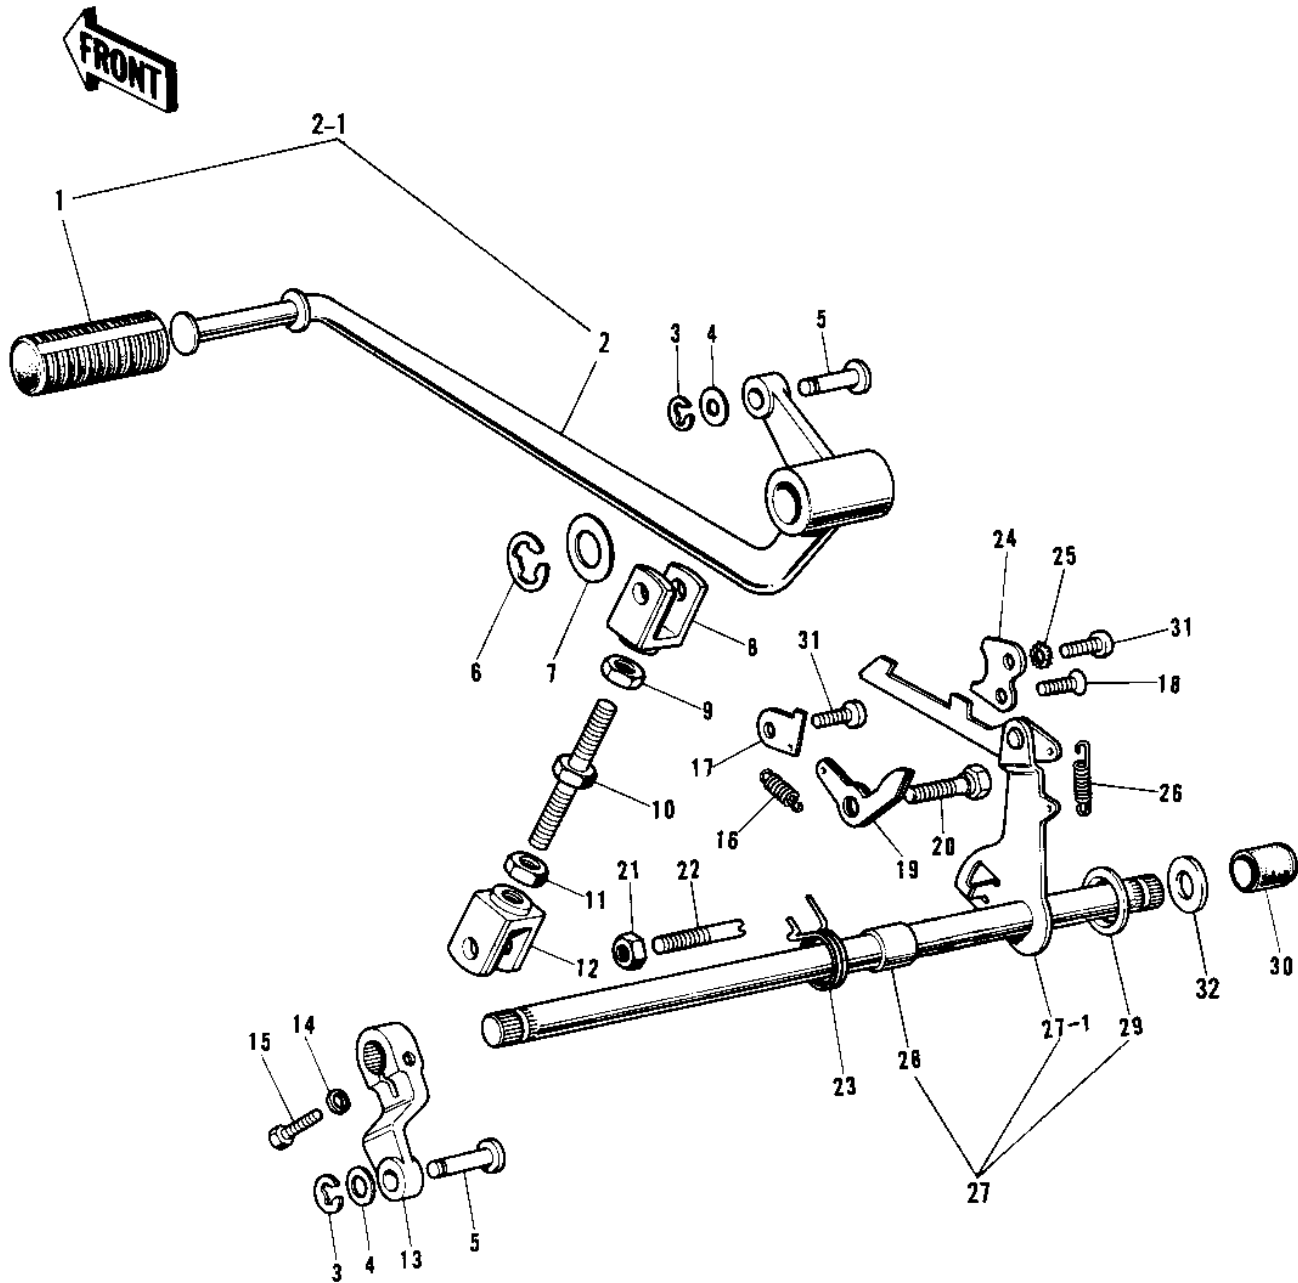

1969 Mach III

PARTS DIAGRAM

GEAR CHANGE MECHANISM ('69-'72 H1/A/B/C)

1969 Mach III

PARTS LIST

GEAR CHANGE MECHANISM ('69-'72 H1/A/B/C)

ITEM NAME

PART NUMBER

QUANTITY
